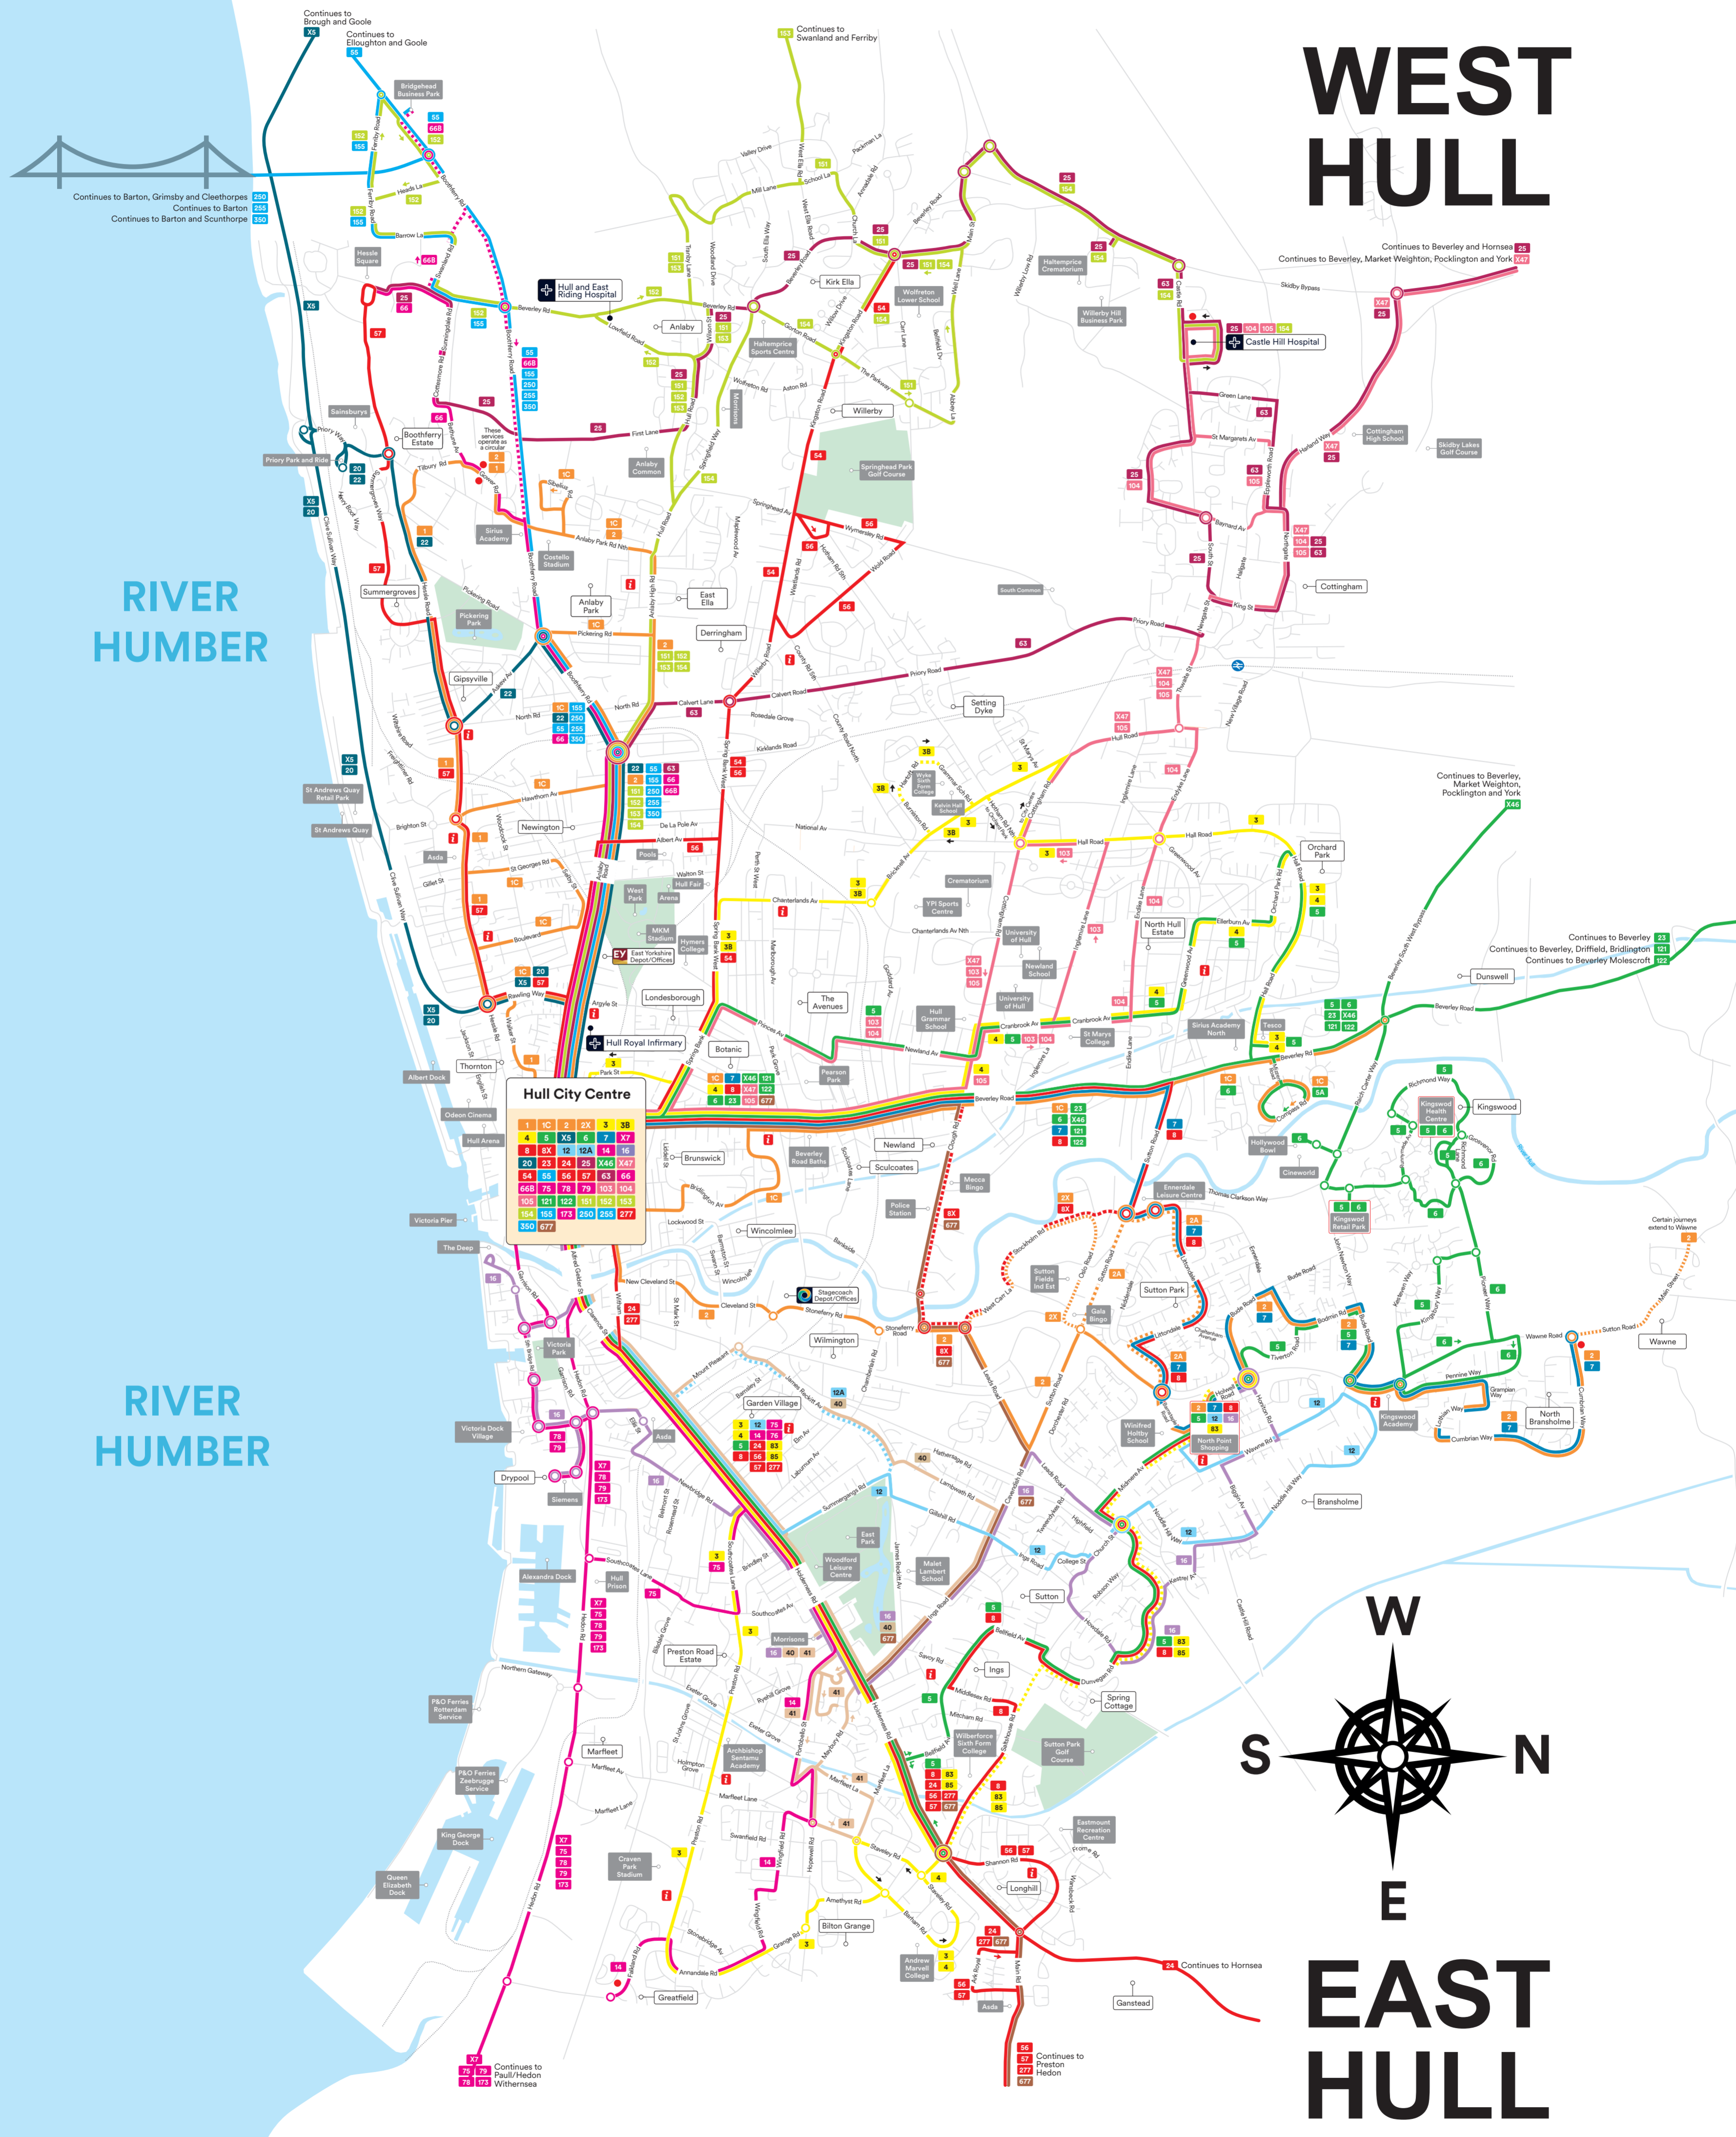

# Hull Citywide Bus Map

**Hull City Centre**

1	1C	2	2X	3	3B
4	5	X5	6	7	X7
8	8X	12	12A	14	16
20	23	24	25	X46	X47
54	55	56	57	63	66
68	75	78	79	103	104
105	121	122	151	152	153
154	155	173	250	255	277
350	677				

[www.traveline.info](http://www.traveline.info)

Tel: 0871 200 22 33

calls cost 12p a minute from landlines and mobiles + your network company access charge  
Whilst every effort is made to provide accurate travel information, using Hull City Council's own records, bus times from this stop are given as a guide only, and Hull City Council cannot be held responsible for any journeys missed due to early, late or non-operation of a bus service, nor is it responsible for any errors or amendments which may occur at short notice.