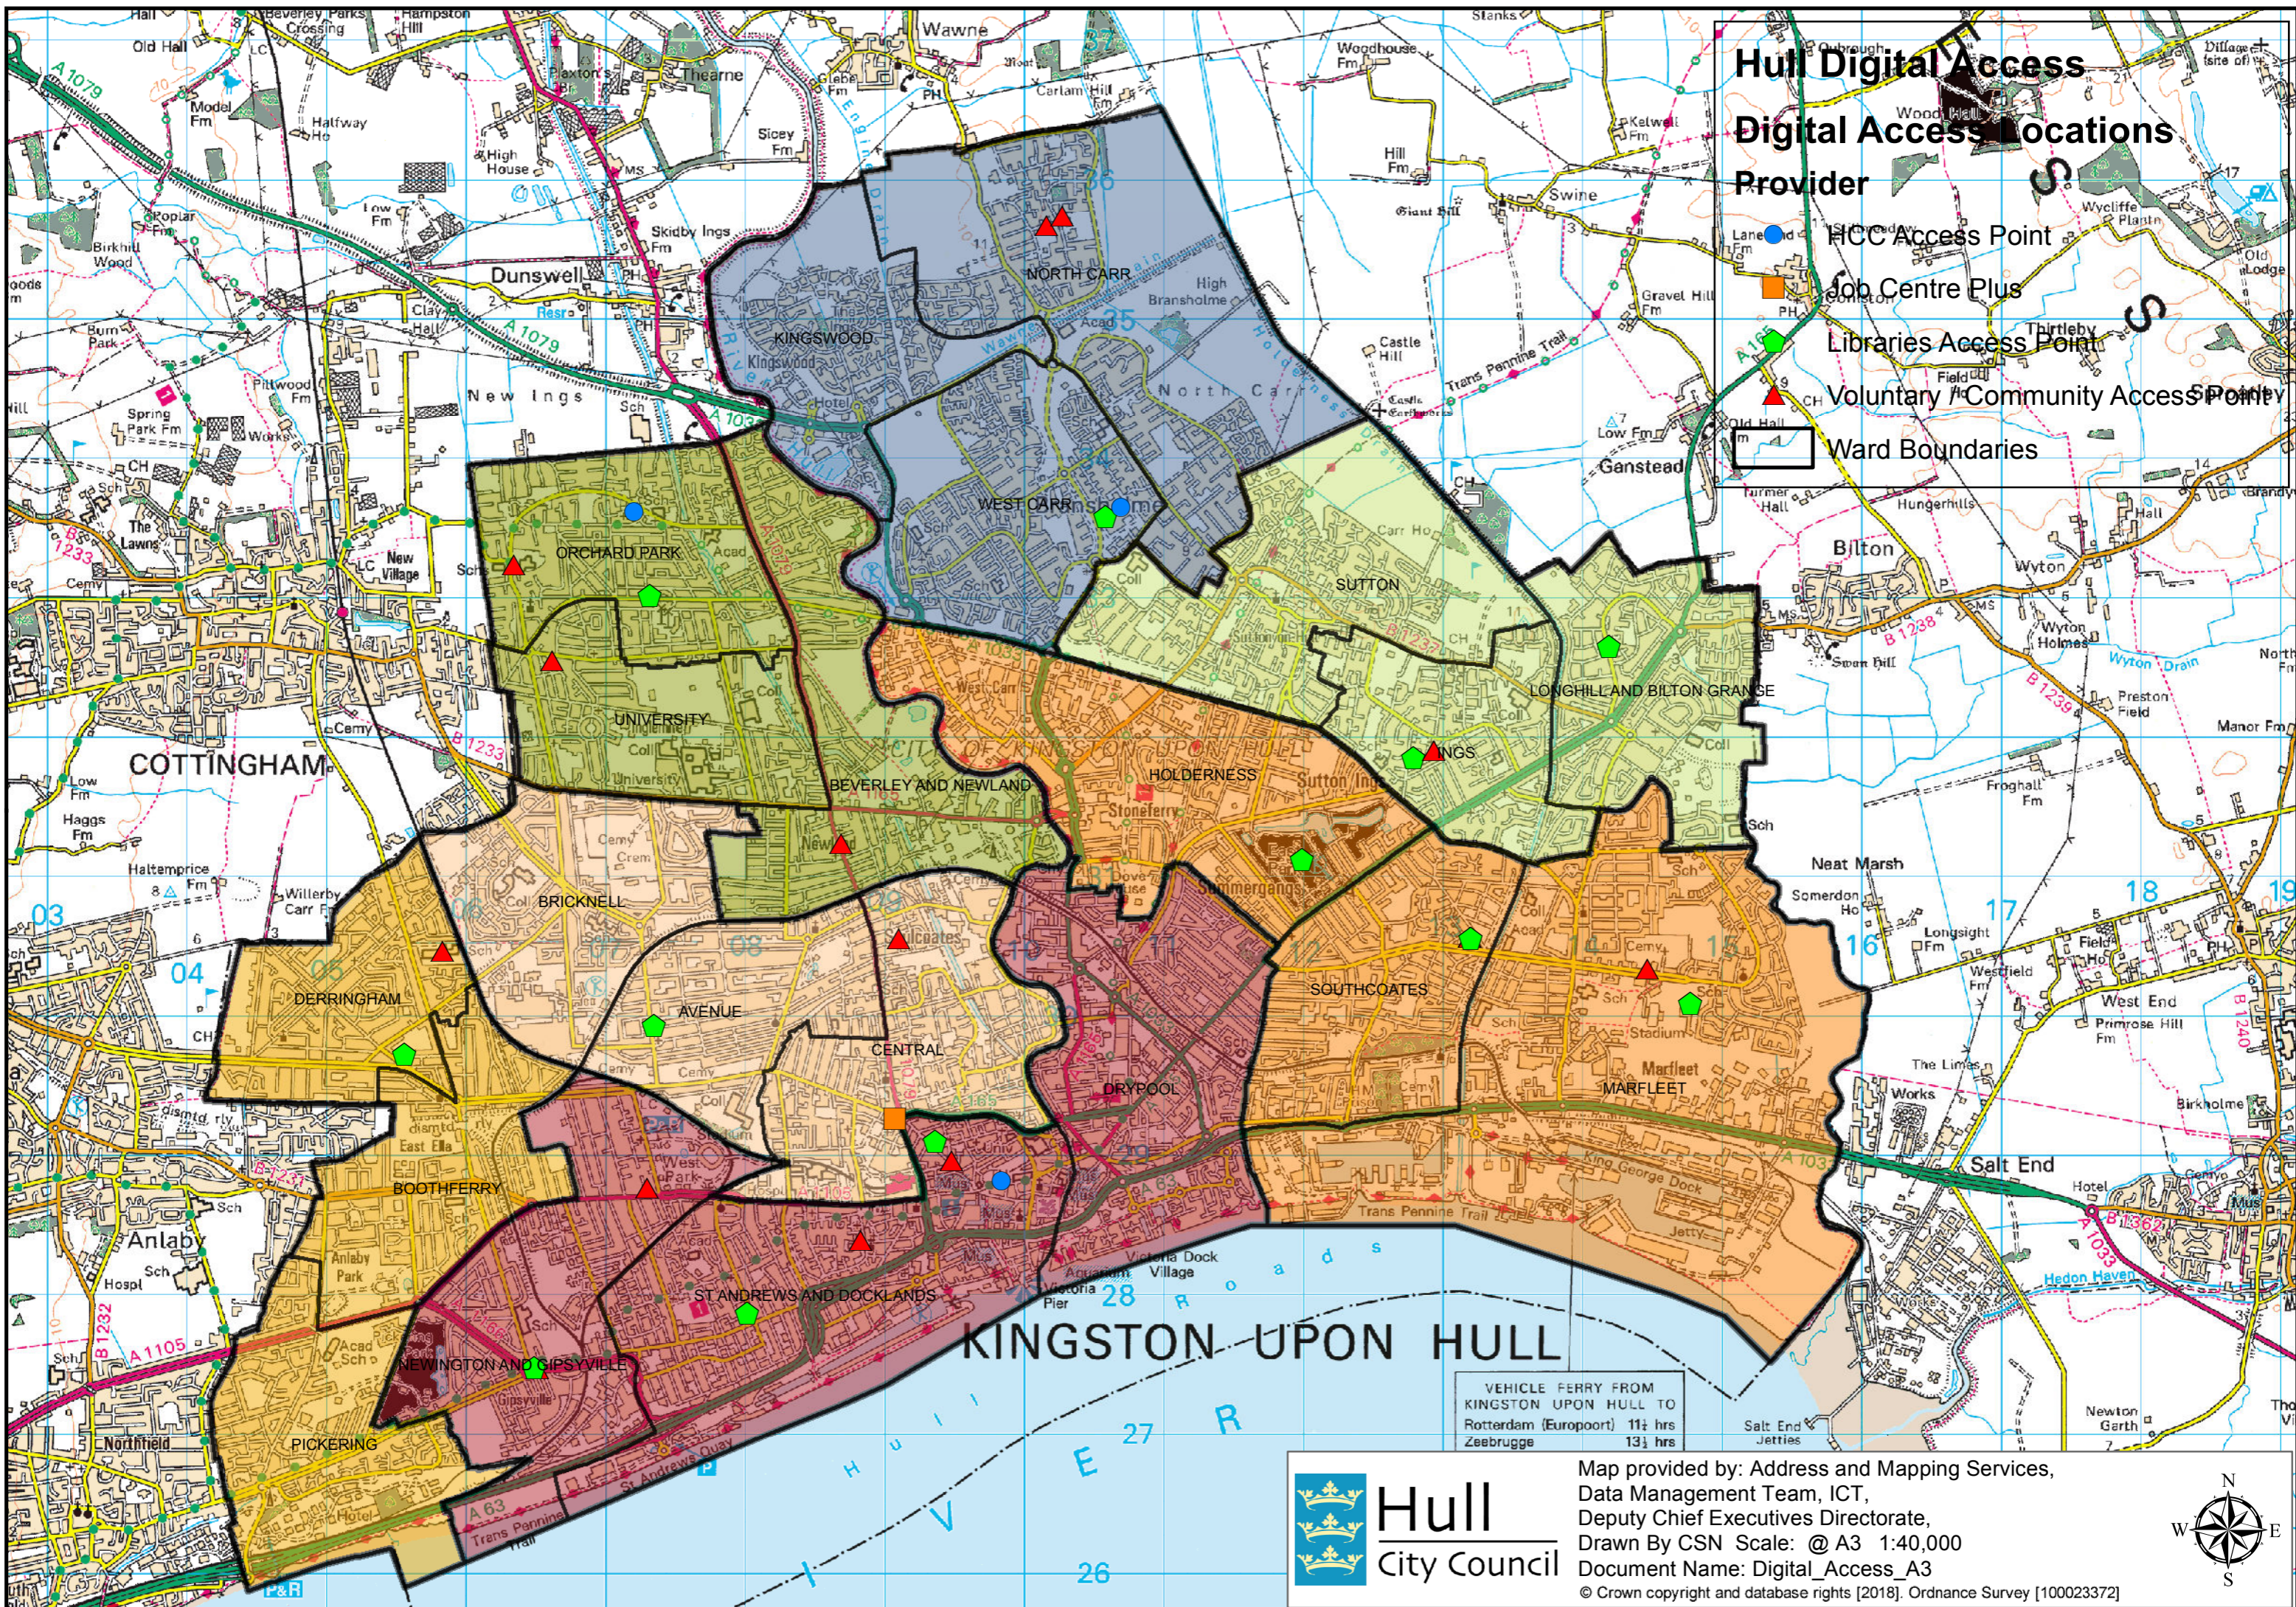

Hull Digital Access Digital Access Locations Provider

VEHICLE FERRY FROM
KINGSTON UPON HULL TO
Rotterdam (Europoort) 11½ hrs
Zeebrugge 13½ hrs

Map provided by: Address and Mapping Services,
Data Management Team, ICT,
Deputy Chief Executives Directorate,
Drawn By CSN Scale: @ A3 1:40,000
Document Name: Digital_Access_A3
© Crown copyright and database rights [2018]. Ordnance Survey [100023372]