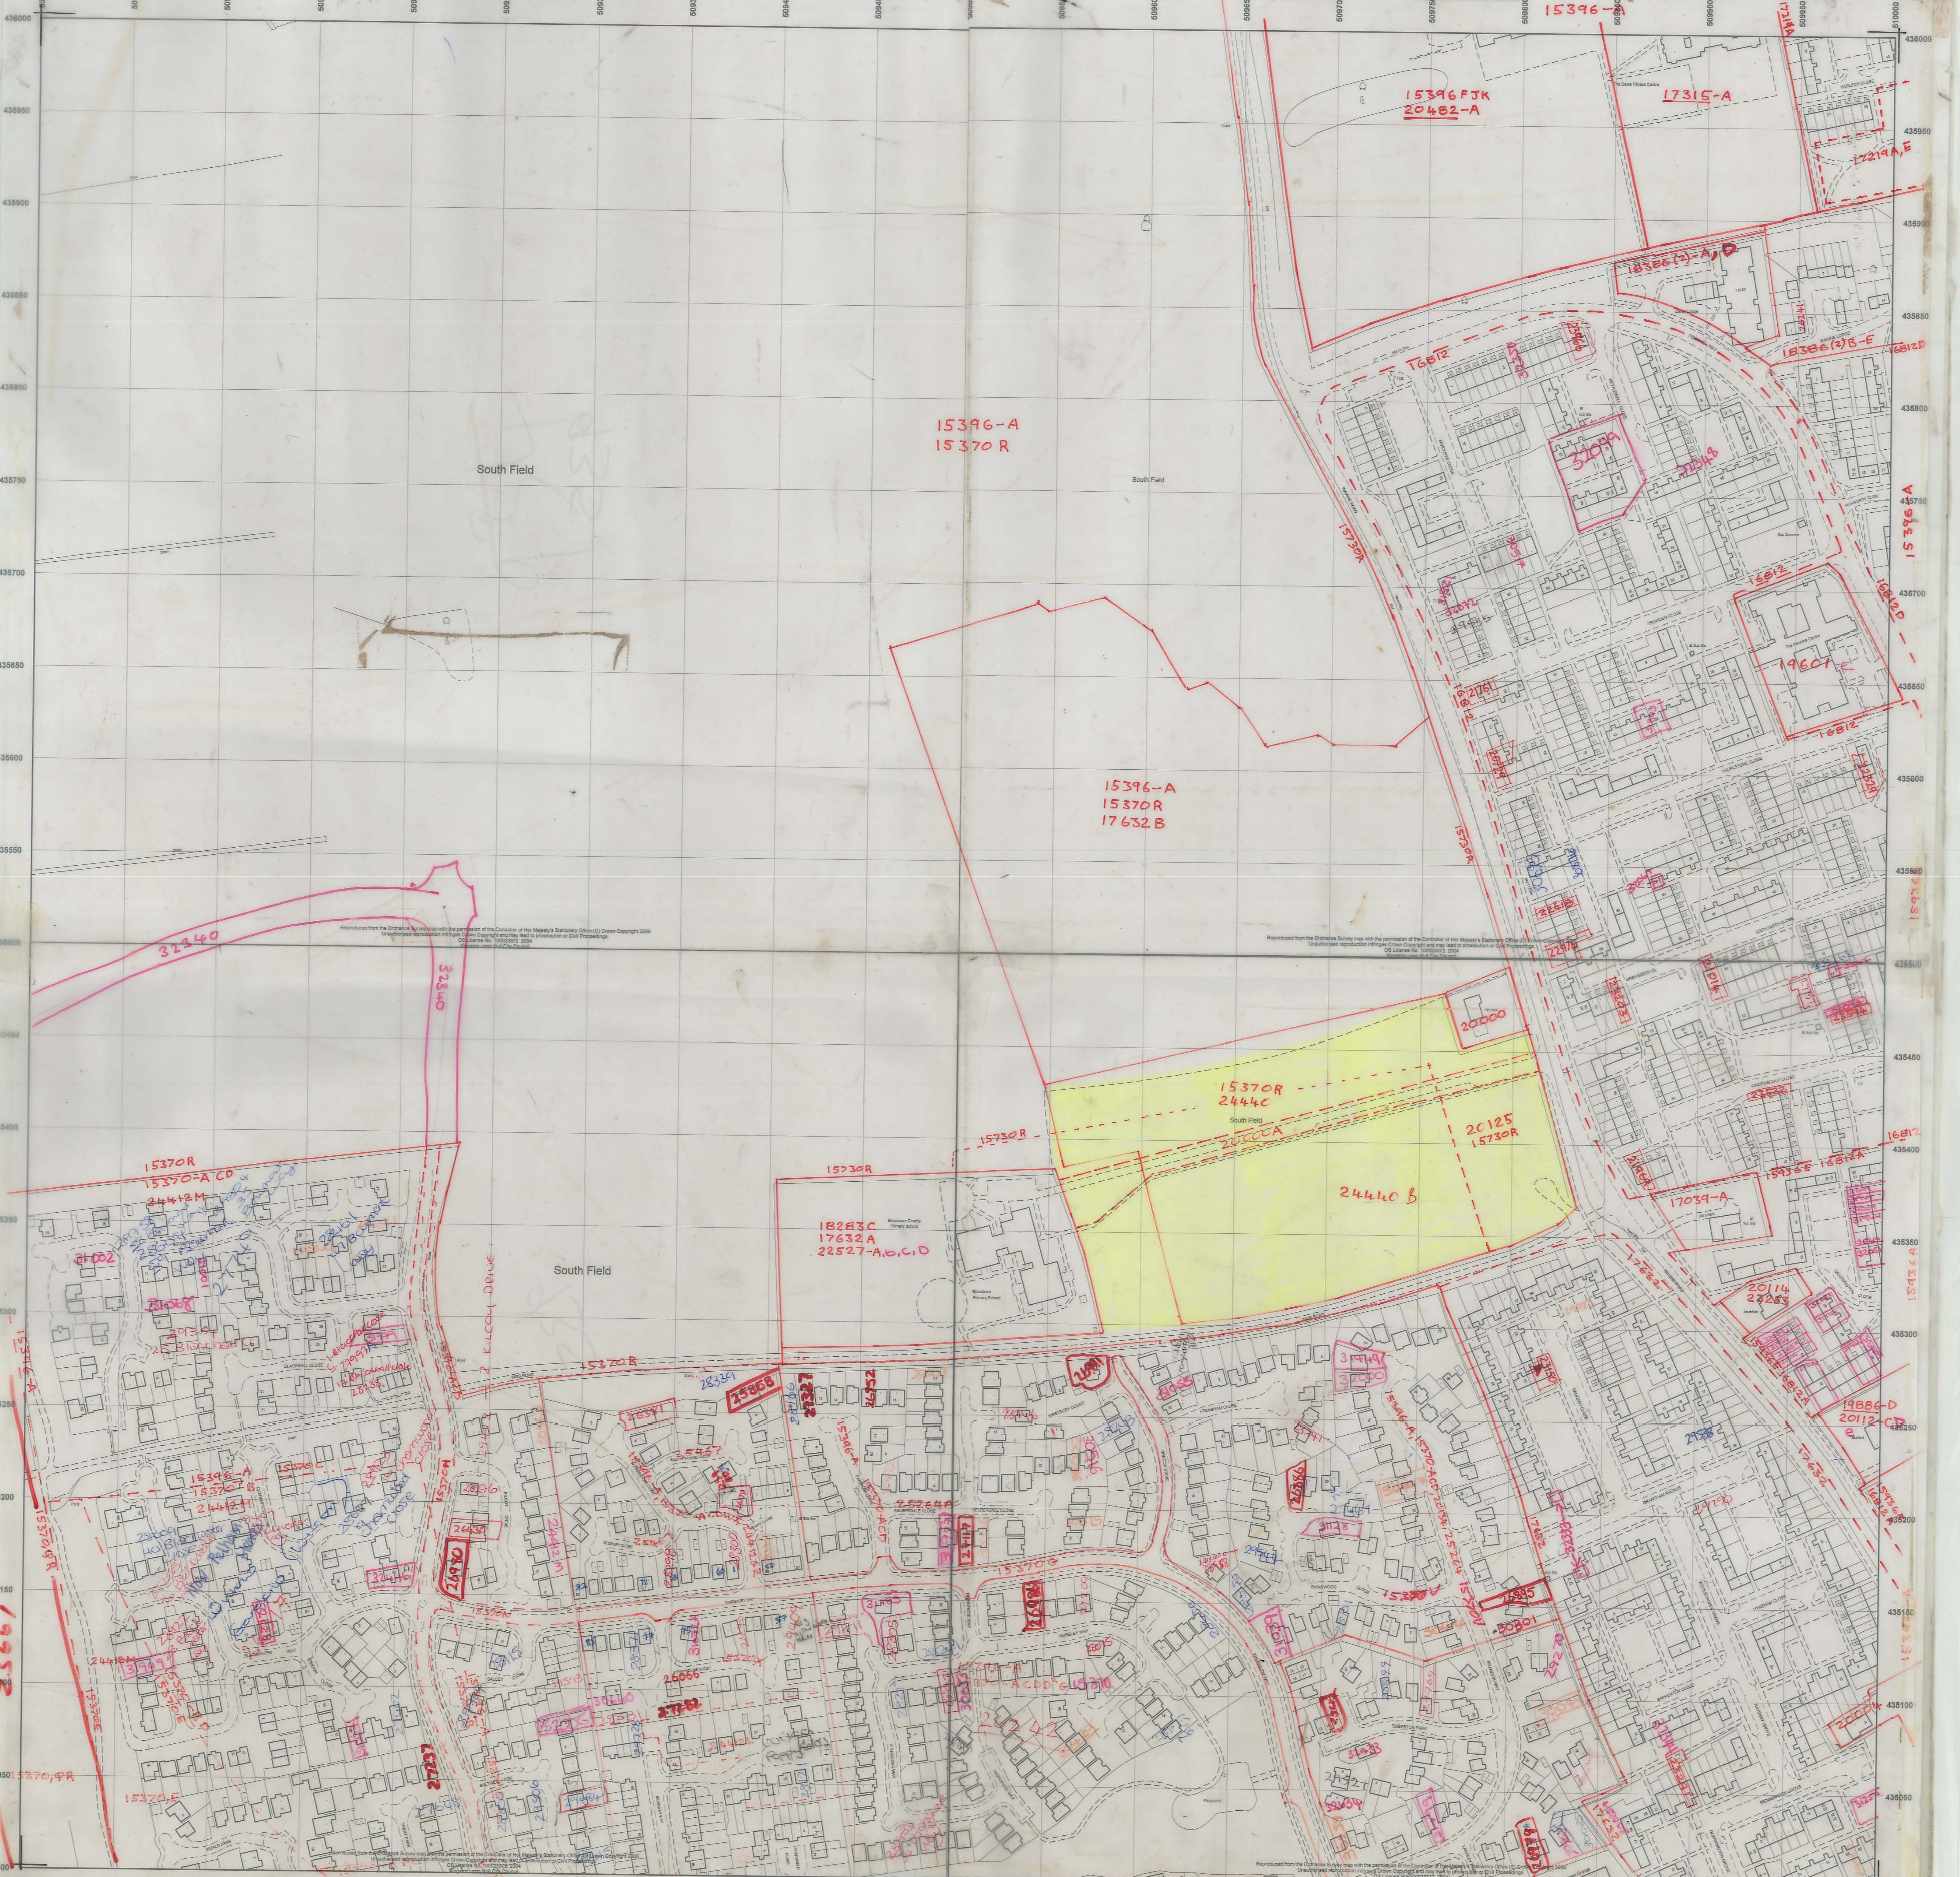

935

PLAN TA0935NW

Scale 1:1250 or 50.688 inches to 1 mile

PLAN TA0935W PLAN TA0935NE

Scale 1:1250 or 50.688 inches to 1 mile

PLAN TA0935NE

935

1/45 U/D
1/16 U/D