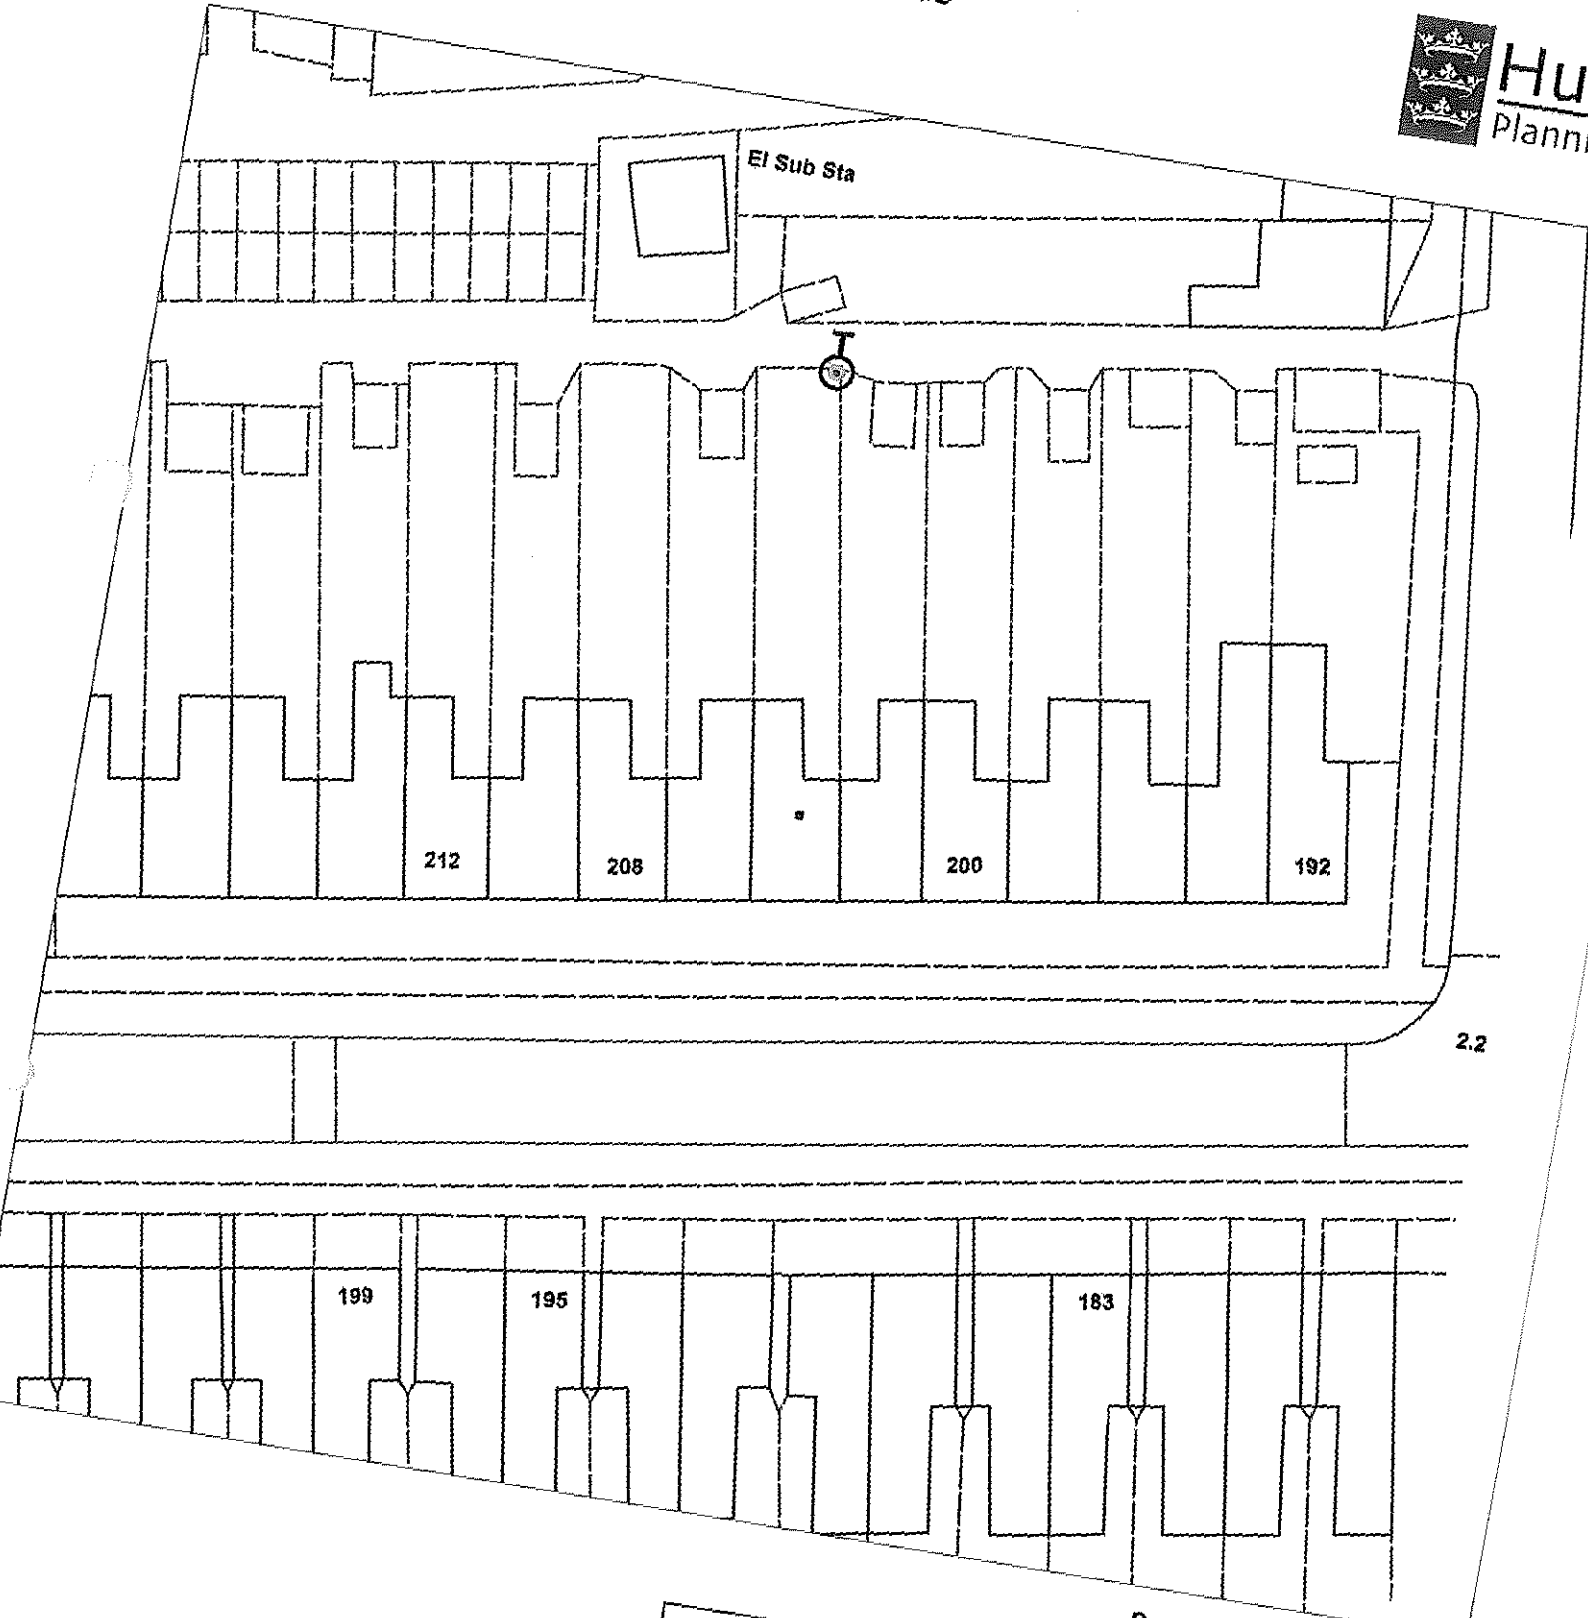

TPO50 204 Marlborough Avenue

Not Set

Scale : 1:531

Organisation	Hull City Council
Department	Planning Department
	Not Set
Date	22 April 2015

Copyright and database rights 2011. Ordnance Survey (3372)