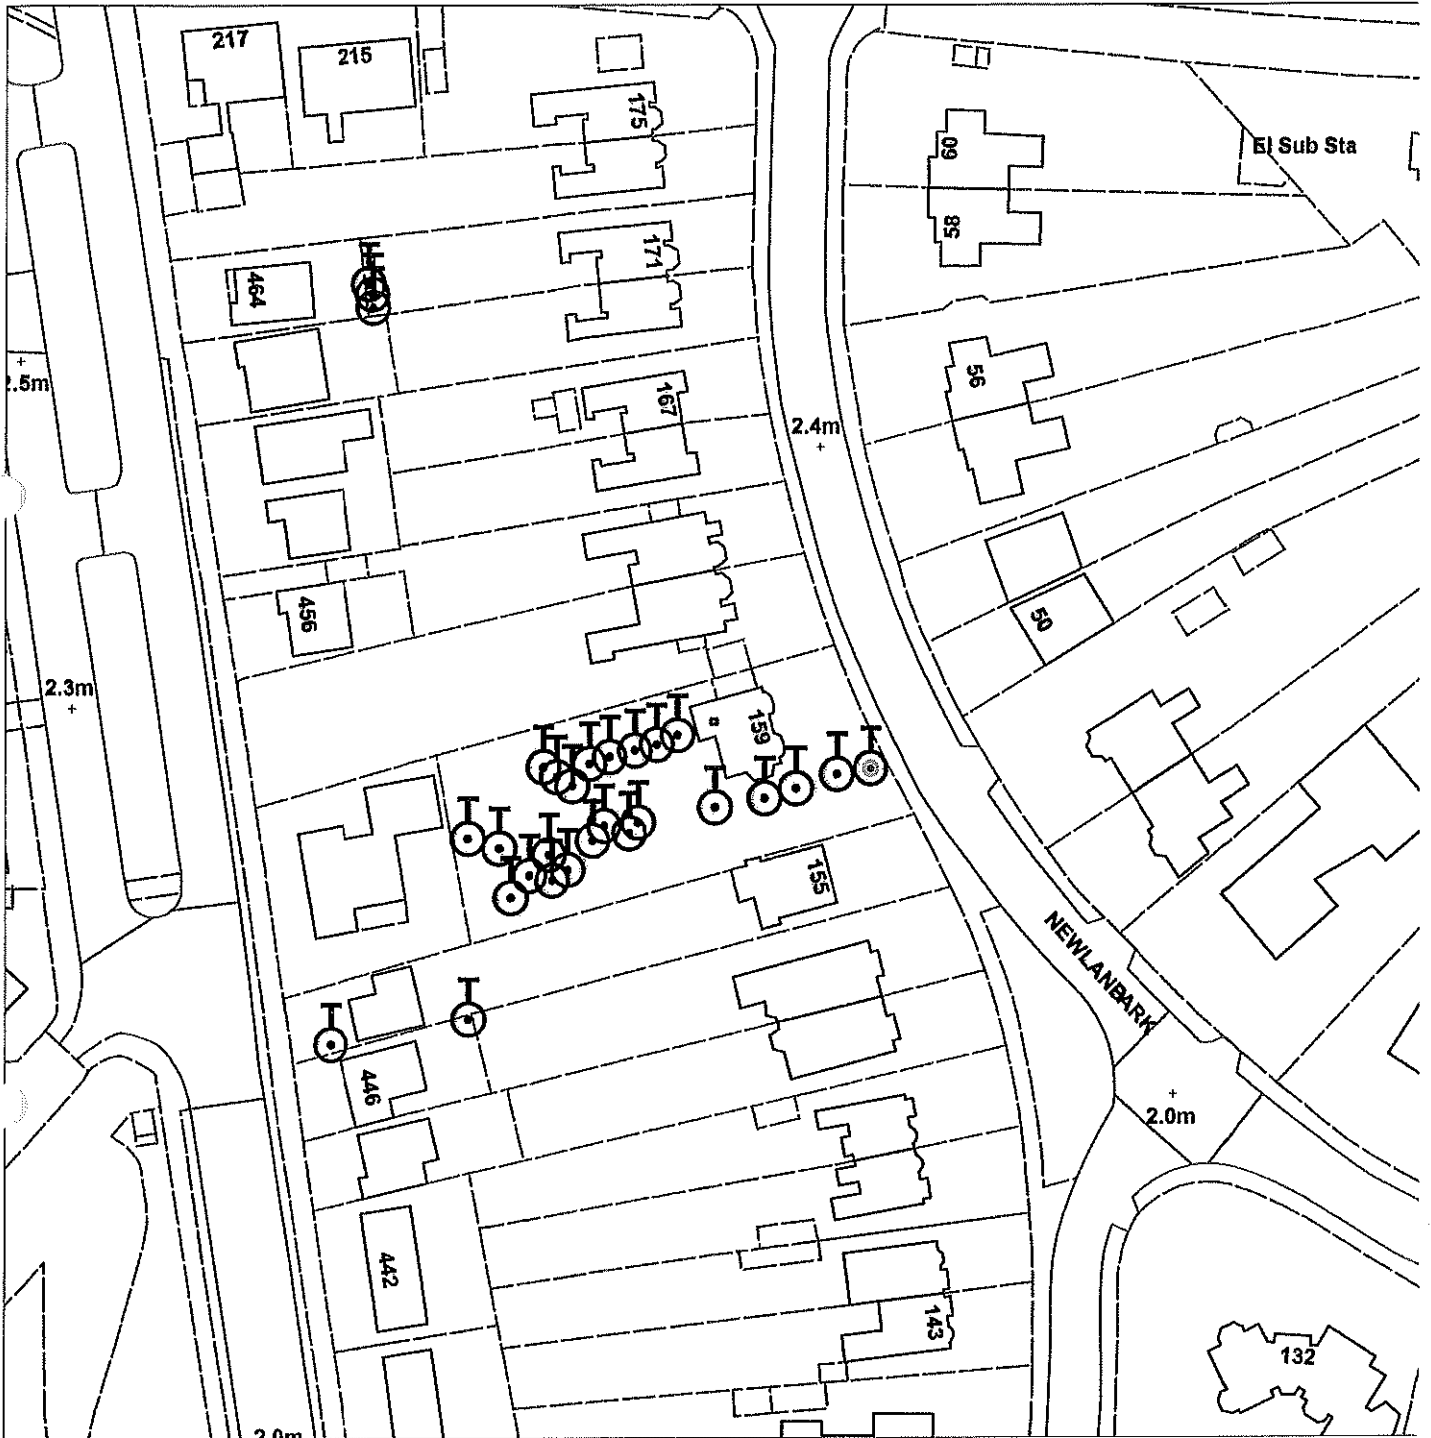

159

TPO29 Newland Park

Not Set

Scale : 1:1063

Organisation	Hull City Council
Department	Planning Department
	Not Set
Date	22 April 2015