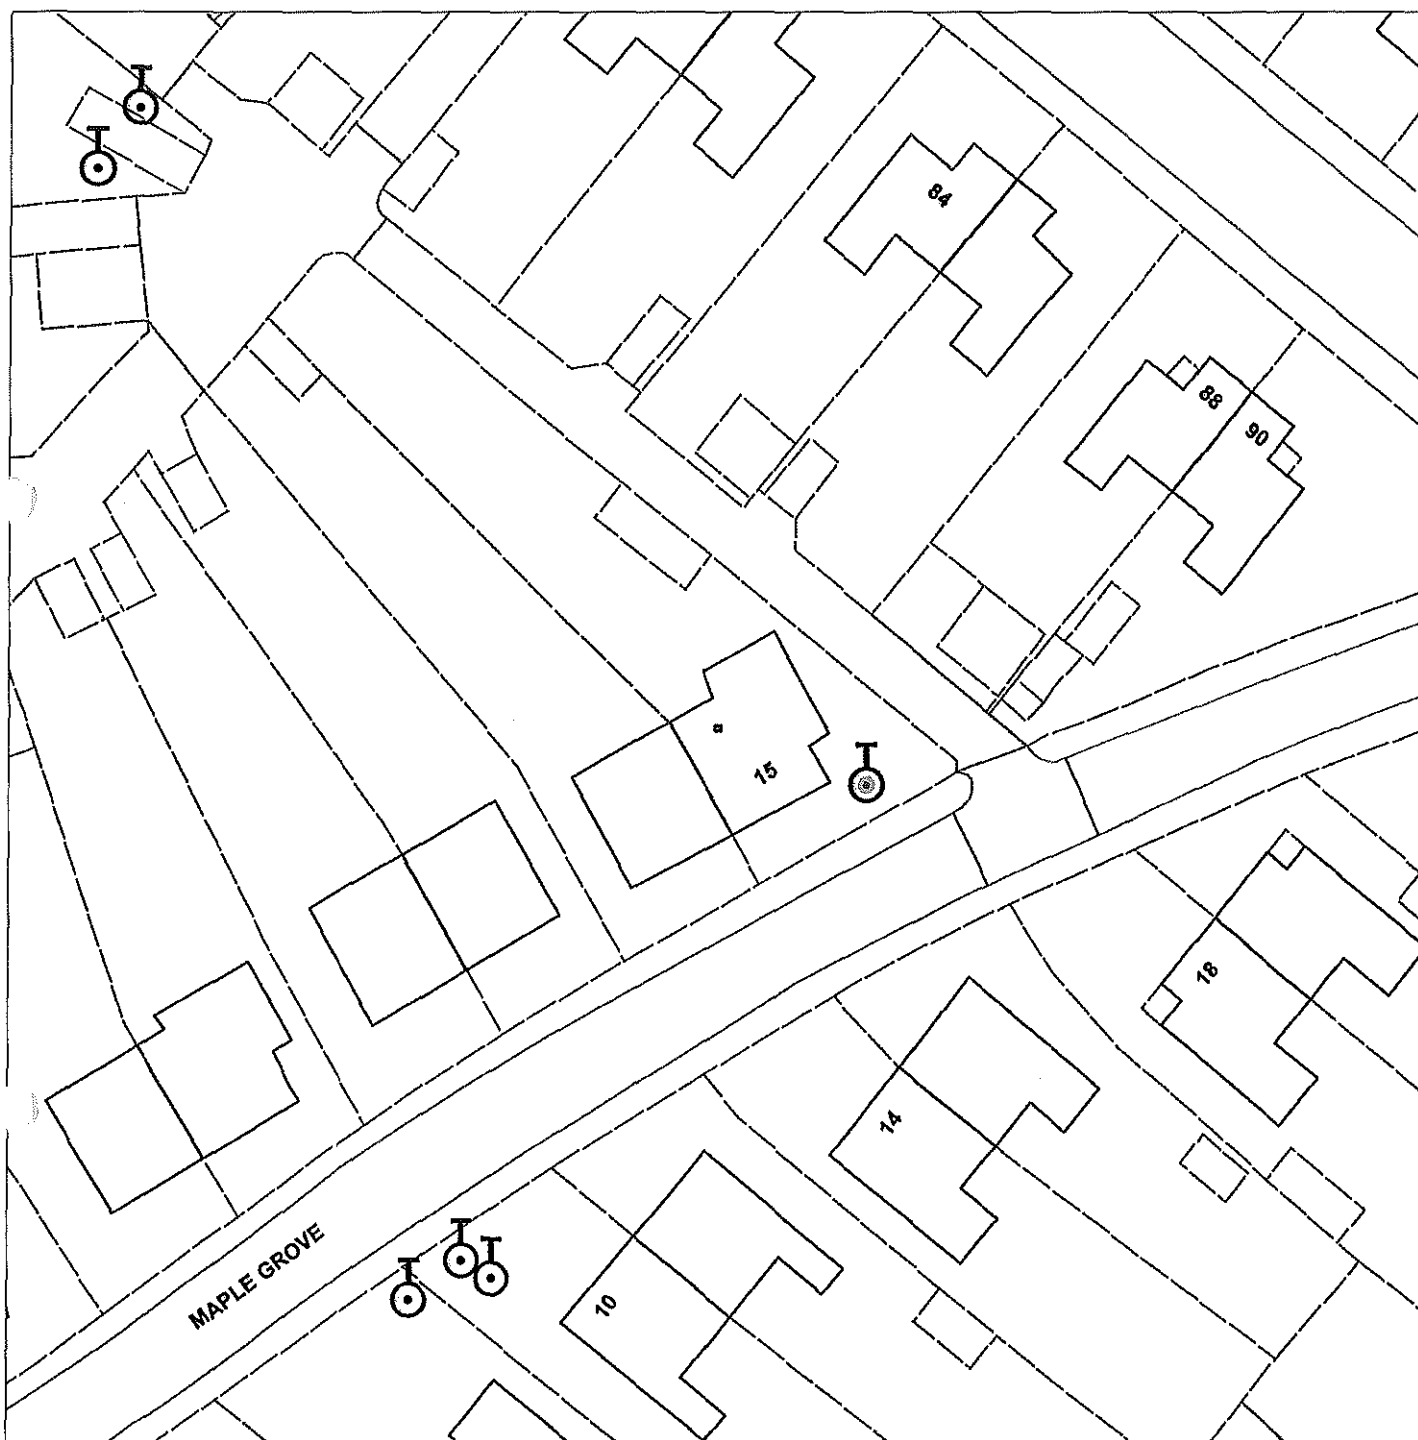

TPO8 15 Maple Grove

Not Set

Scale : 1:531

Organisation	Hull City Council
Department	Planning
	Not Set
Date	22 April 2015