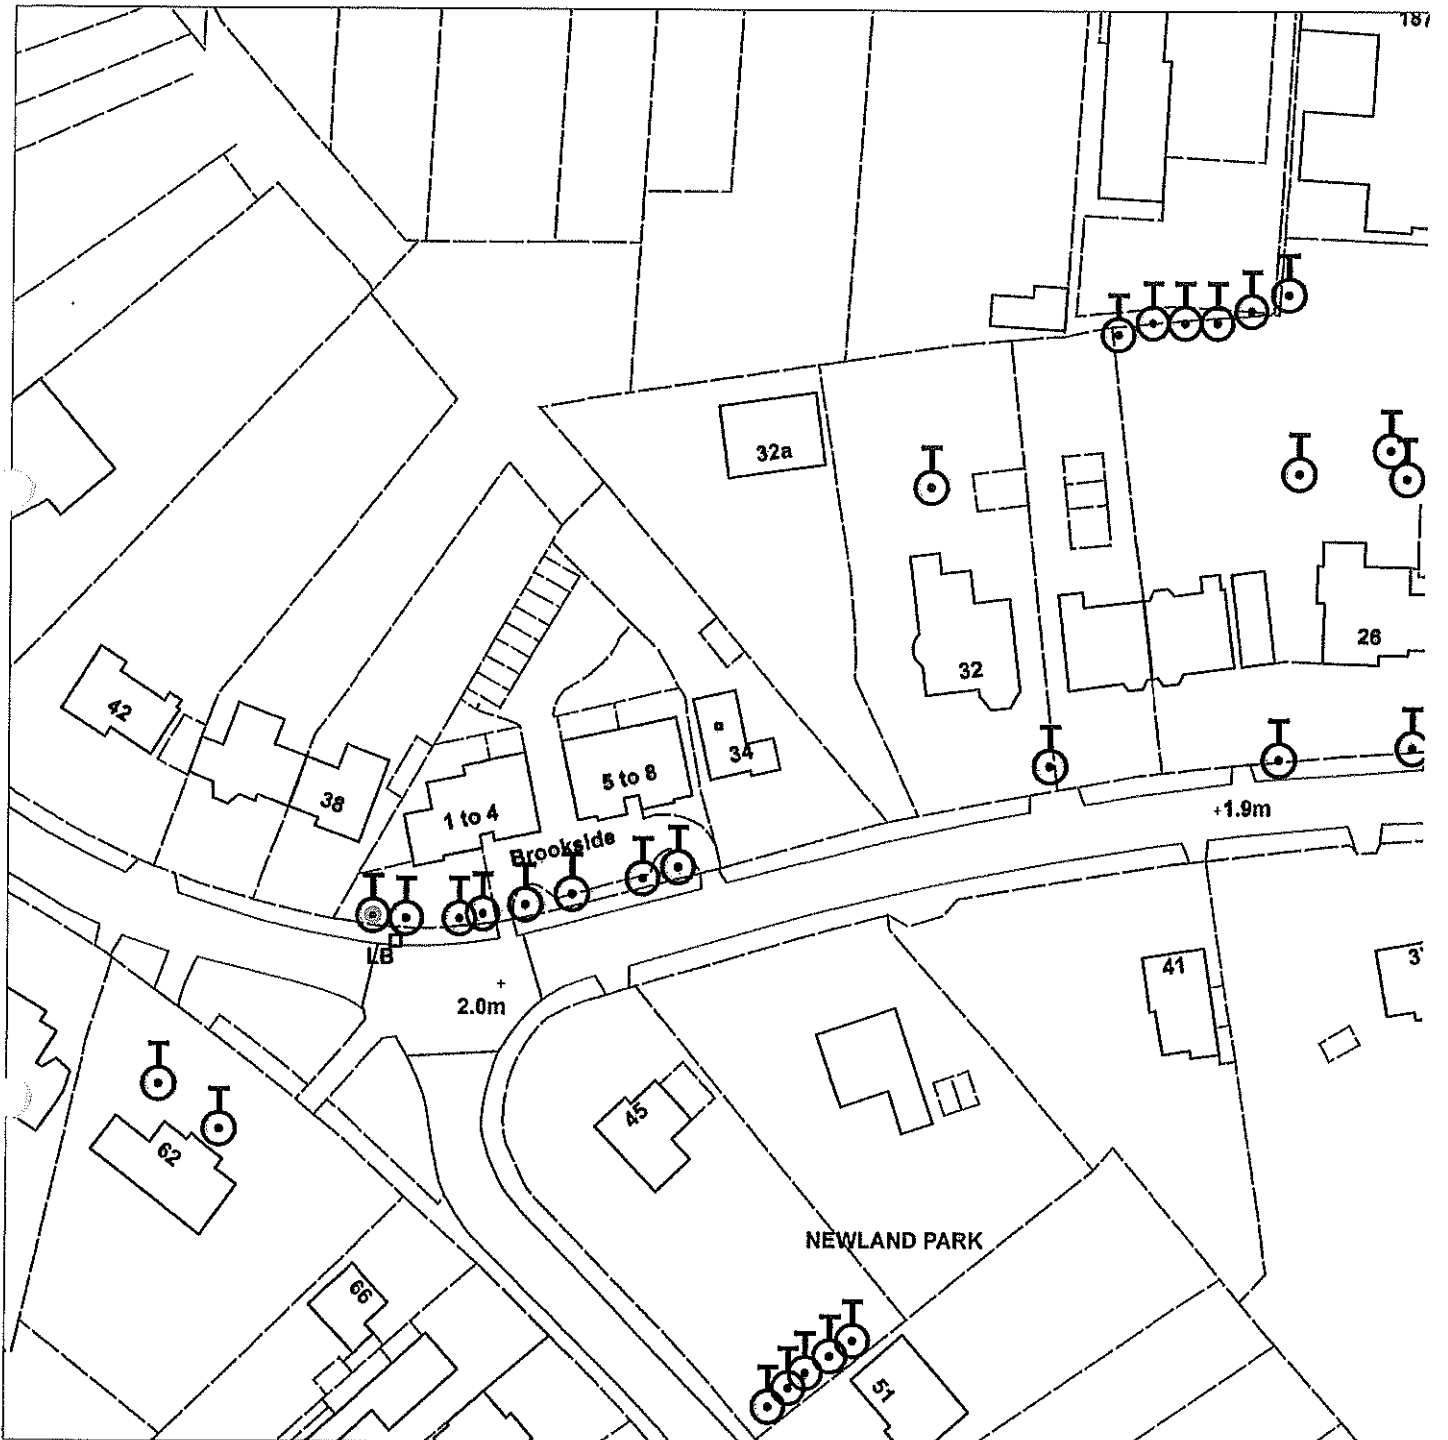

TPO16 34-36 Newland Park

Not Set

Scale : 1:1063

Organisation	Hull City Council
Department	Planning
	Not Set
Date	22 April 2015