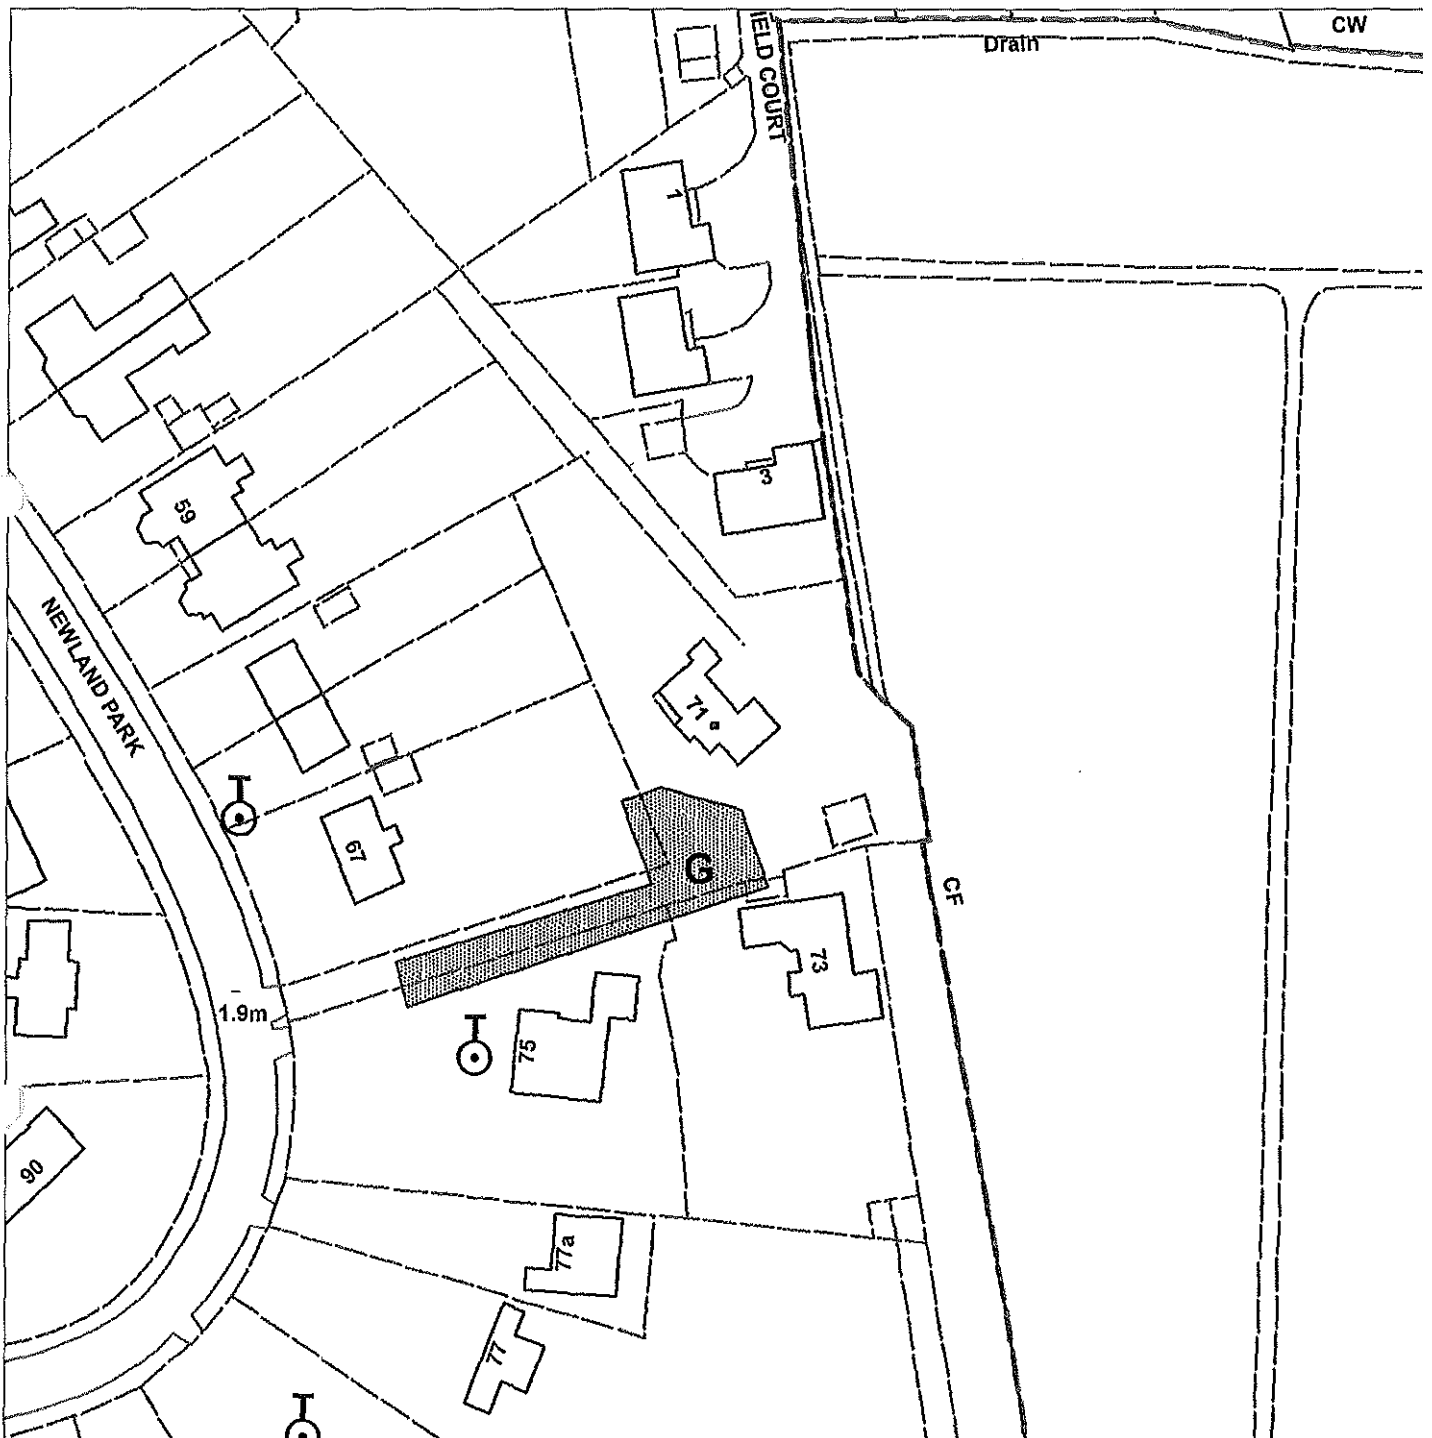

TPO89 71 Newland Park

Not Set

Scale : 1:1063

Organisation	Hull City Council
Department	Planning
	Not Set
Date	24 April 2015