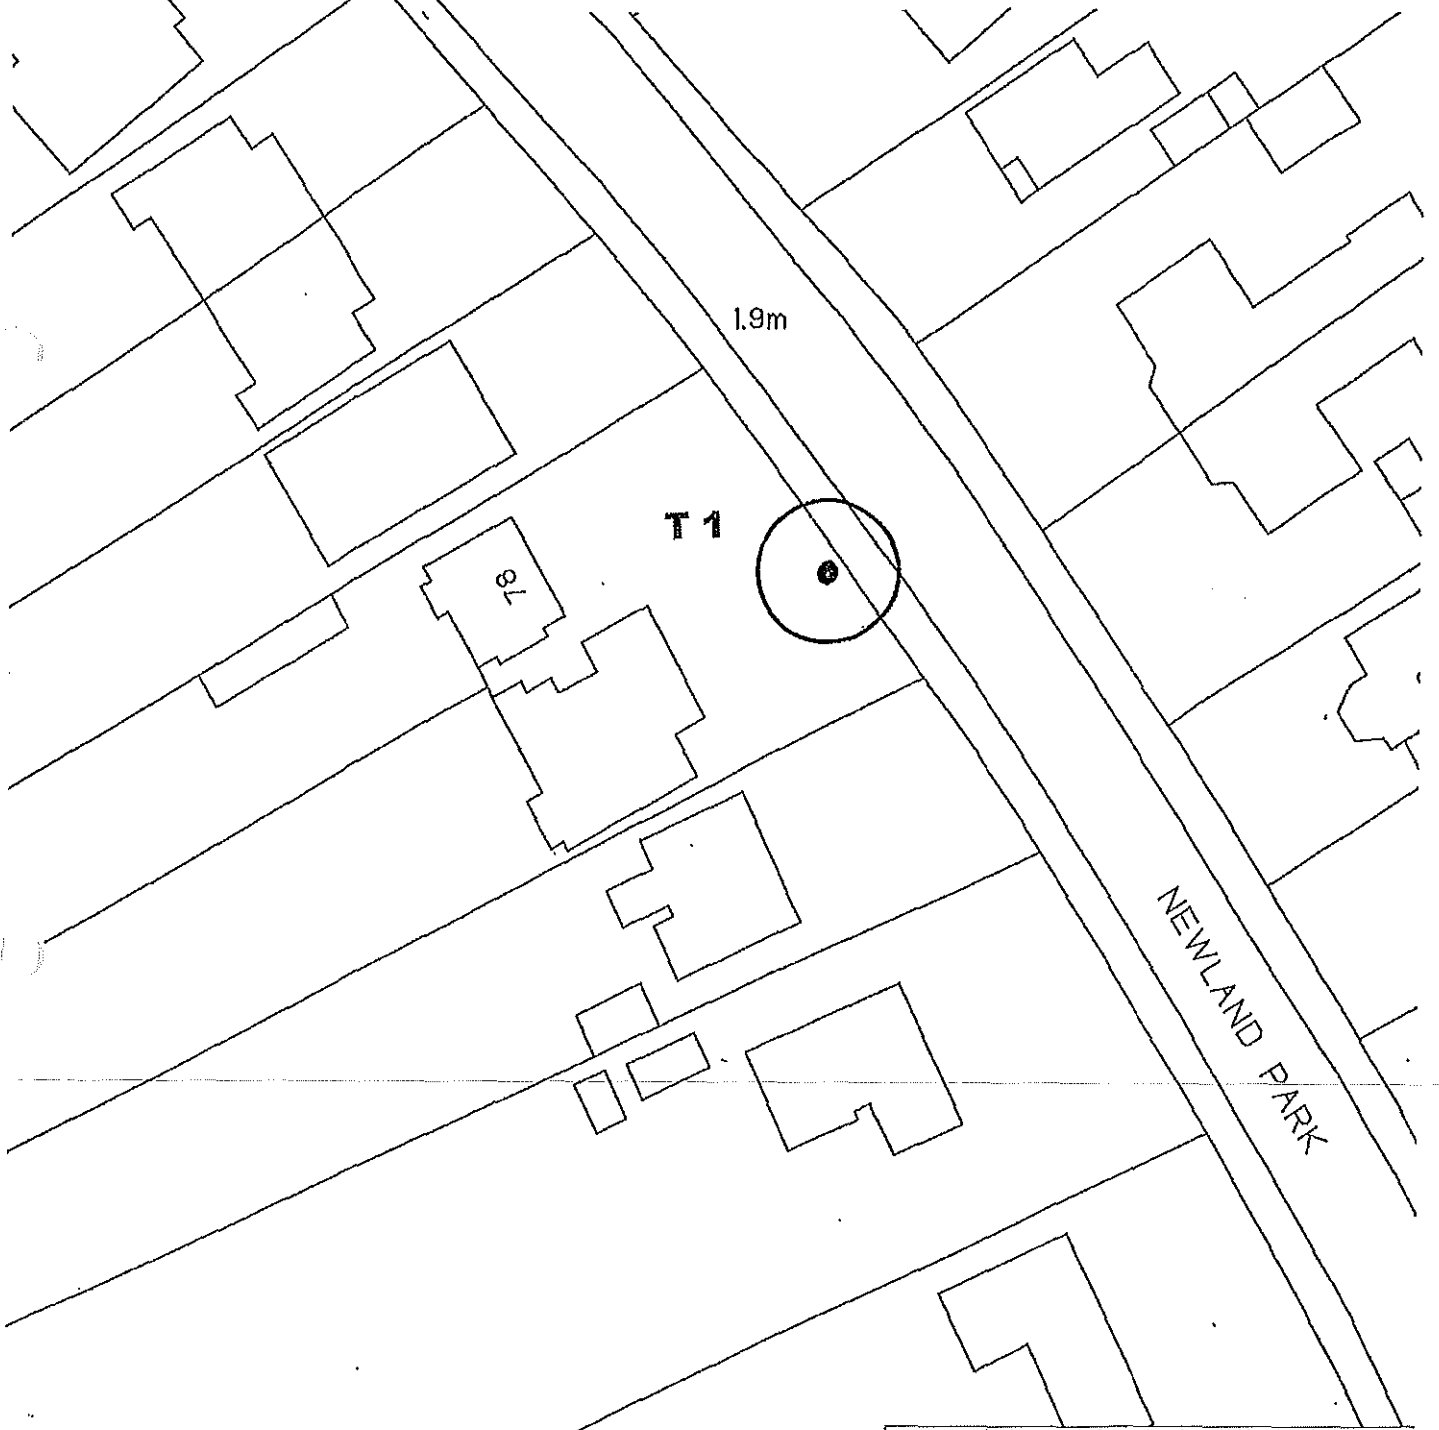

NEWLAND PARK

Hull City Council

Tree Preservation Order No 219

80 Newland Park Hull

Scale 1:500 Printed by T 08/11/2016 15:42

This map is reproduced from Ordnance Survey material with the permission of Ordnance Survey on behalf of the Controller of Her Majesty's Stationery Office © Crown Copyright. Unauthorised reproduction infringes Crown Copyright and may lead to prosecution or civil proceedings. Kingston upon Hull City Council Licence No. 100023372 2013