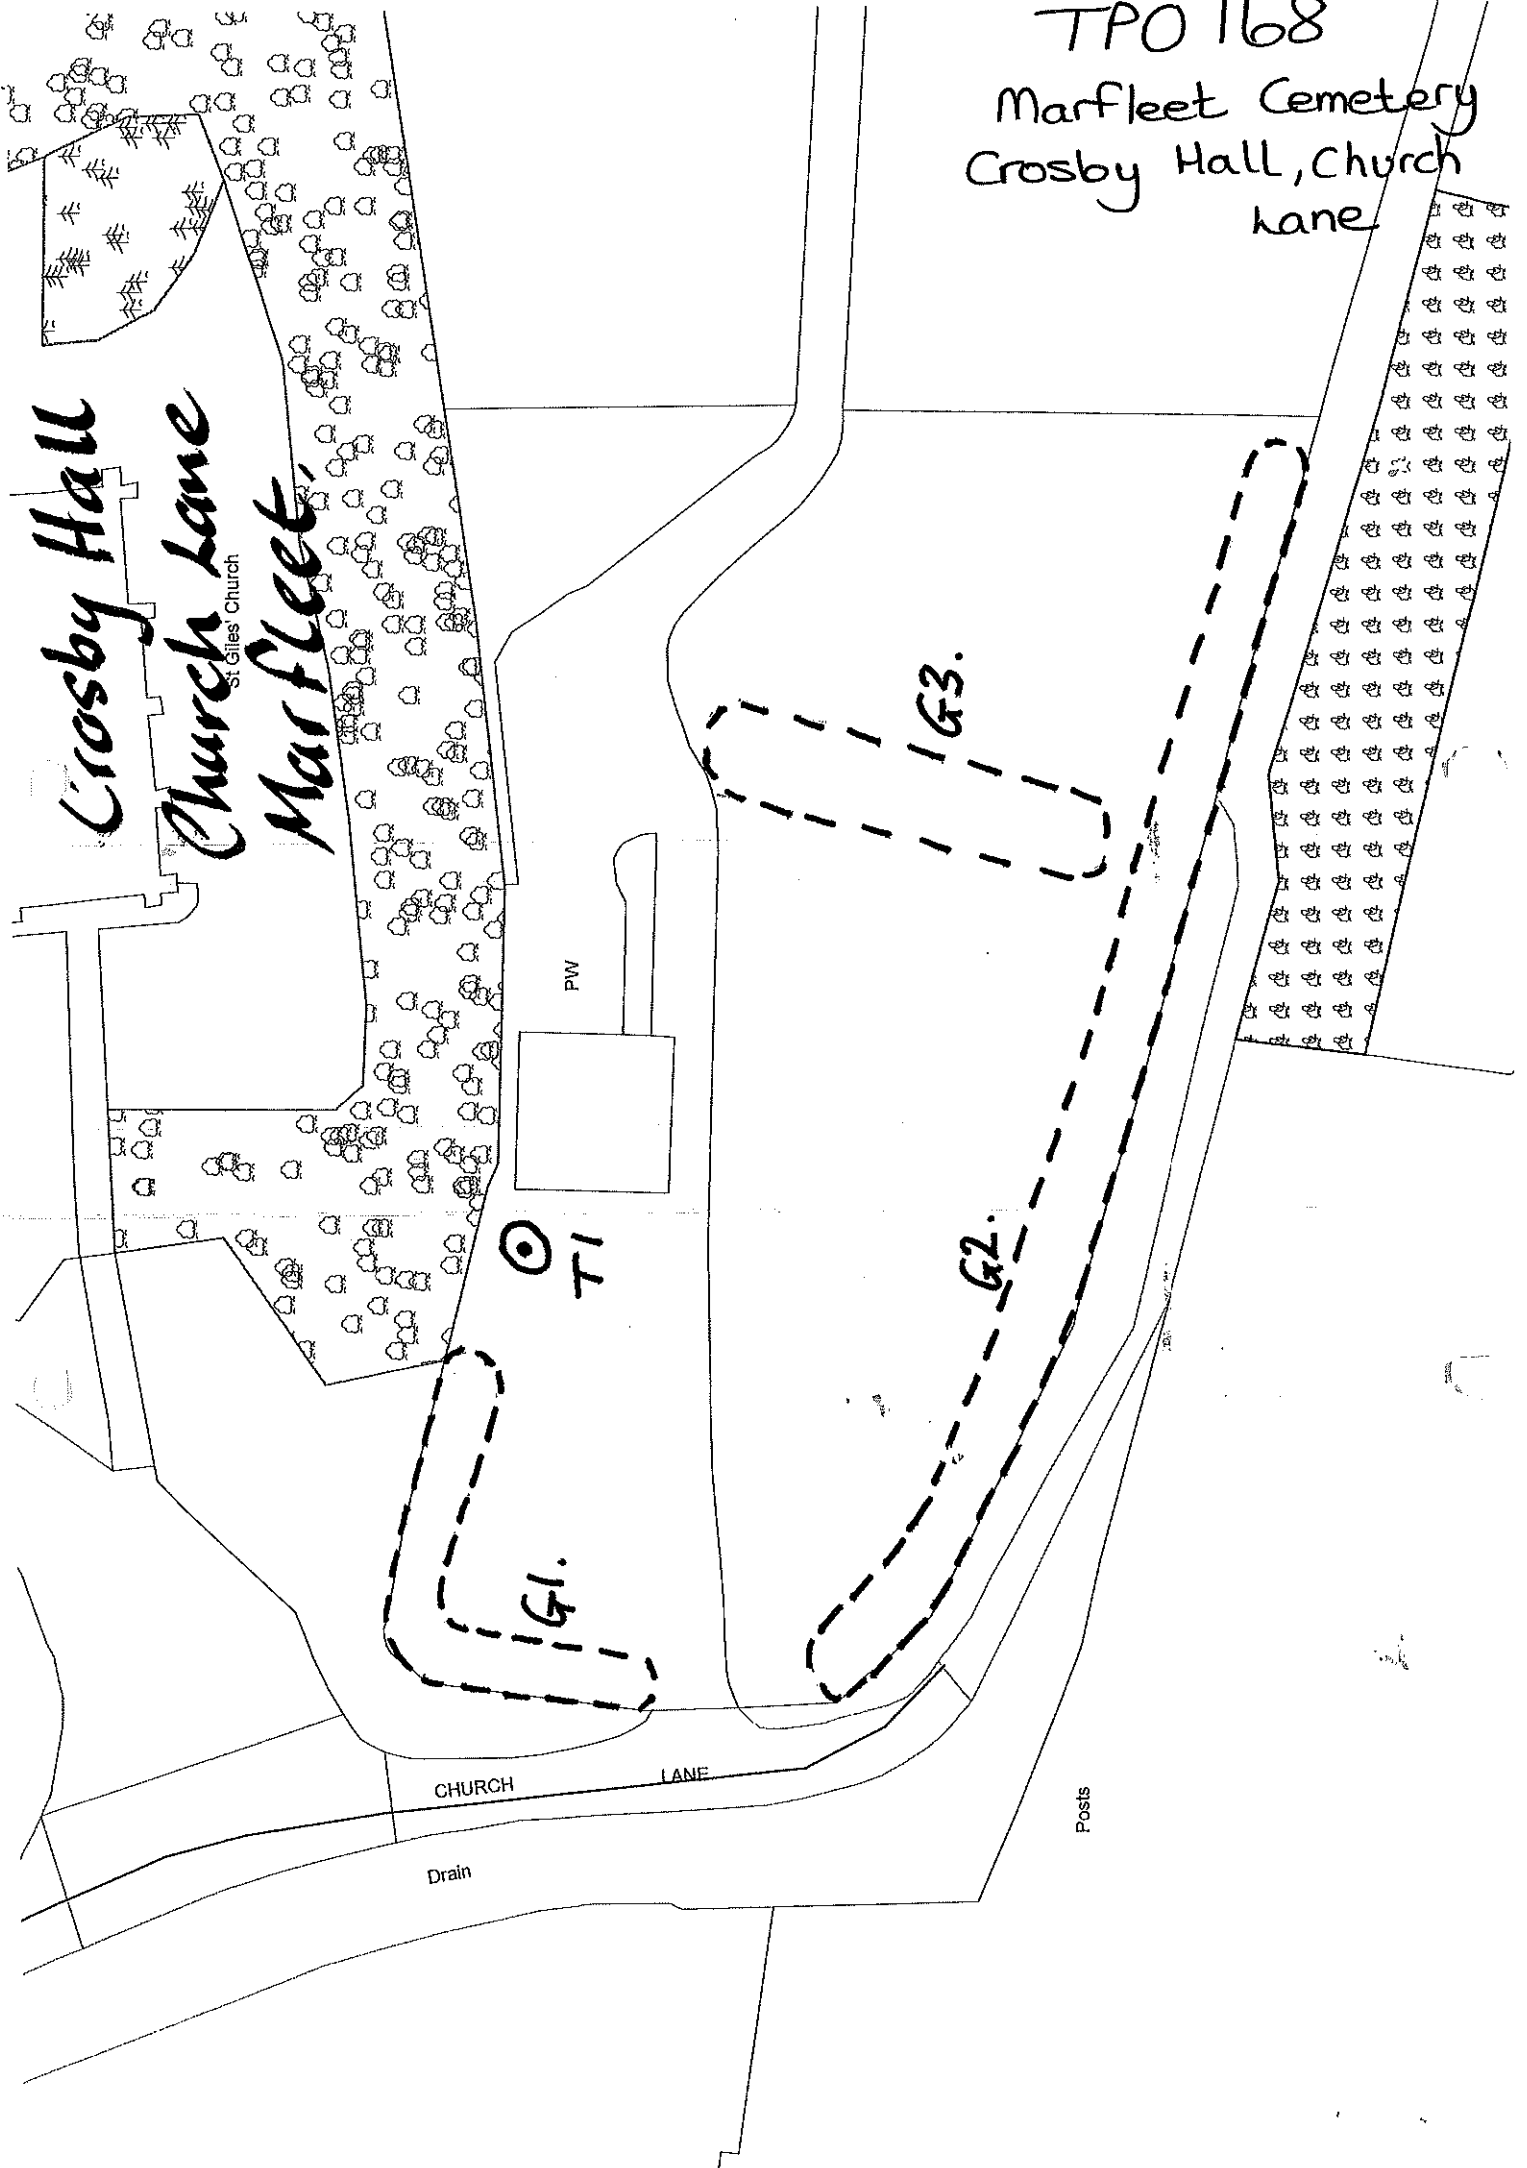

TPO 168
Marfleet Cemetery
Crosby Hall, Church
lane

Crosby Hall
Church Lane
St Giles Church
Marfleet

PW

T1

G1.

G2.

G3.

CHURCH LANE

Drain

Posts