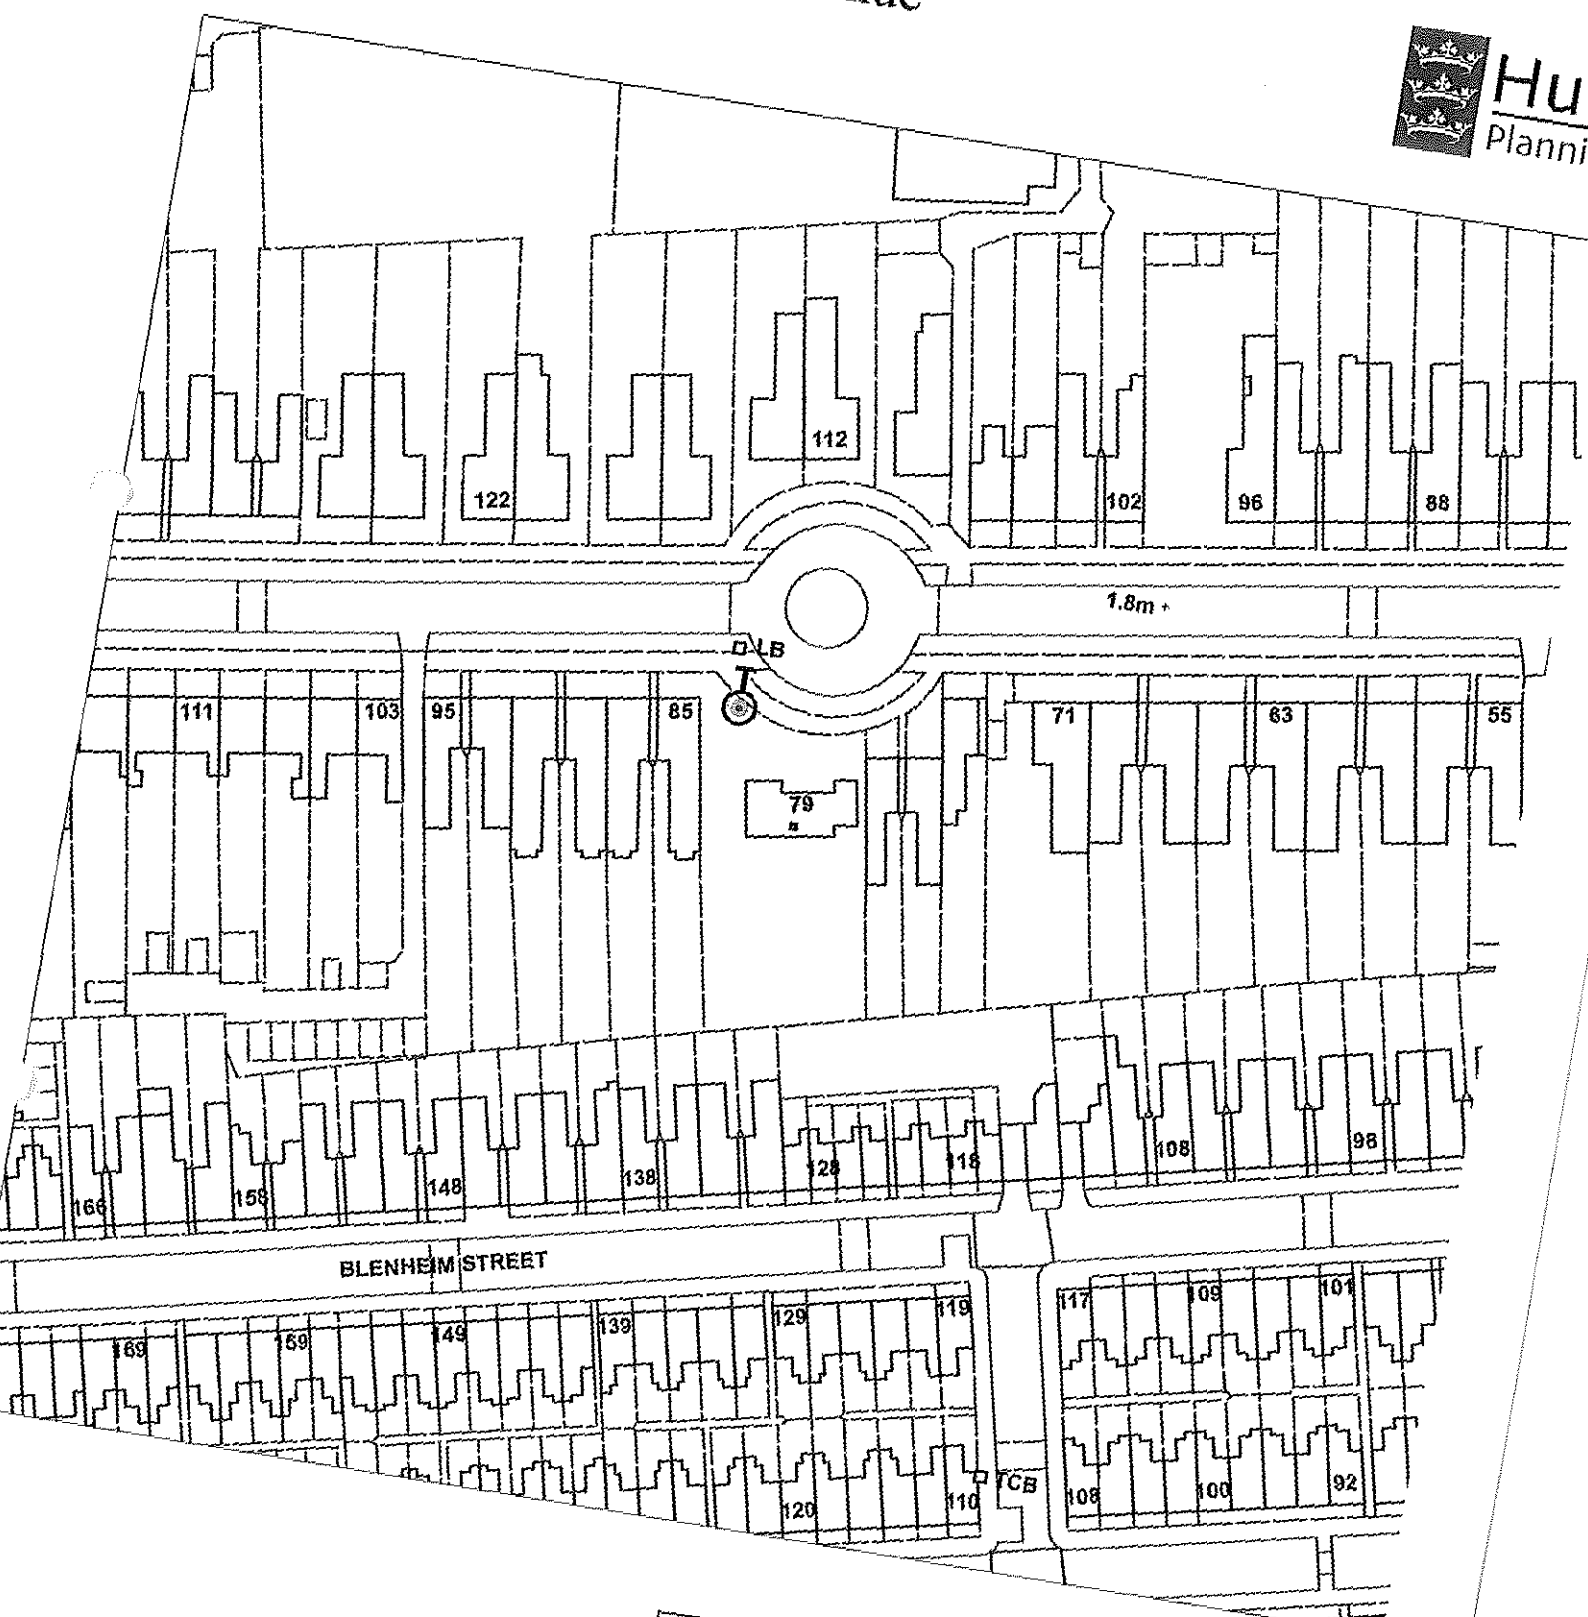

TPO79 79 Marlborough Avenue

Not Set

Scale : 1:1063

Organisation	Hull
Department	Hull City Council
	Not Set
Date	24 April 2015

Copyright and database rights 2011. Ordnance Survey (372)