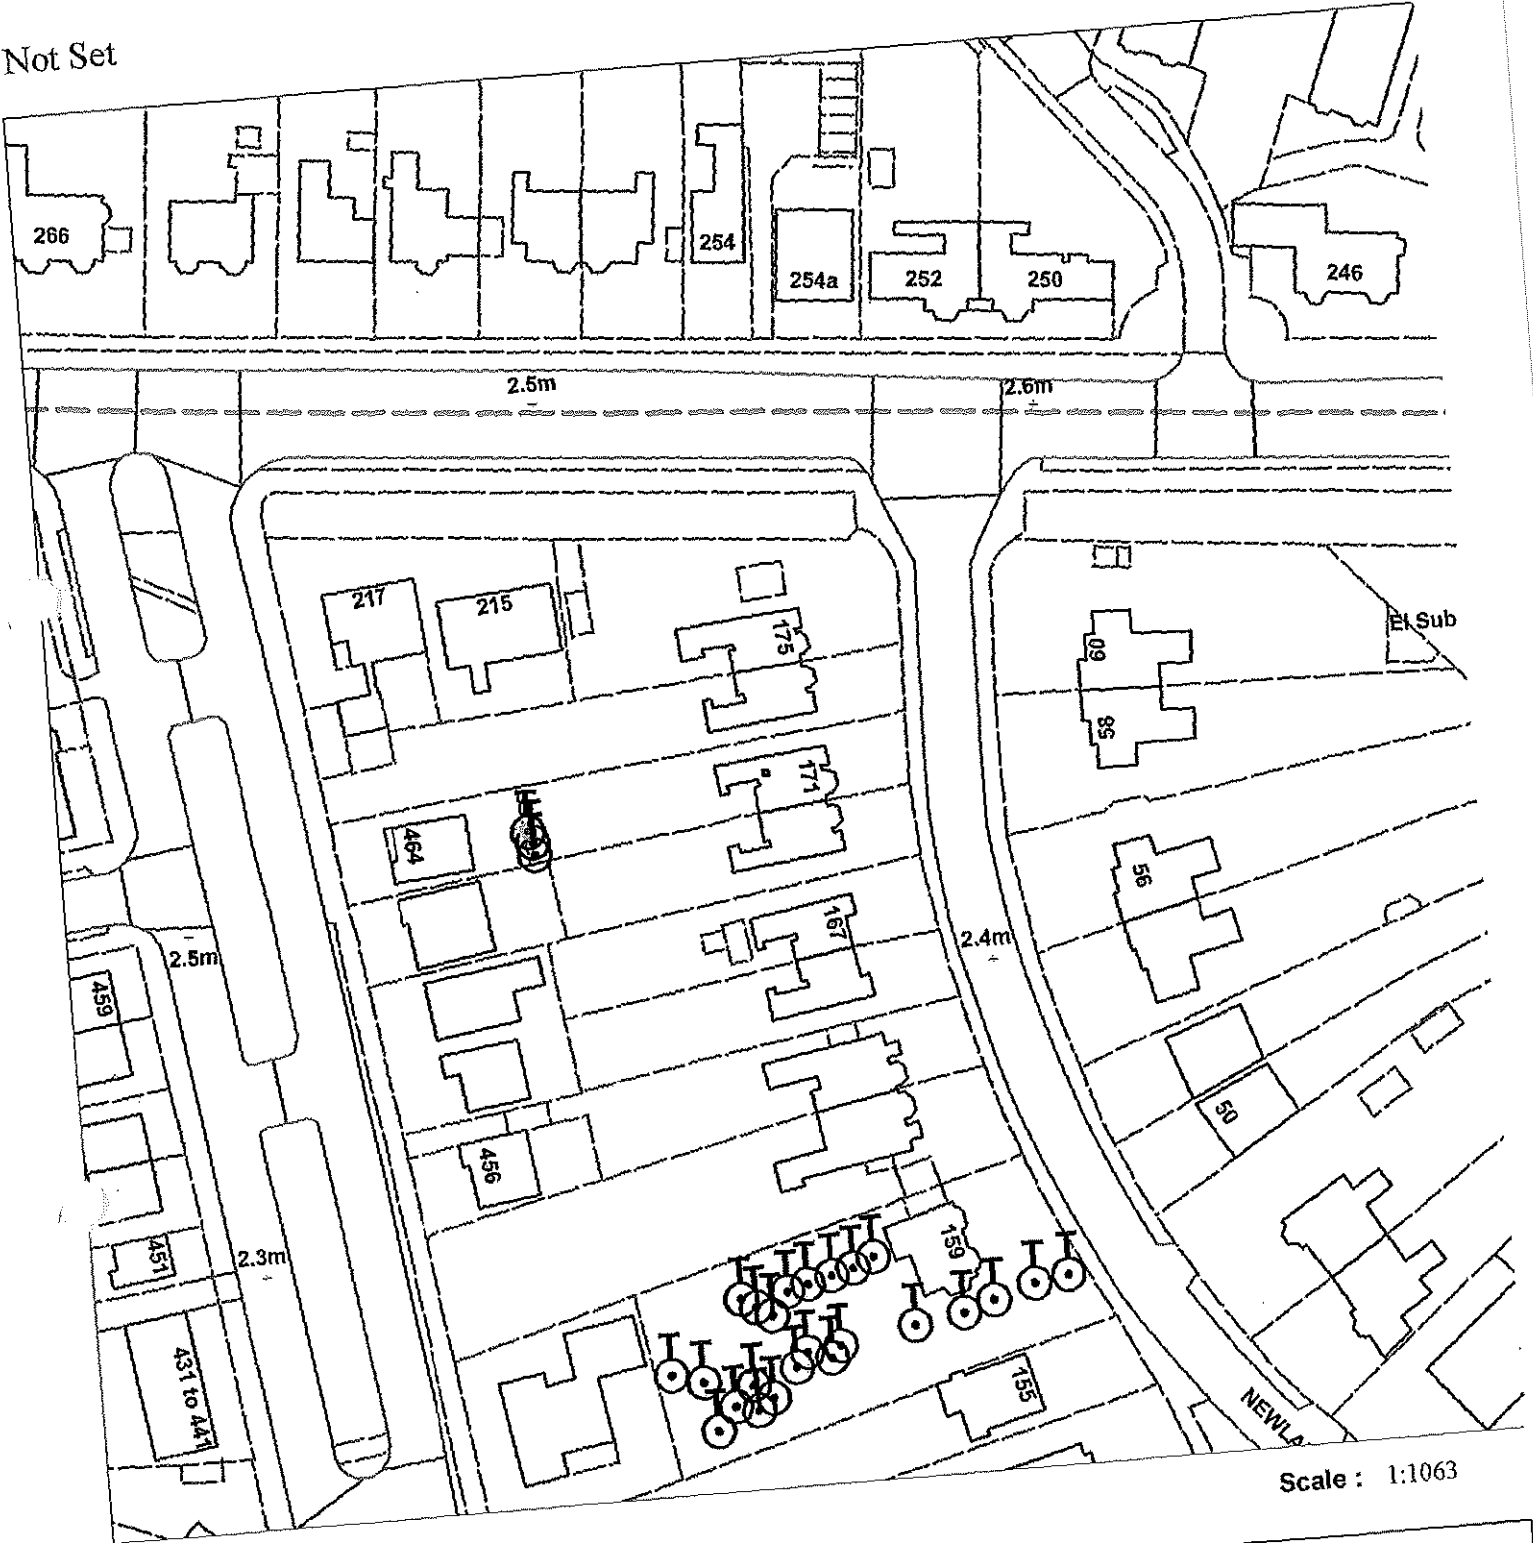

TPO 106 171 Newland Park

Not Set

Scale : 1:1063

Organisation	Hull City Council
Department	Planning Department
	Not Set
Date	27 April 2015