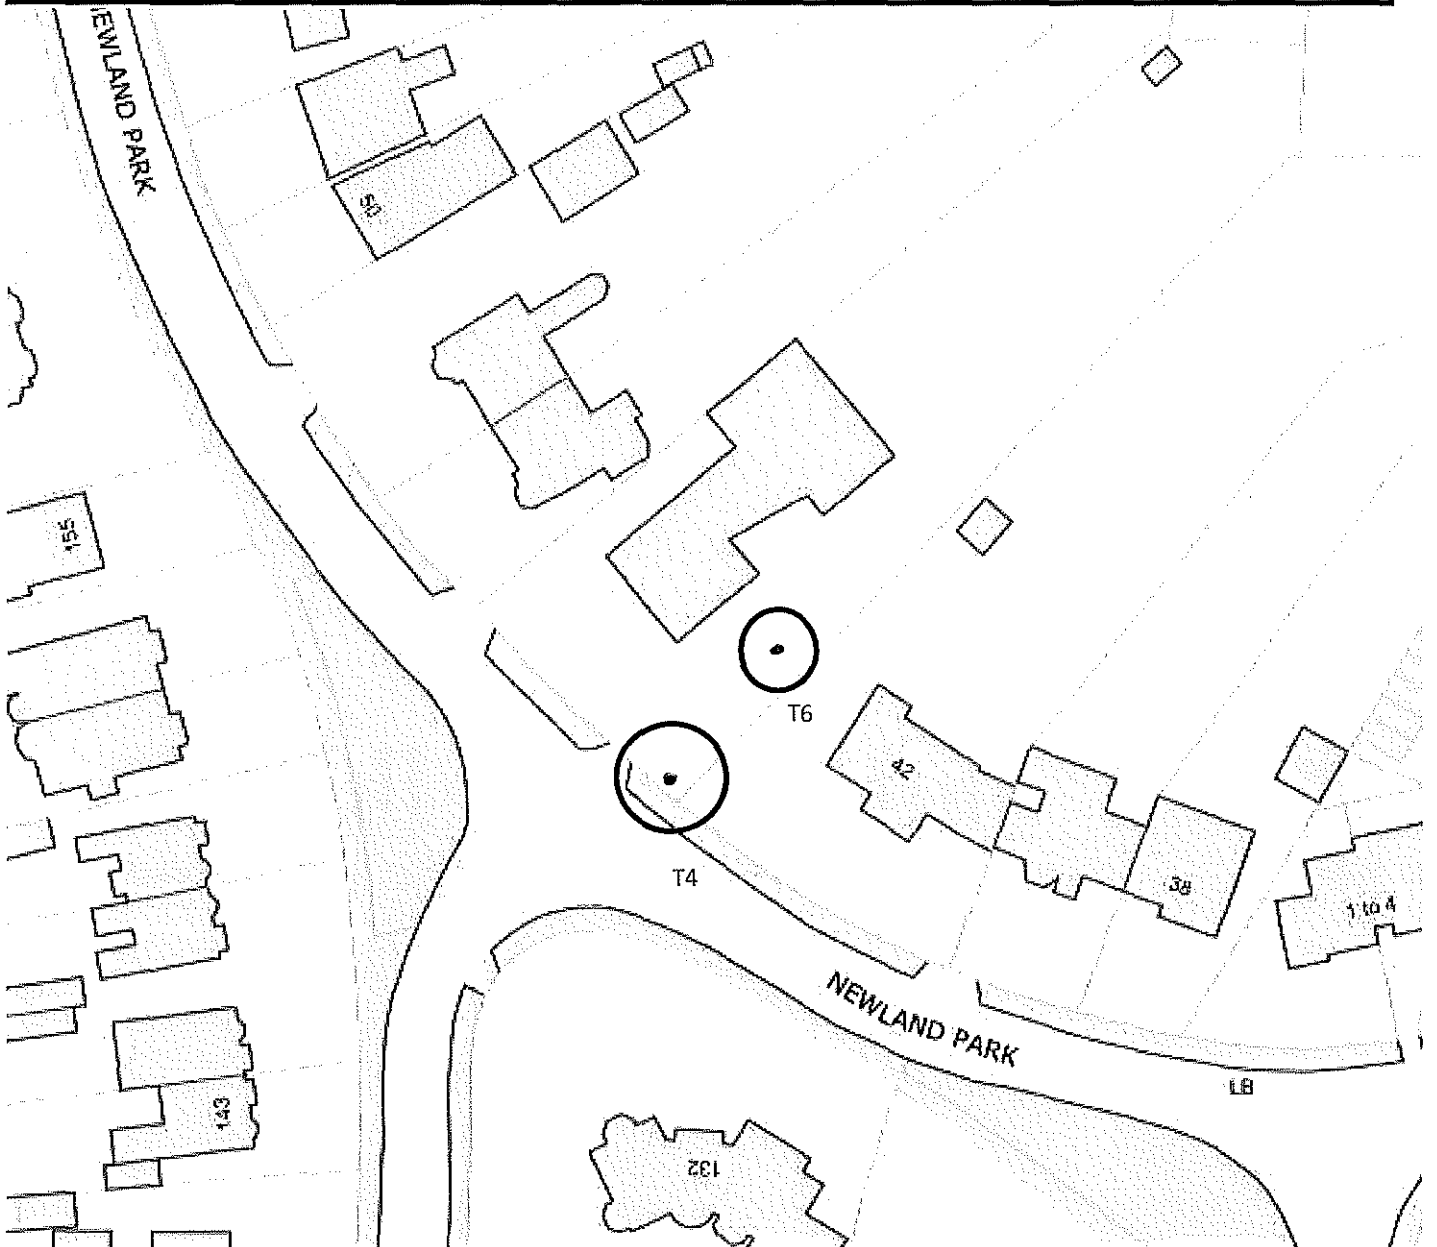

TPO No. 279

44 Newland Park, Hull