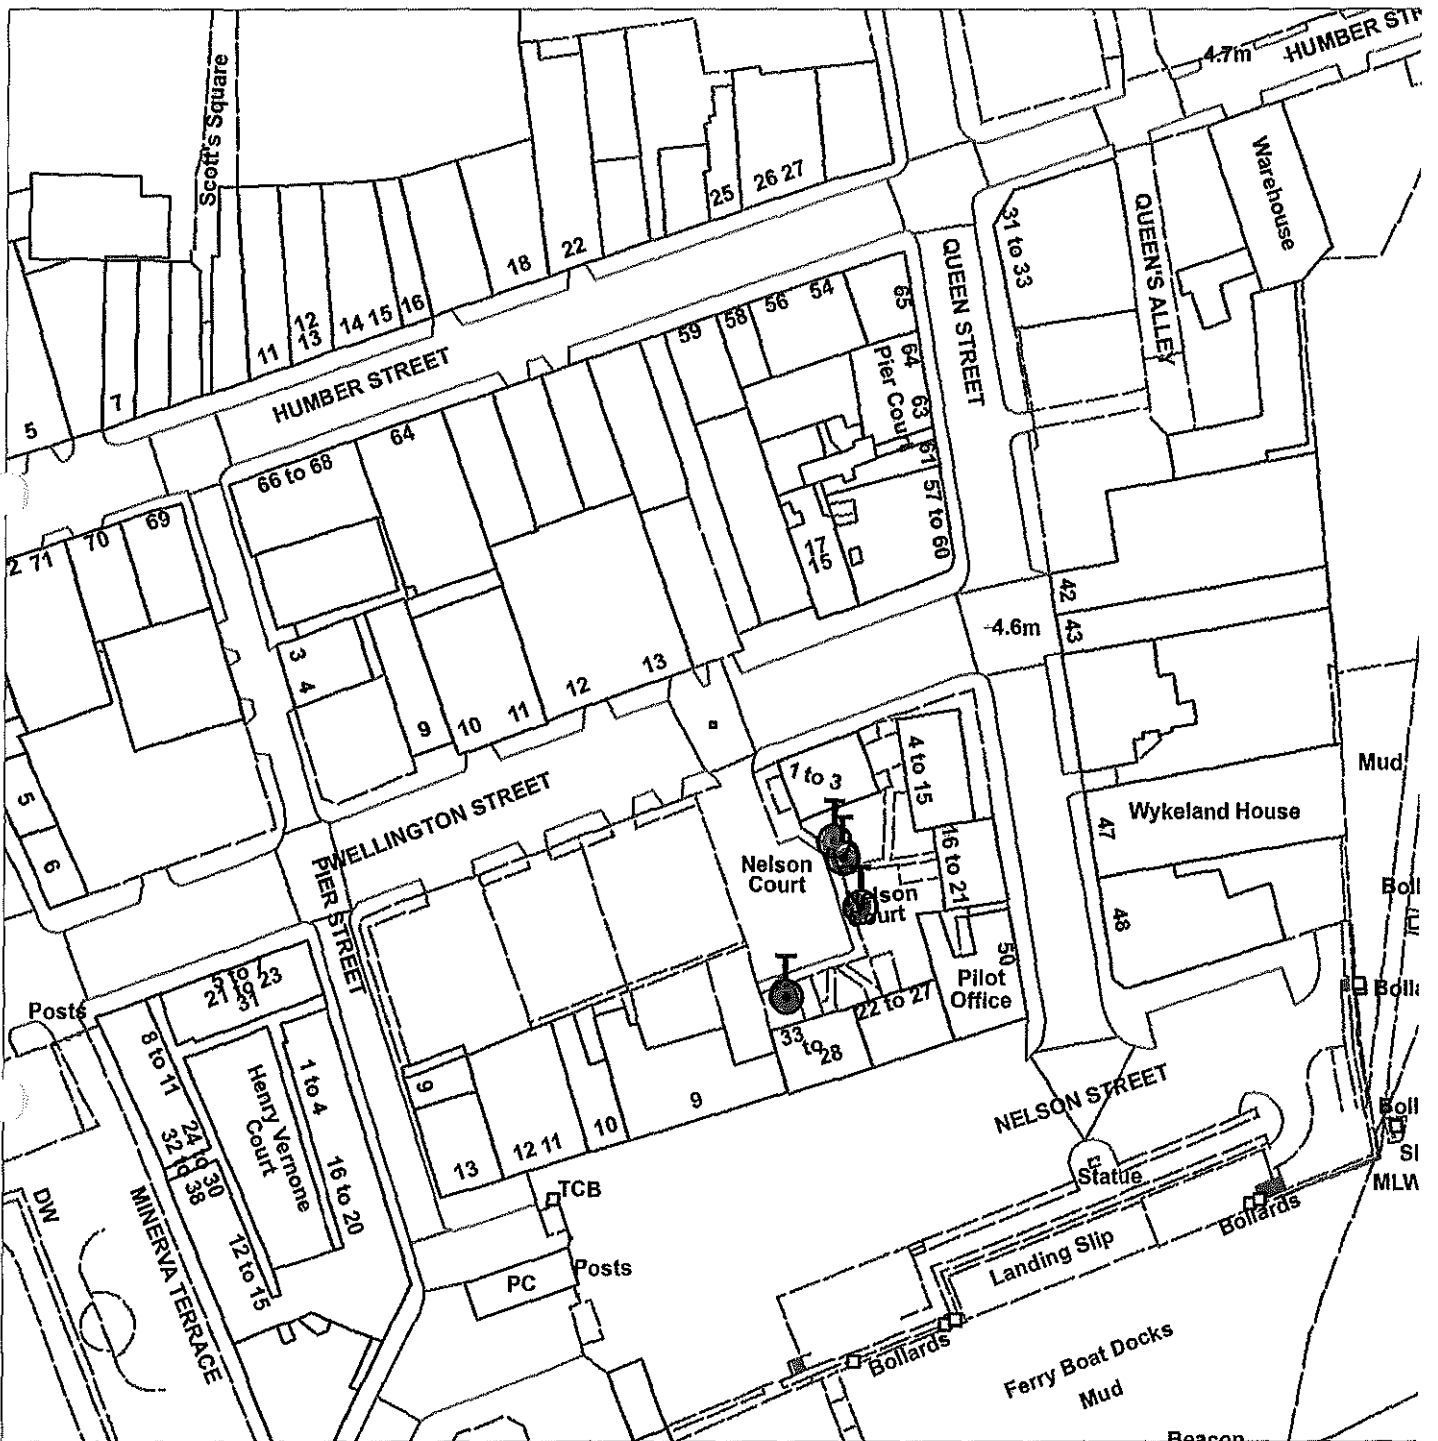

TPO 110 Nelson Court

Not Set

Scale : 1:1063

Organisation	Hull City Council
Department	Planning Department
	Not Set
Date	27 April 2015