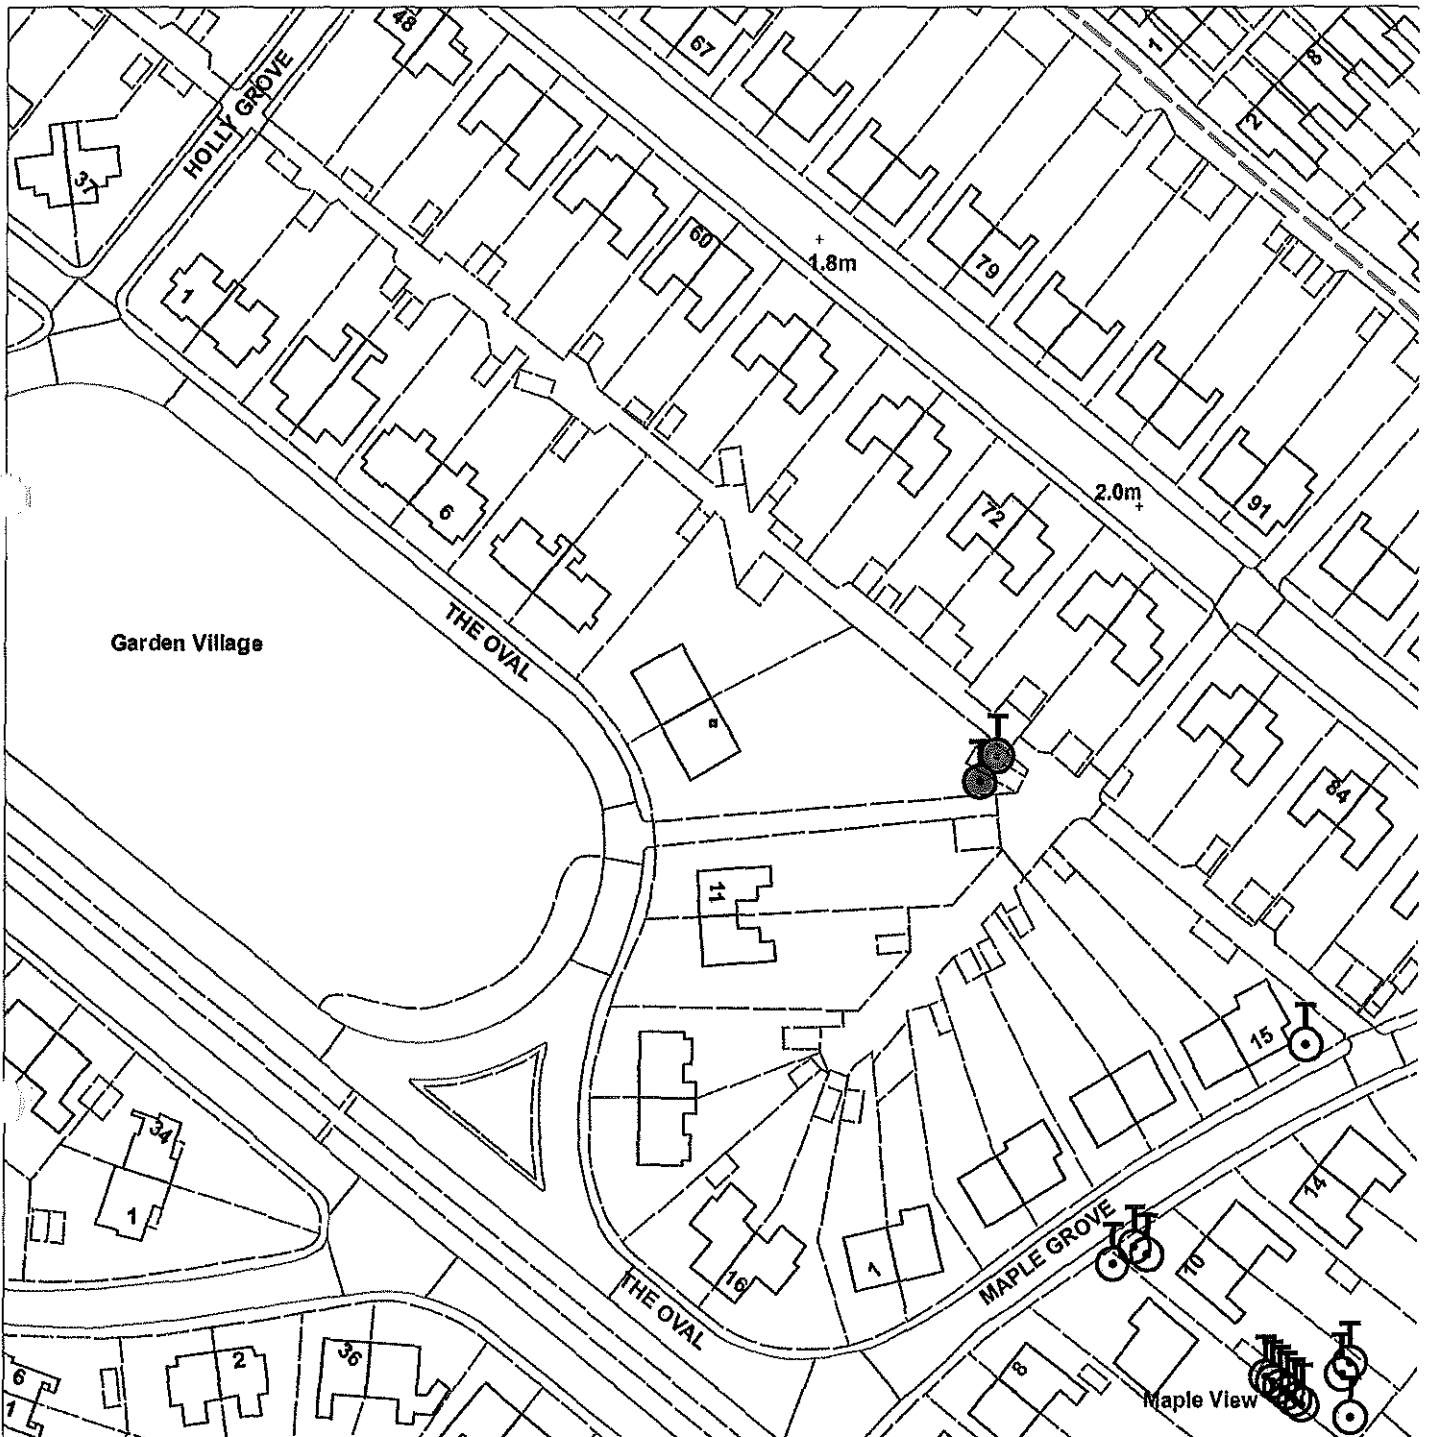

TPO 146 10 The Oval

Not Set

Scale : 1:1248

Organisation	Hull City Council
Department	Planning Department
	Not Set
Date	27 April 2015