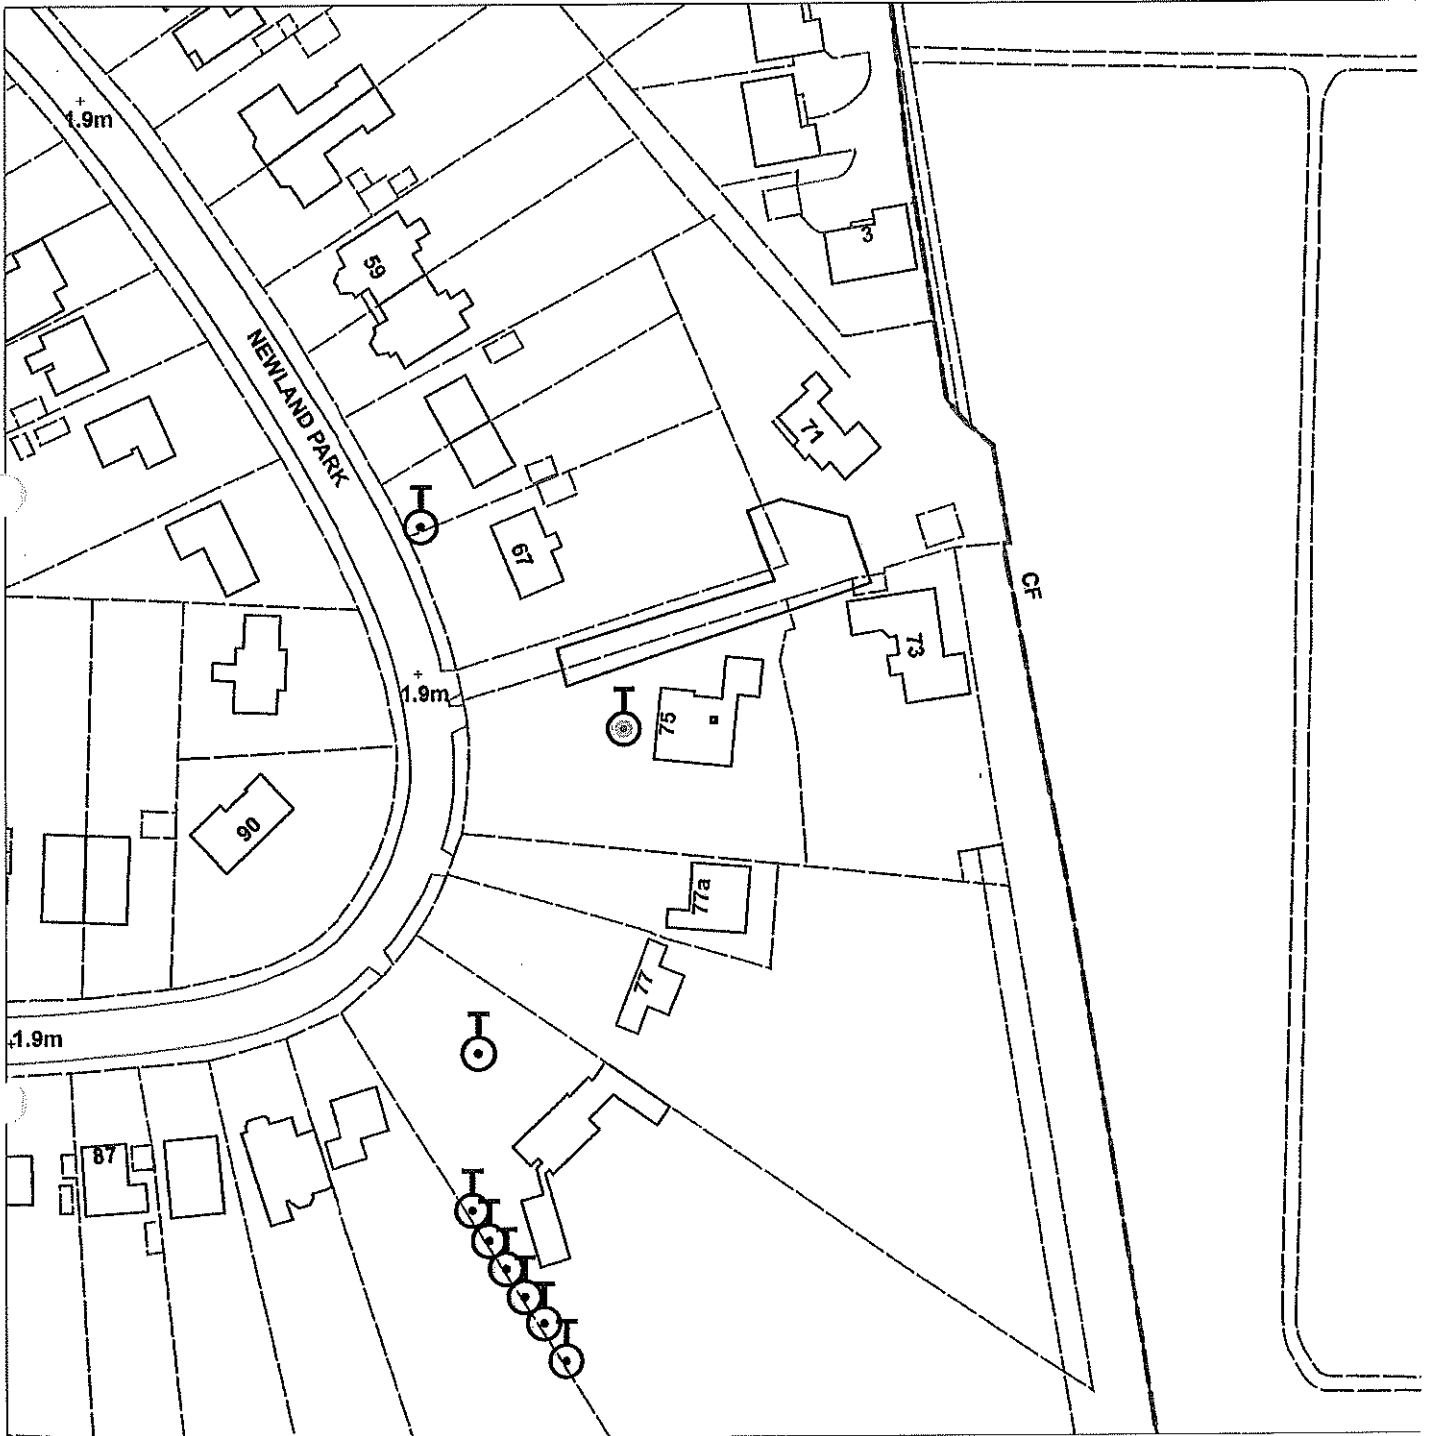

TPO 136 75 Newland Park

Not Set

Scale : 1:1248

Organisation	Hull City Council
Department	Planning Department
	Not Set
Date	27 April 2015