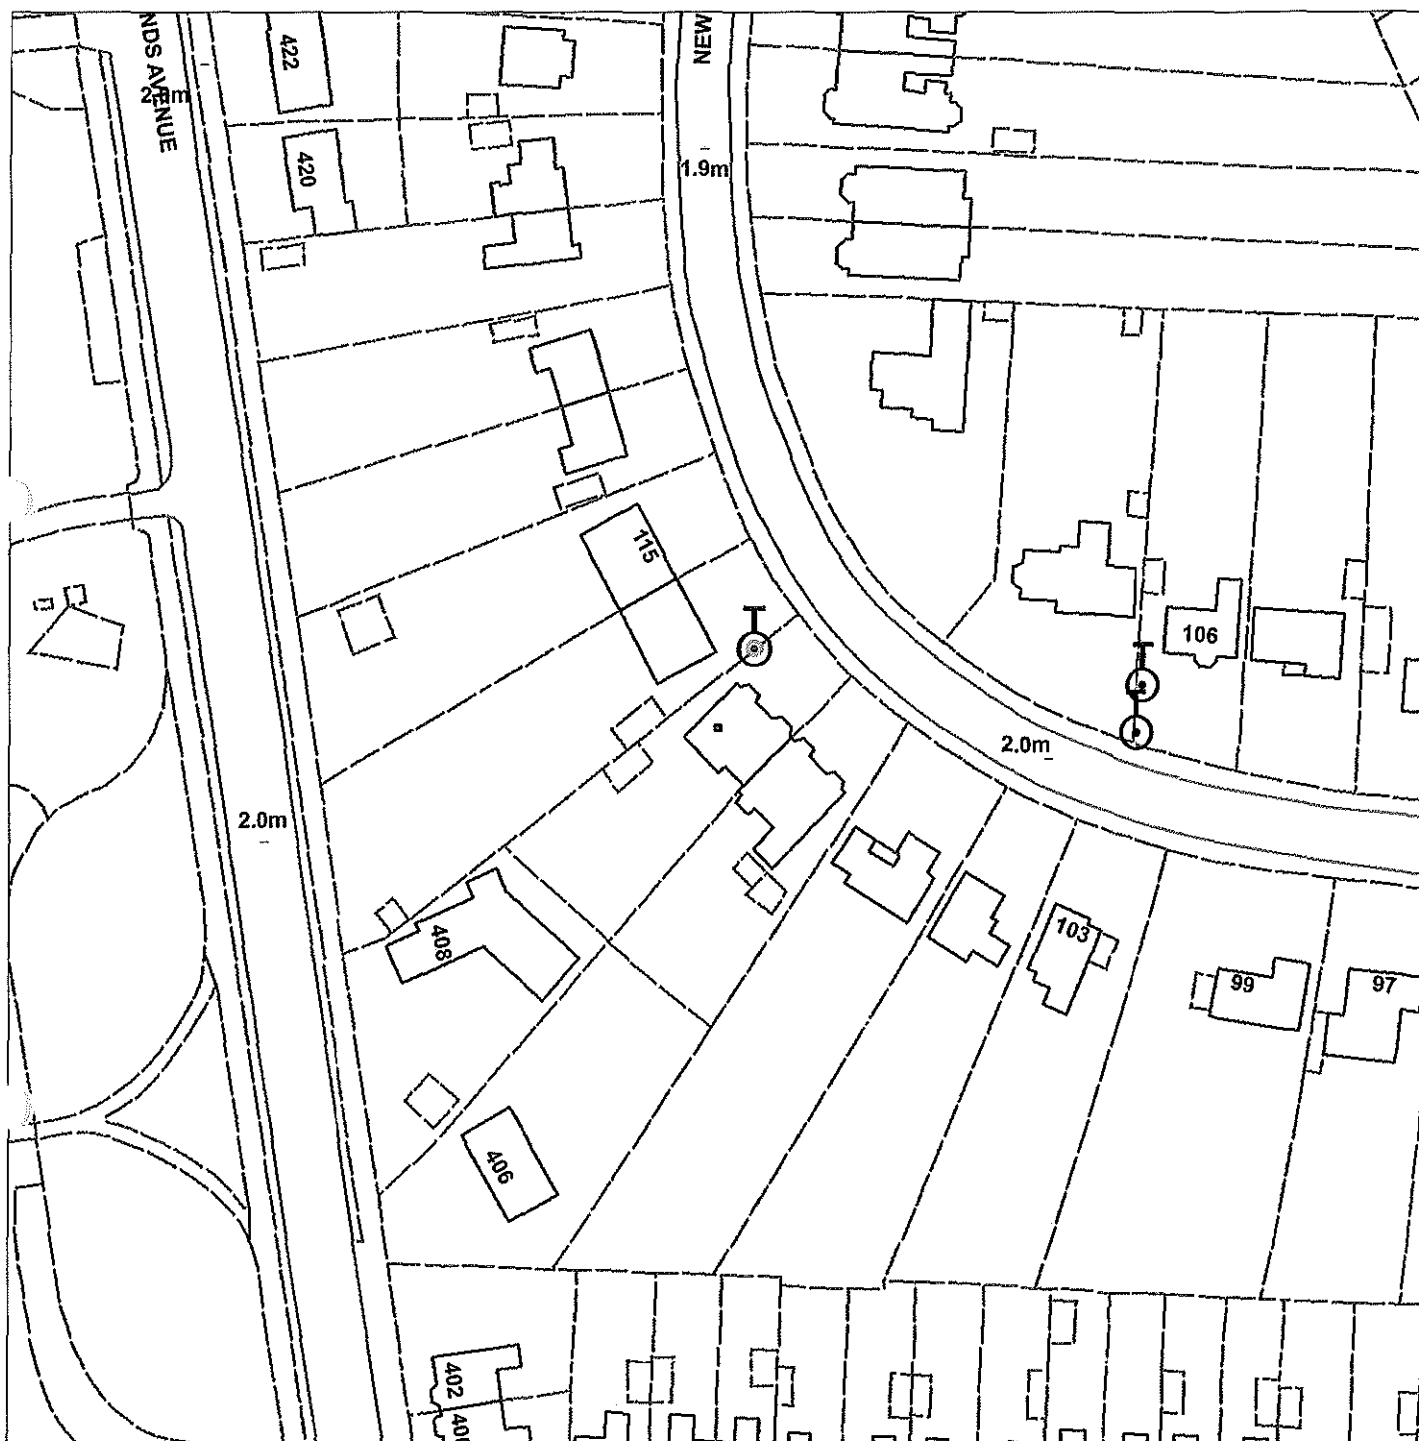

TPO 99 111 Newland Park

Not Set

Scale : 1:1063

Organisation	Hull City Council
Department	Planning Department
	Not Set
Date	27 April 2015