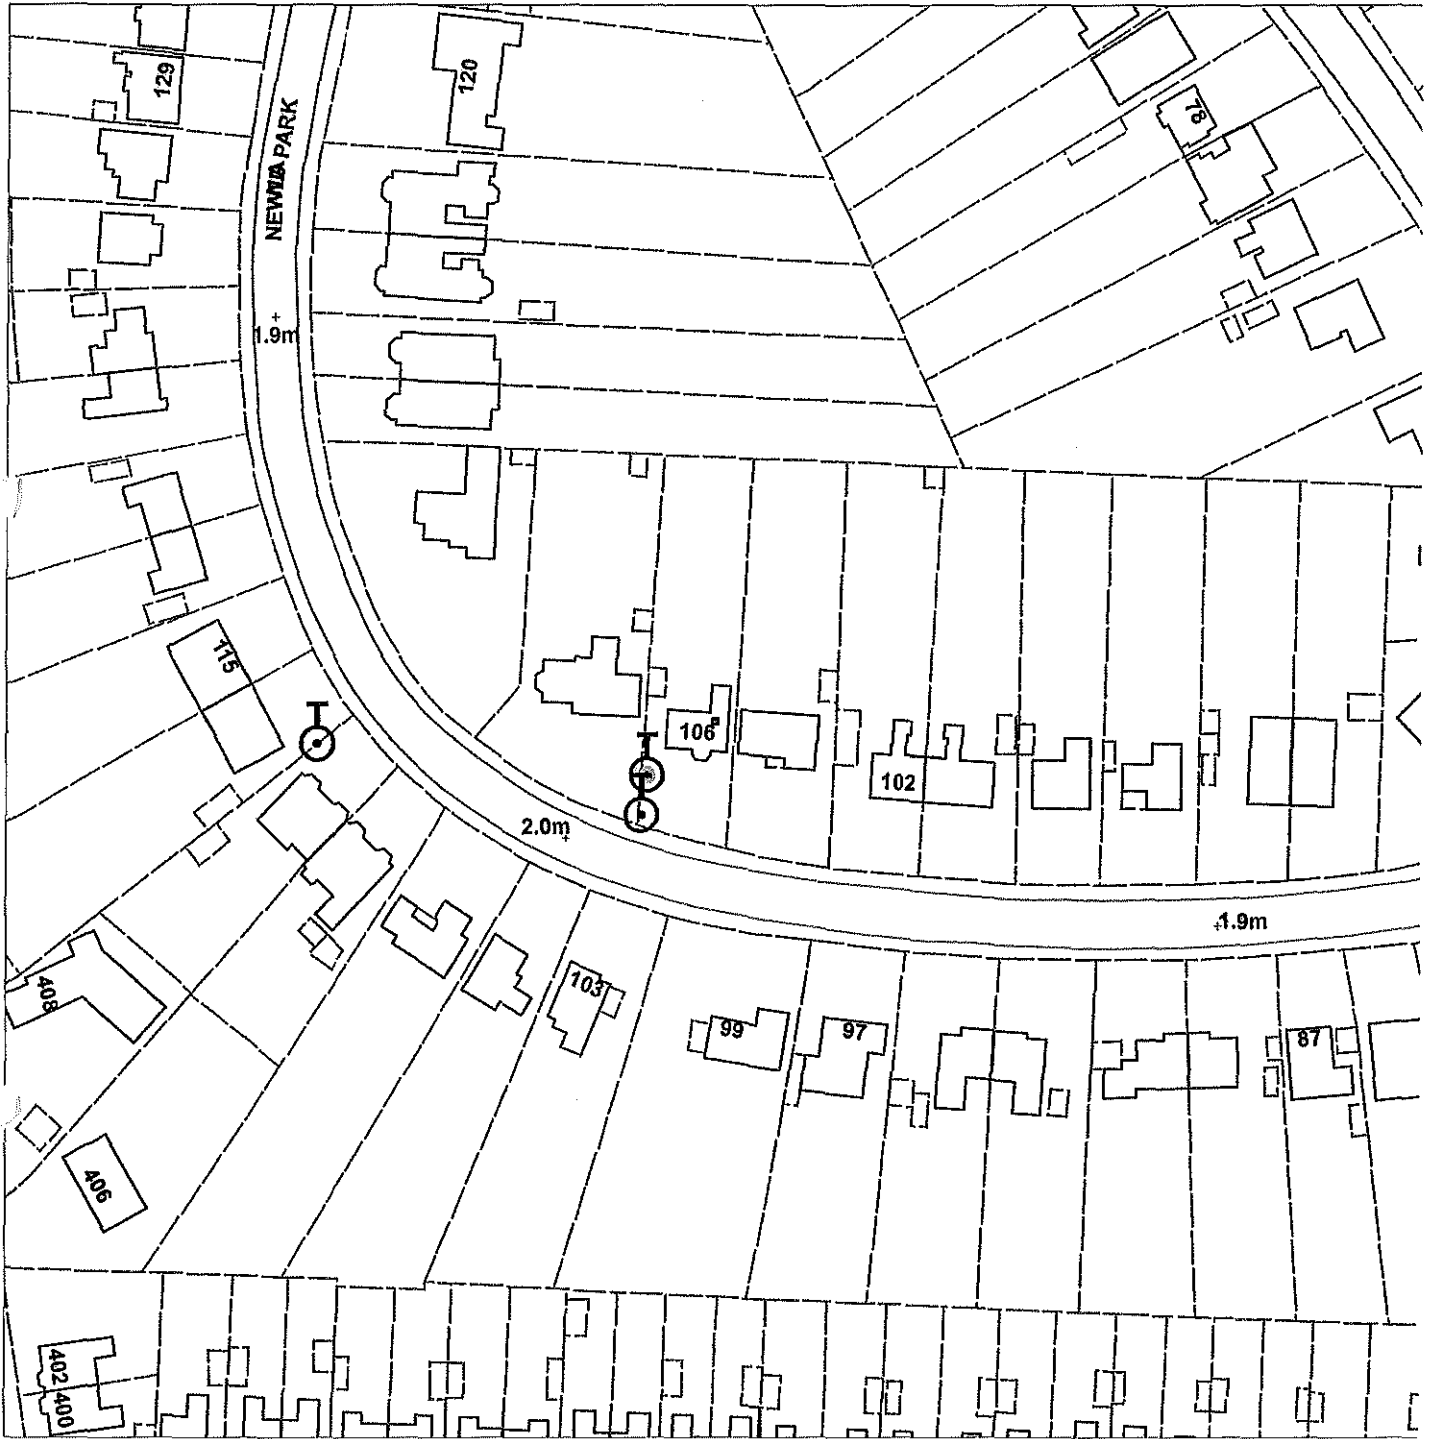

TPO 141 106 Newland Park

Not Set

Scale : 1:1248

Organisation	Hull City Council
Department	Planning Department
	Not Set
Date	27 April 2015