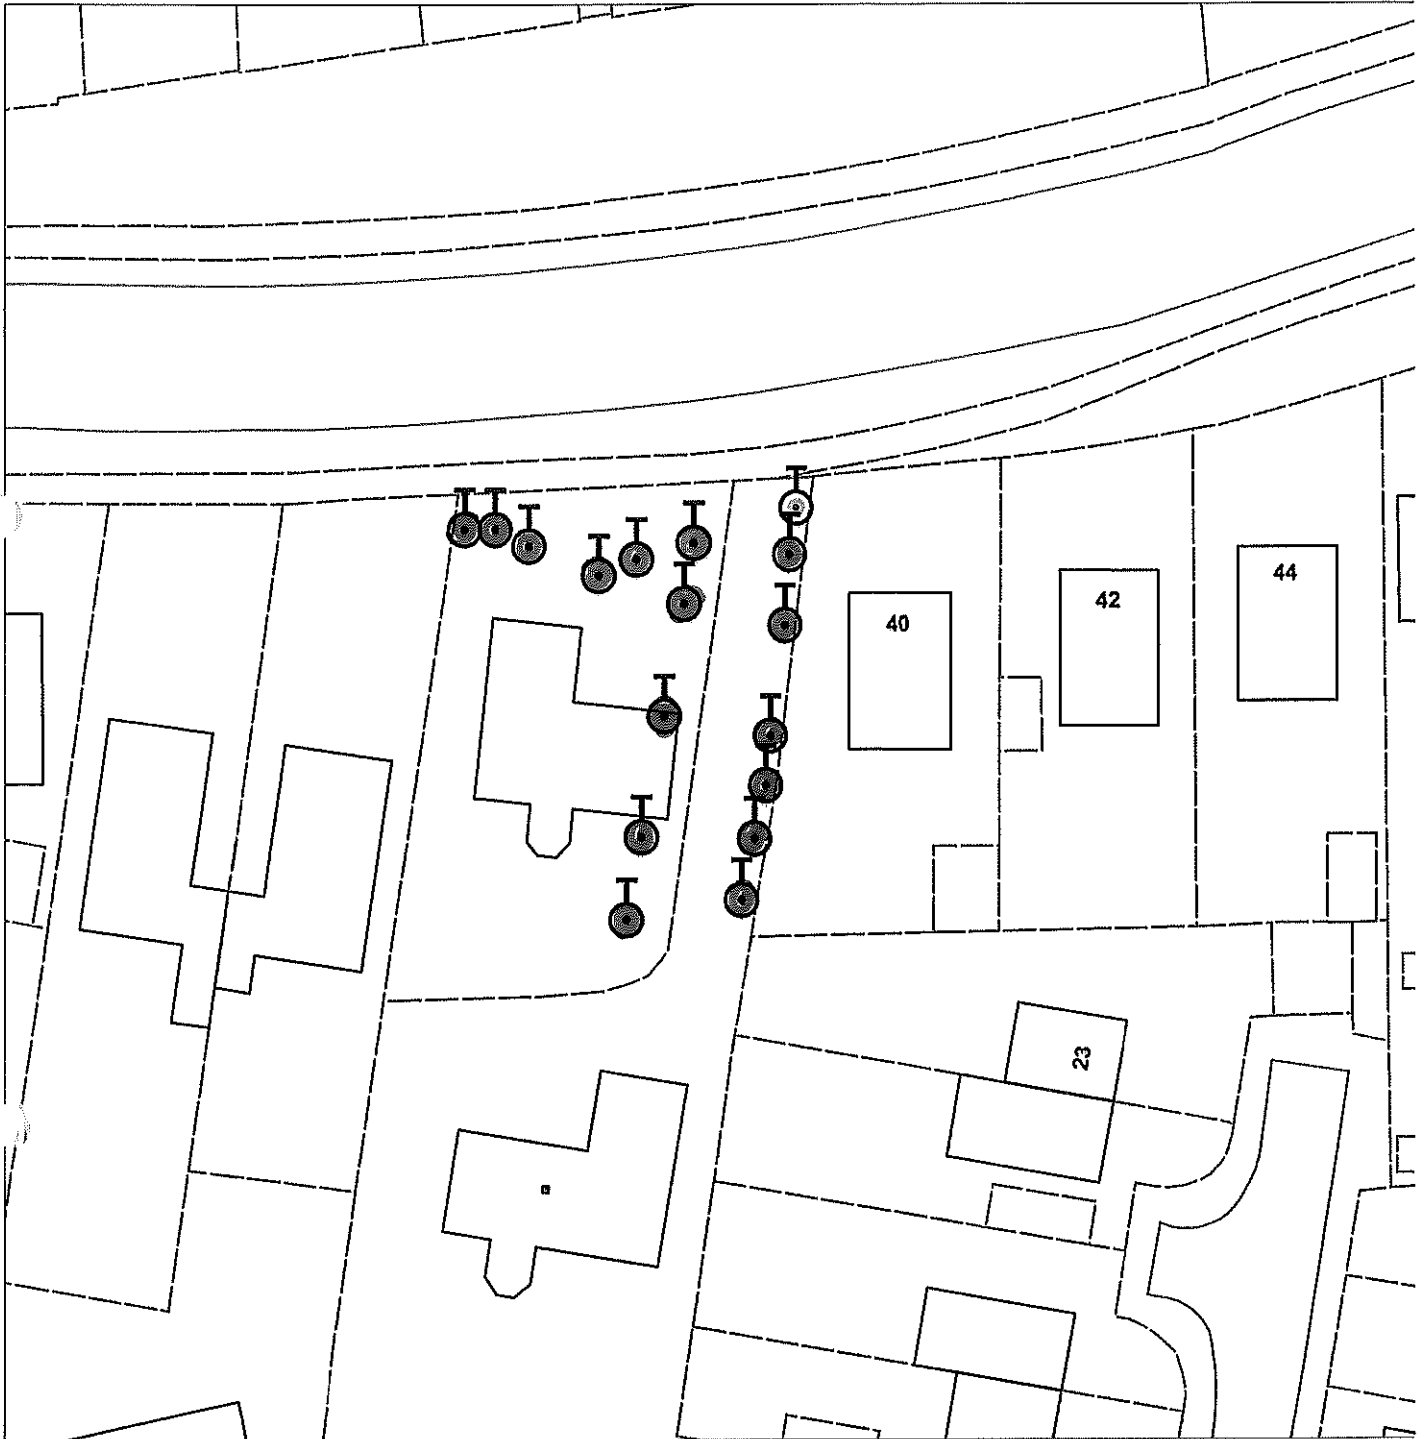

TPO65 34 Main Road

Not Set

Scale : 1:531

Organisation	Hull City Council
Department	Planning
	Not Set
Date	22 April 2015