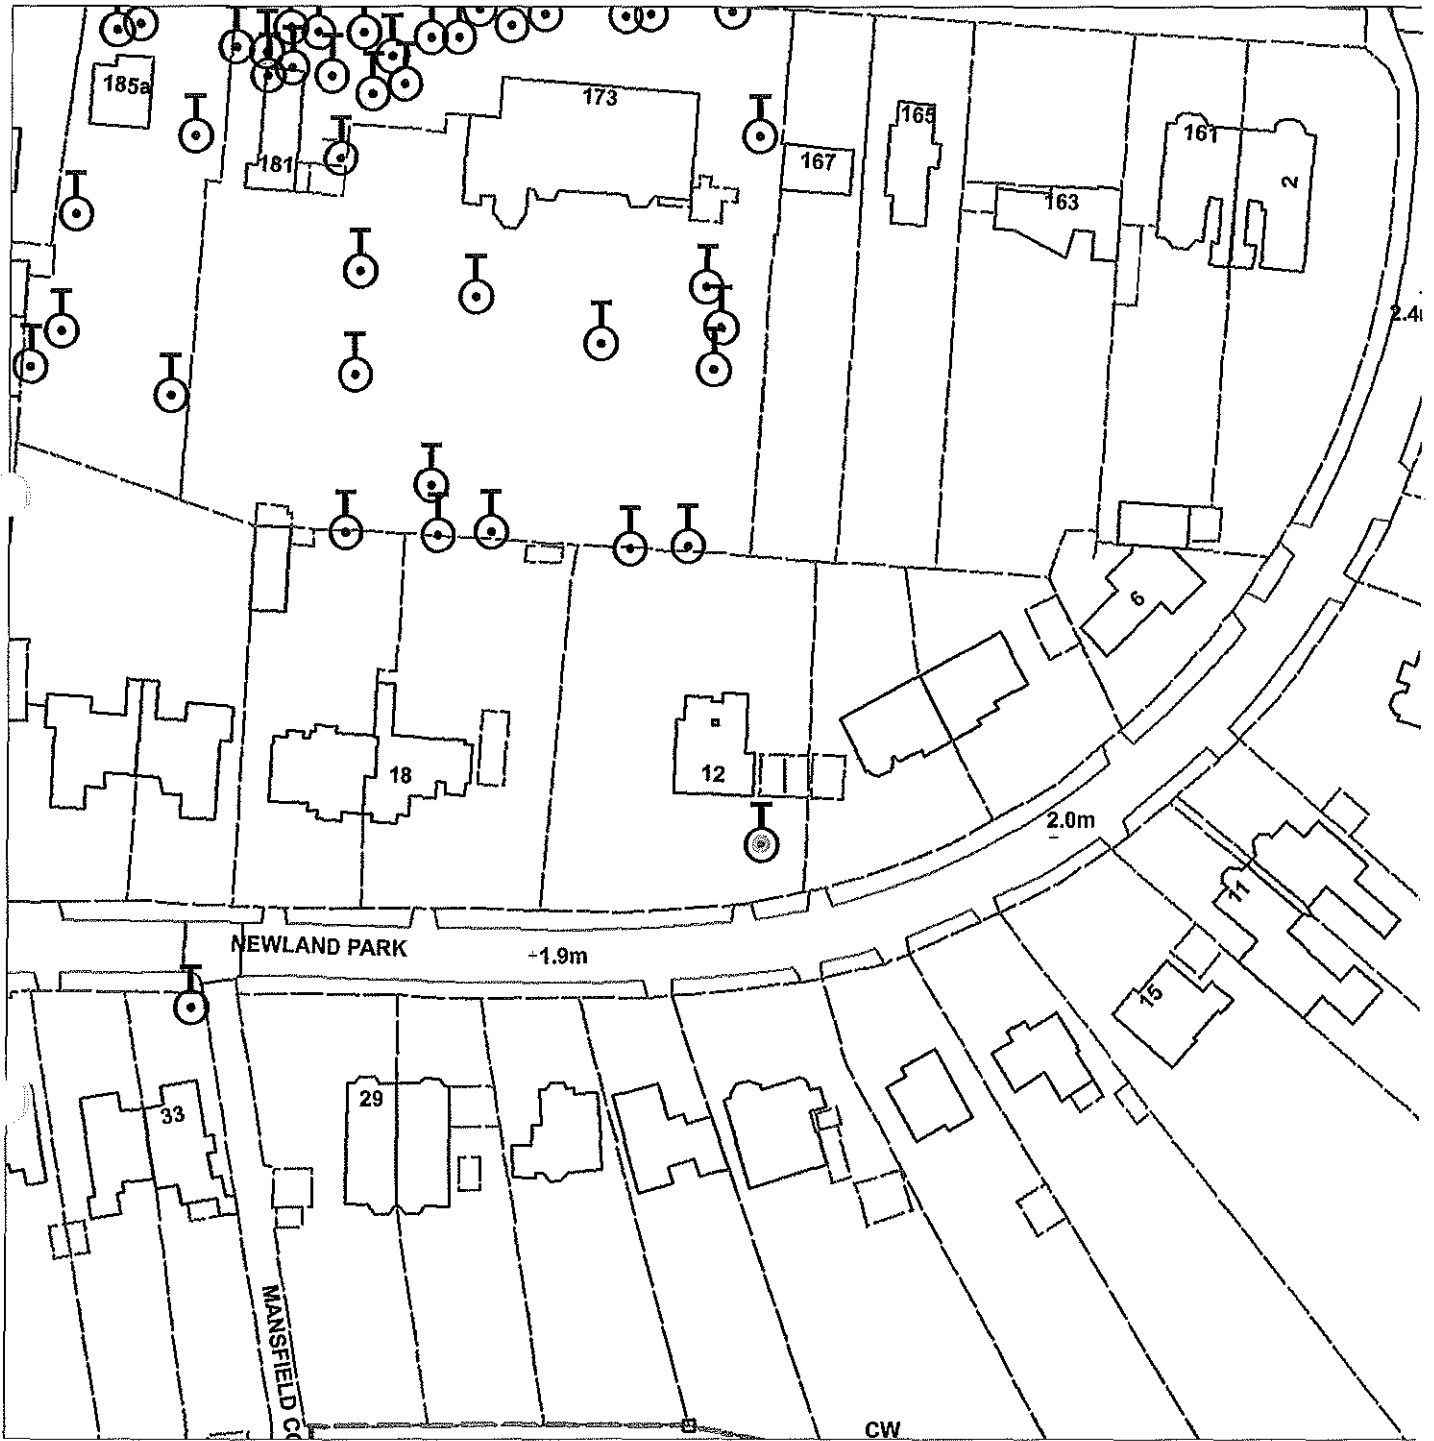

TPO 103 12 Newland Park

Not Set

Scale : 1:1063

Organisation	Hull City Council
Department	Planning Department
	Not Set
Date	27 April 2015