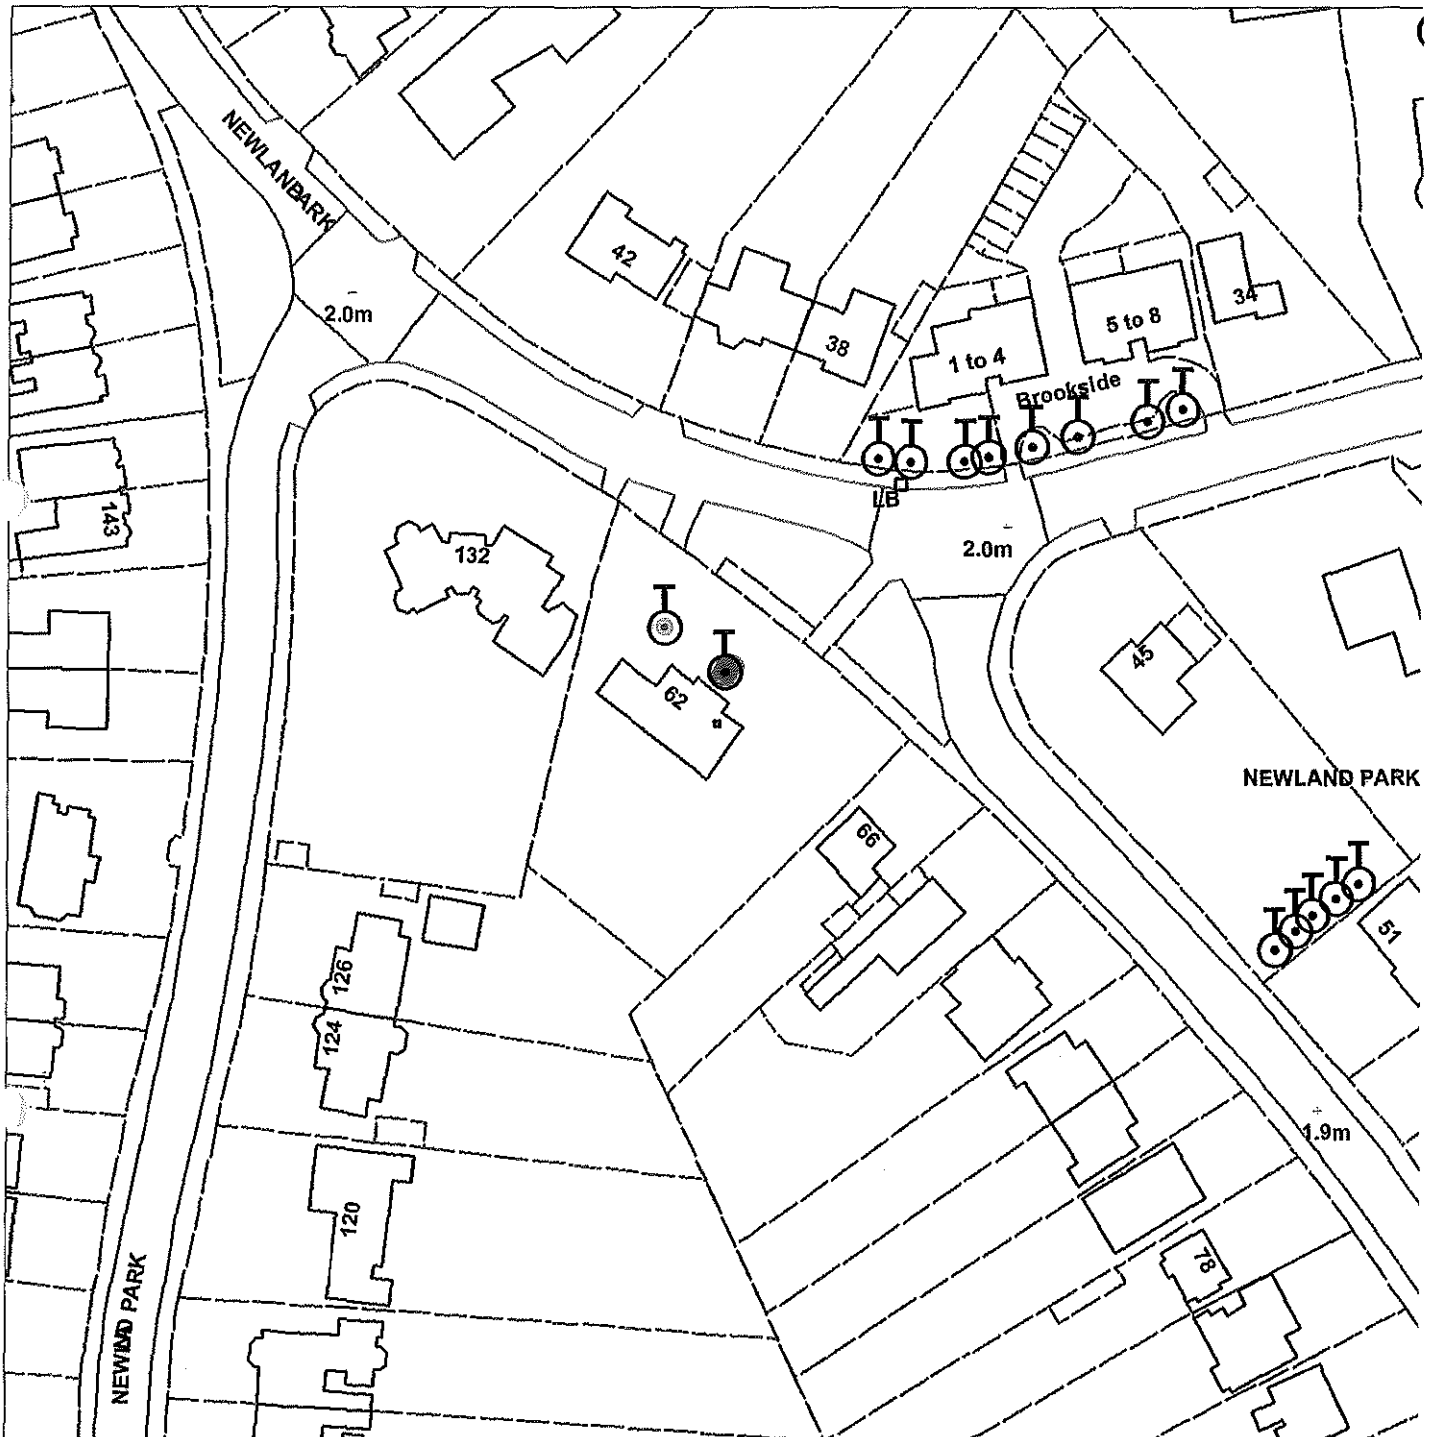

TPO 100 62 Newland Park

Not Set

Scale : 1:1063

Organisation	Hull City Council
Department	Planning Department
	Not Set
Date	27 April 2015