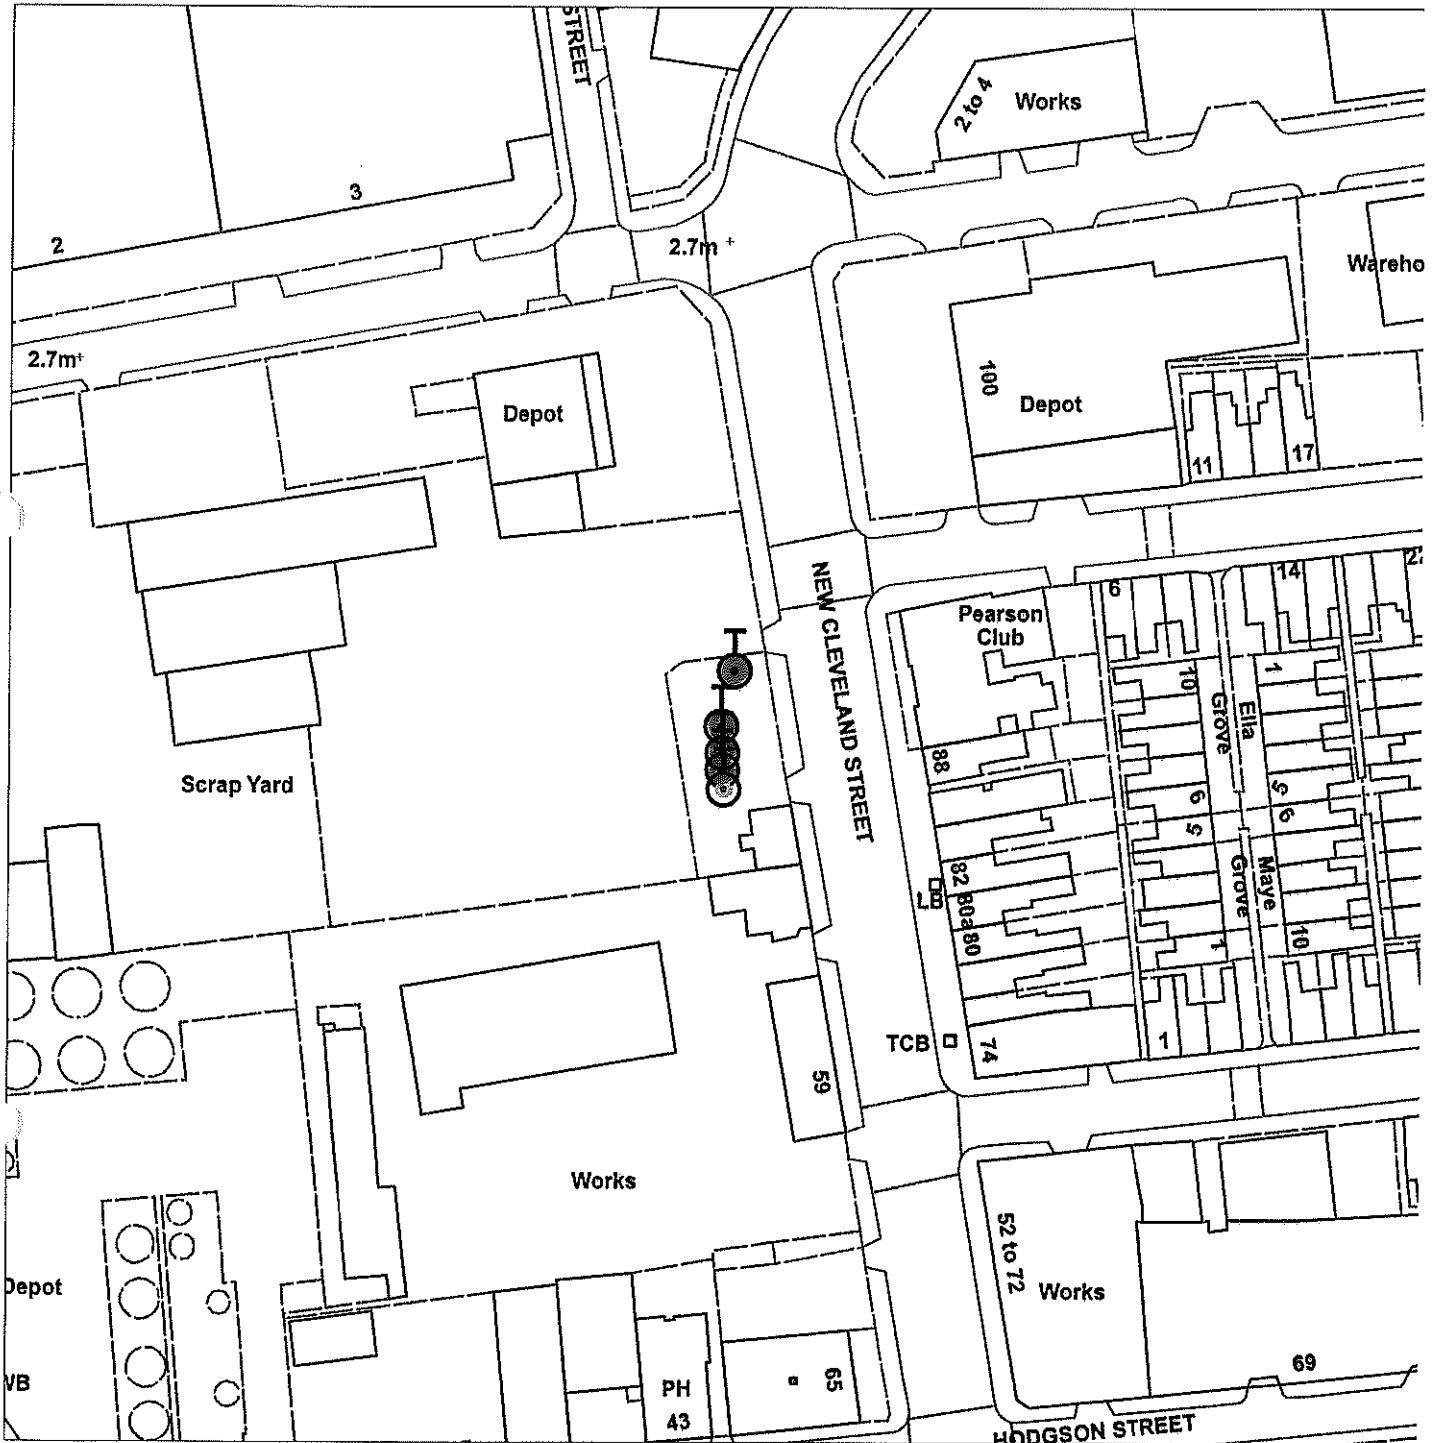

TPO66 West Side of New Cleveland Street

Not Set

Scale : 1:1063

Organisation	Hull City Council
Department	Planning
	Not Set
Date	22 April 2015