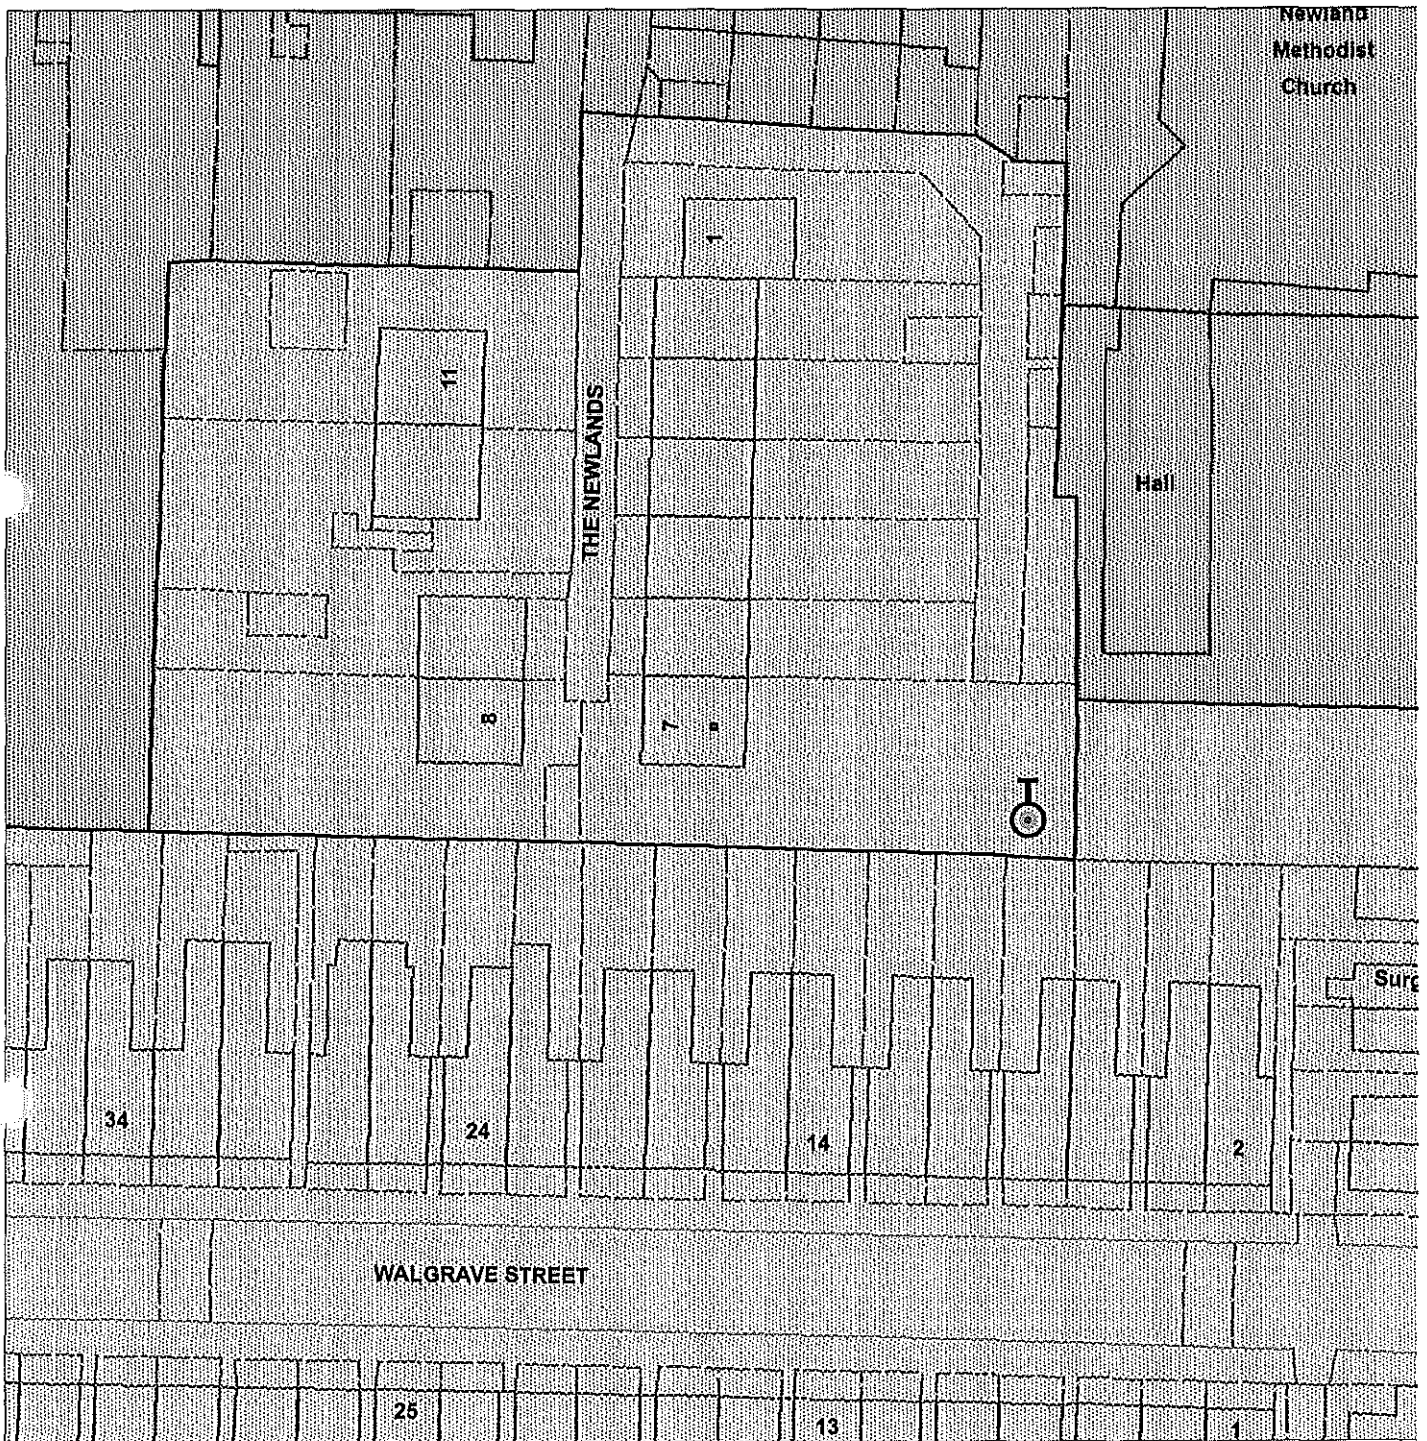

TPOD 7 The Newlands

Not Set

Scale : 1:531

Organisation	Hull City Council
Department	Planning
	Not Set
Date	28 April 2015