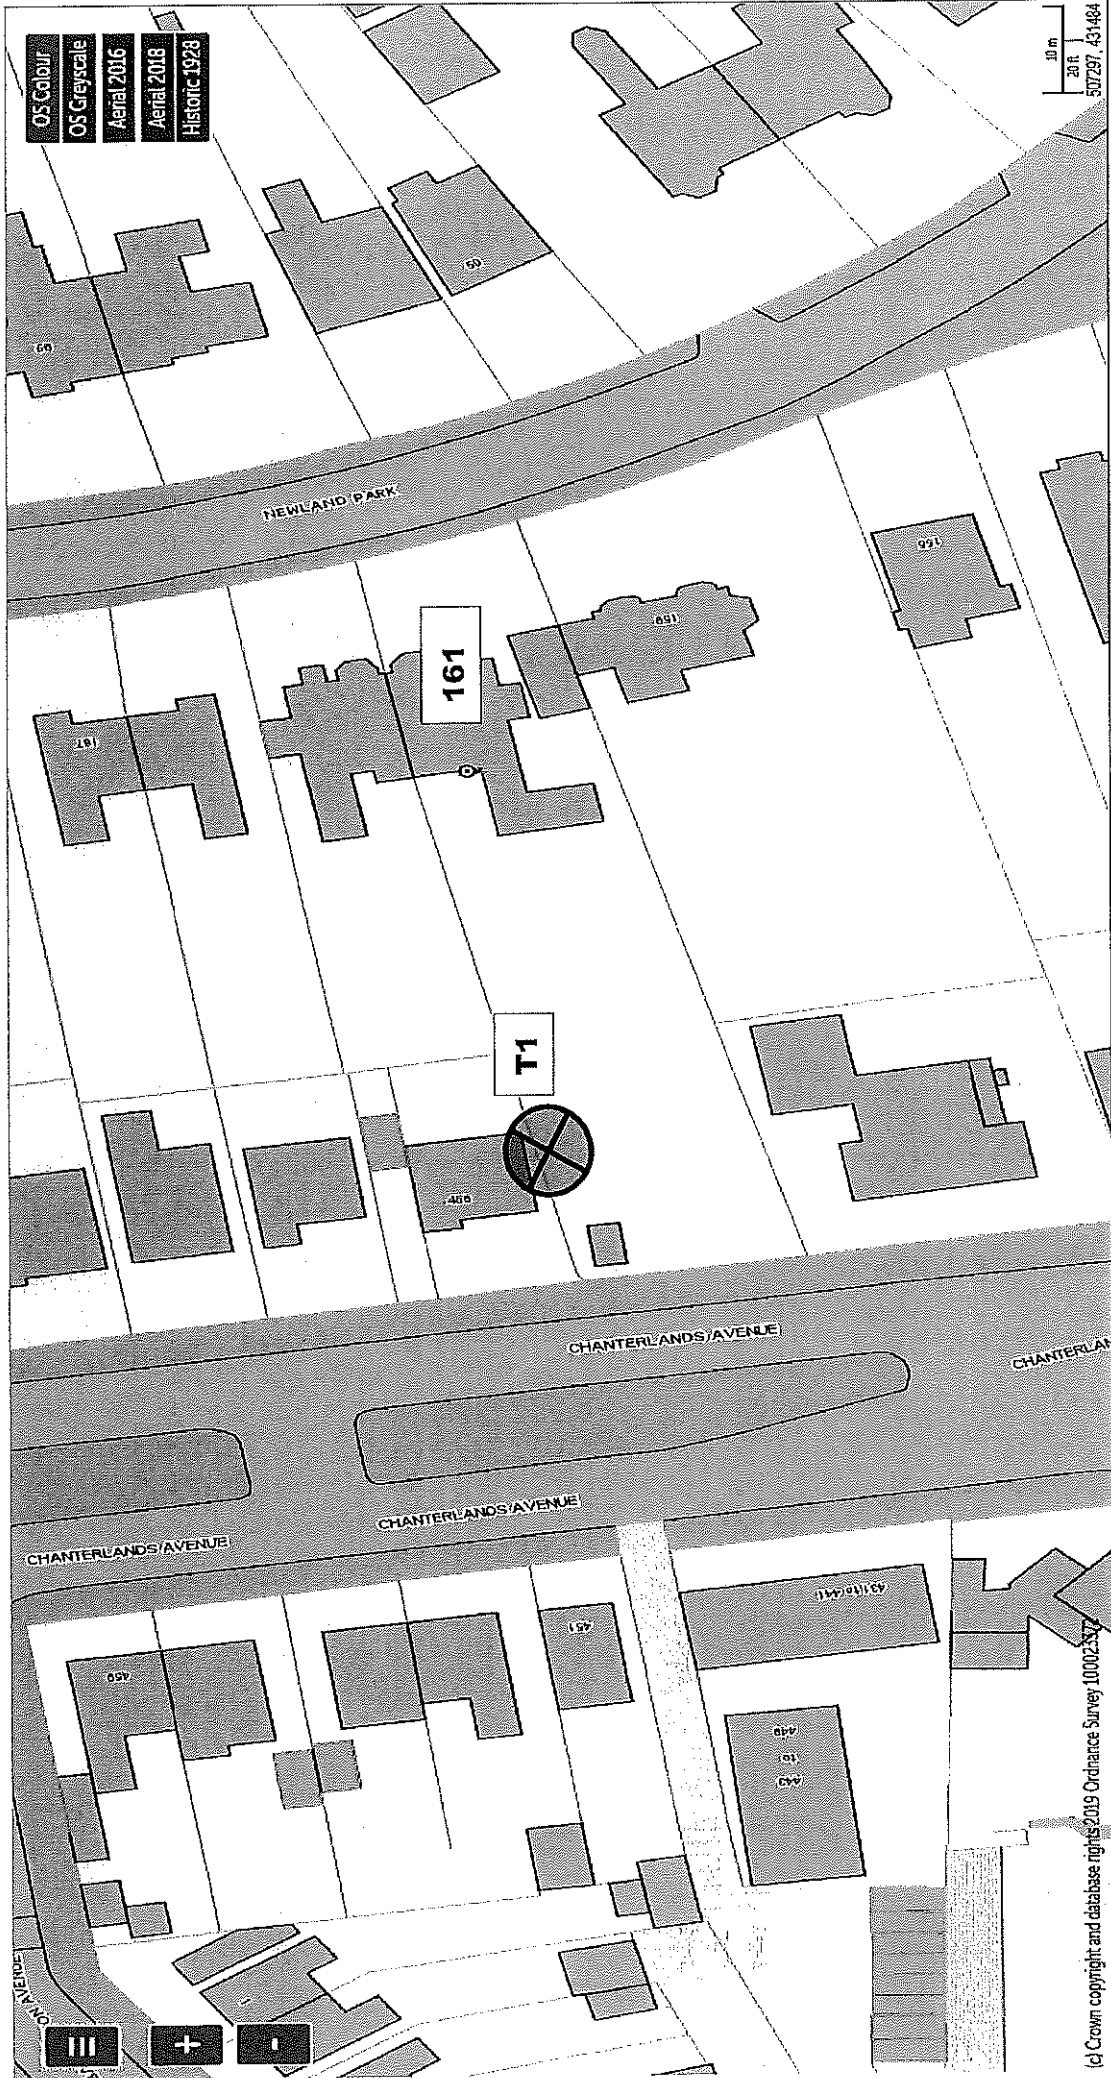

161 Newland Park, Kingston Upon Hull, HU5 2DX