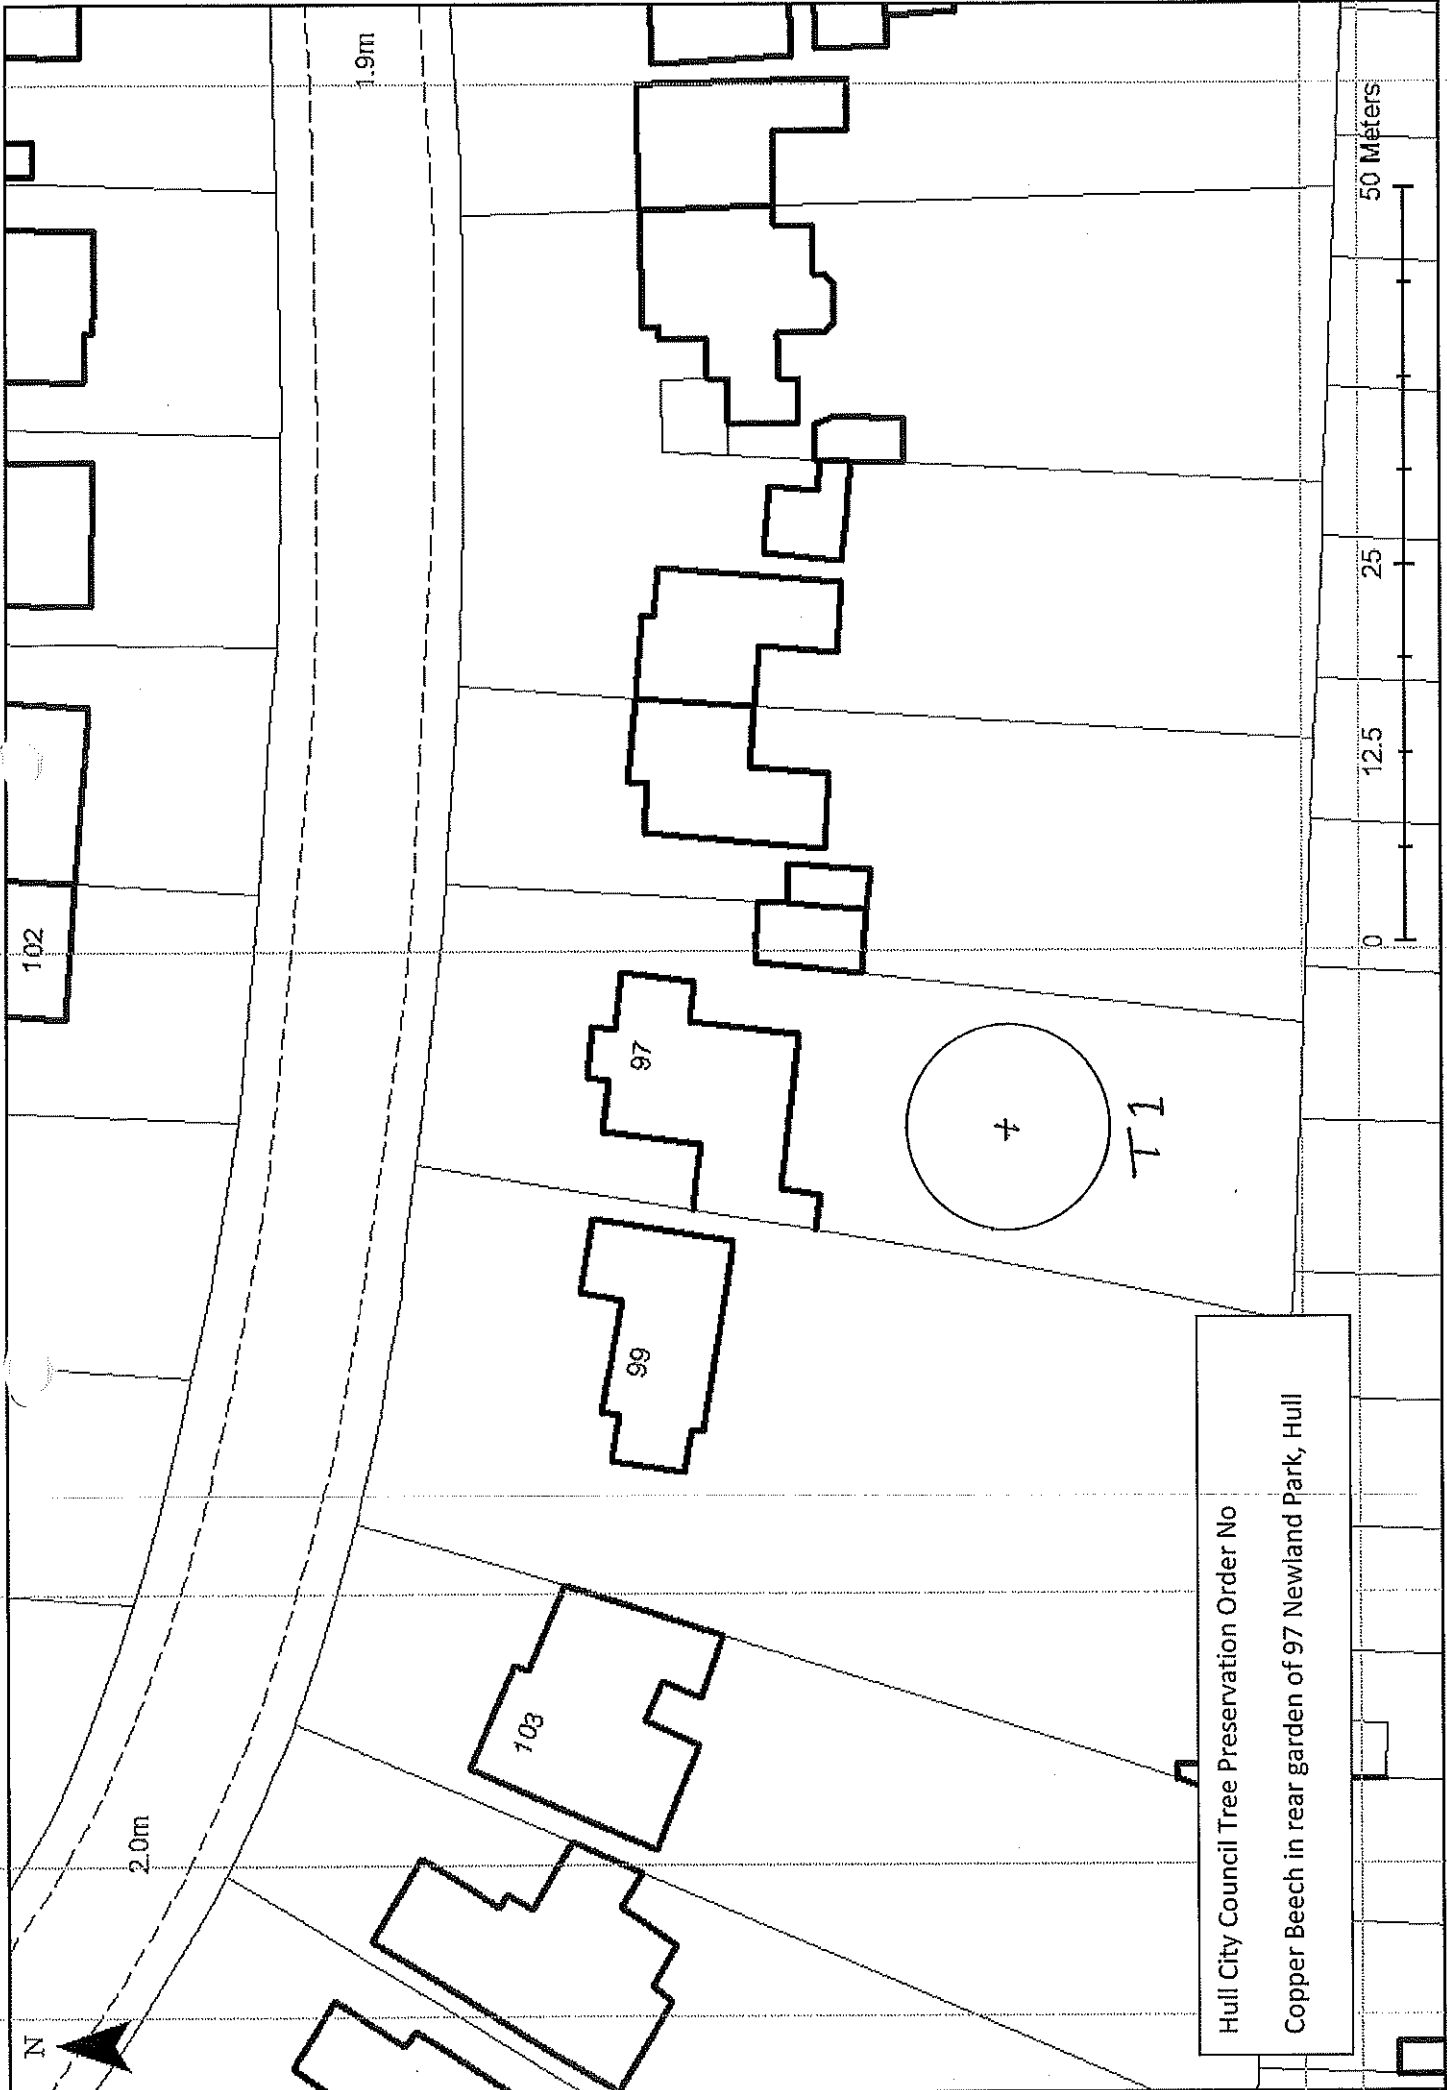

TPO 218 97 NEWLAND PARK.

Hull City Council Tree Preservation Order No
Copper Beech in rear garden of 97 Newland Park, Hull