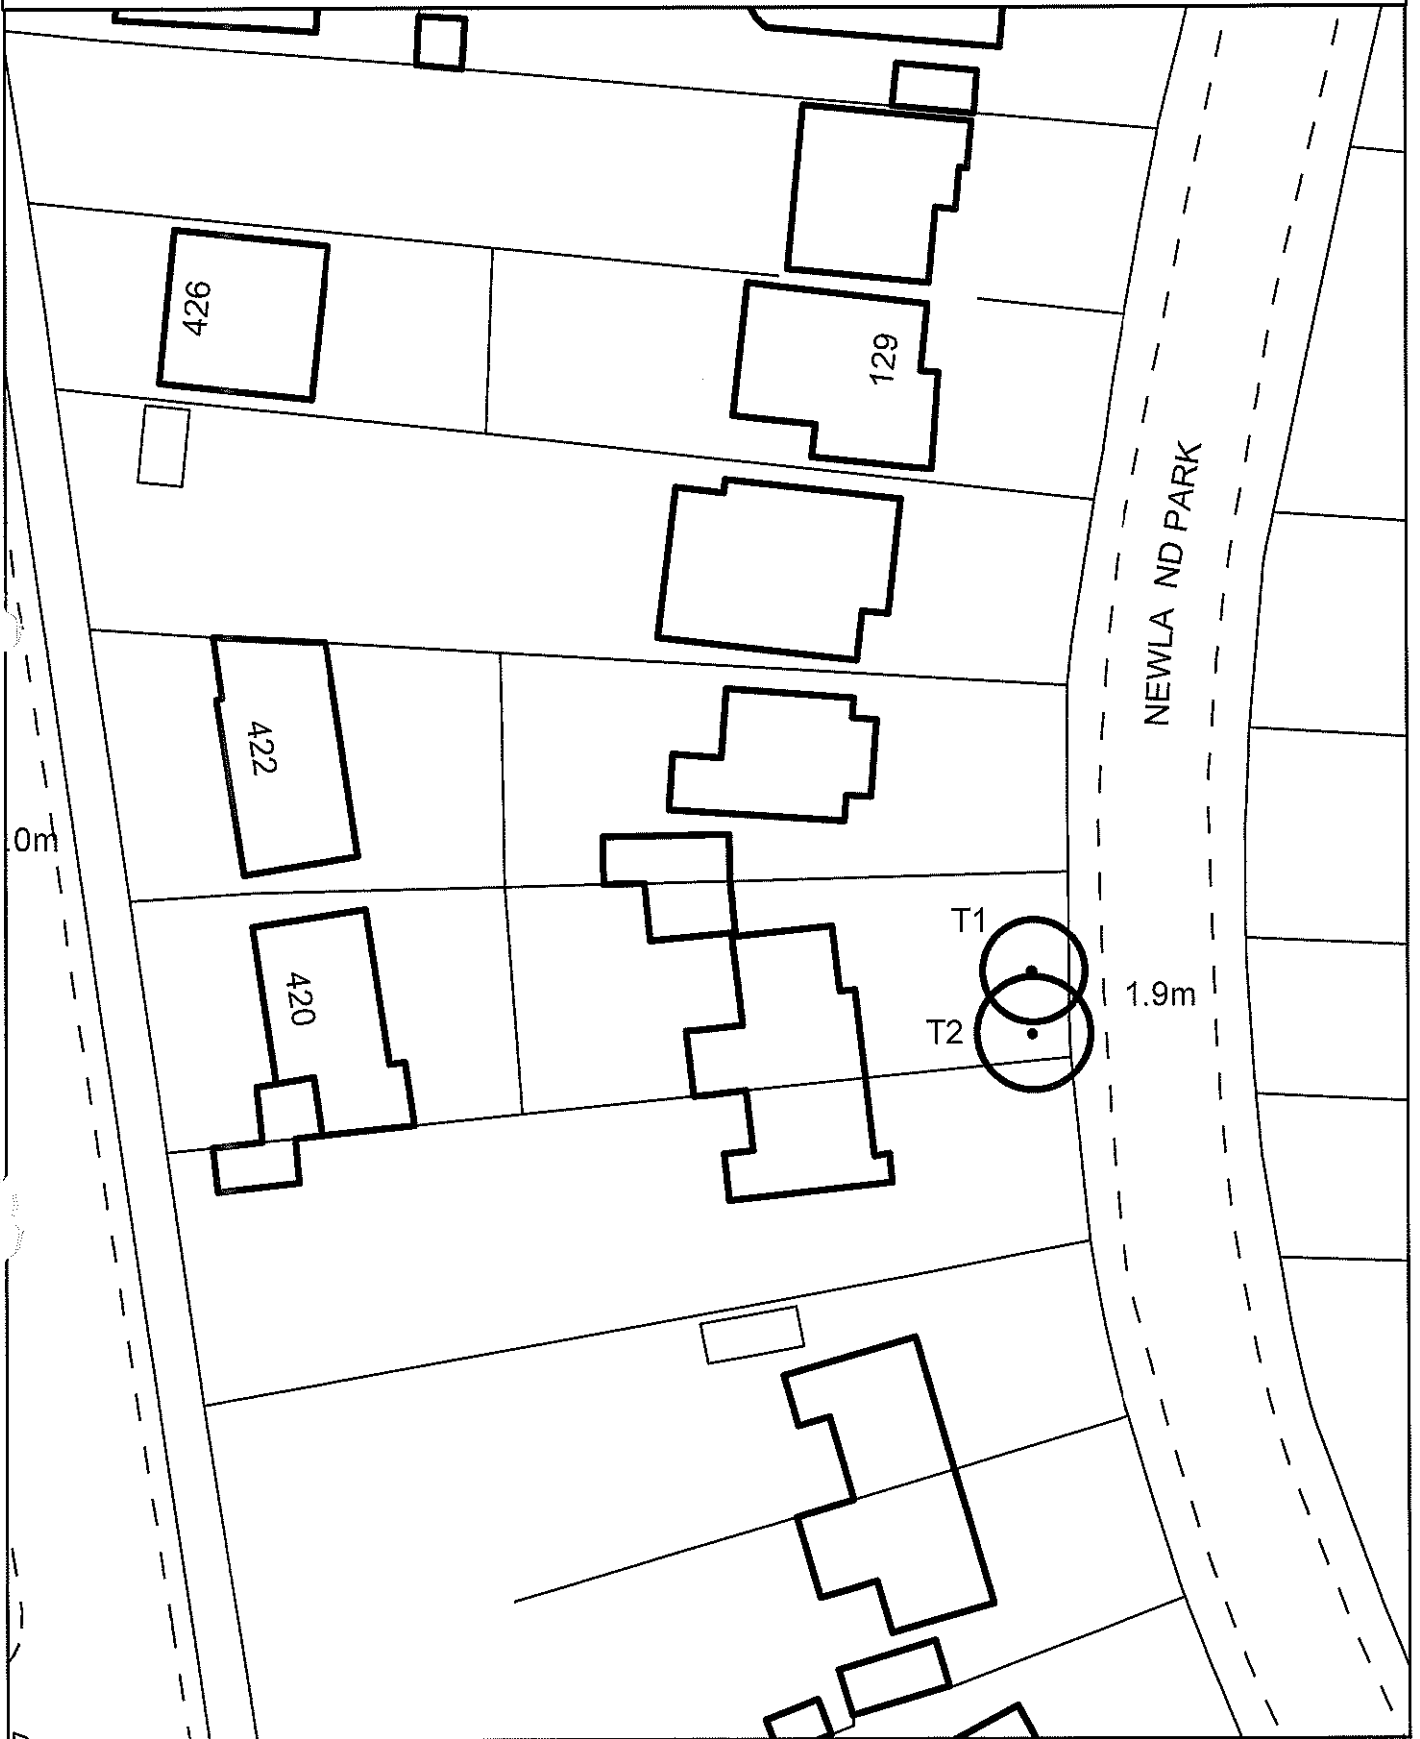

**Tree Preservation Order No. 208**

**T1 = Purple Leaved Cherry Plum T2 = Silver Birch**

**Scale: 1:500**

Crown copyright and database rights [2011] Ordnance Survey [100023372]