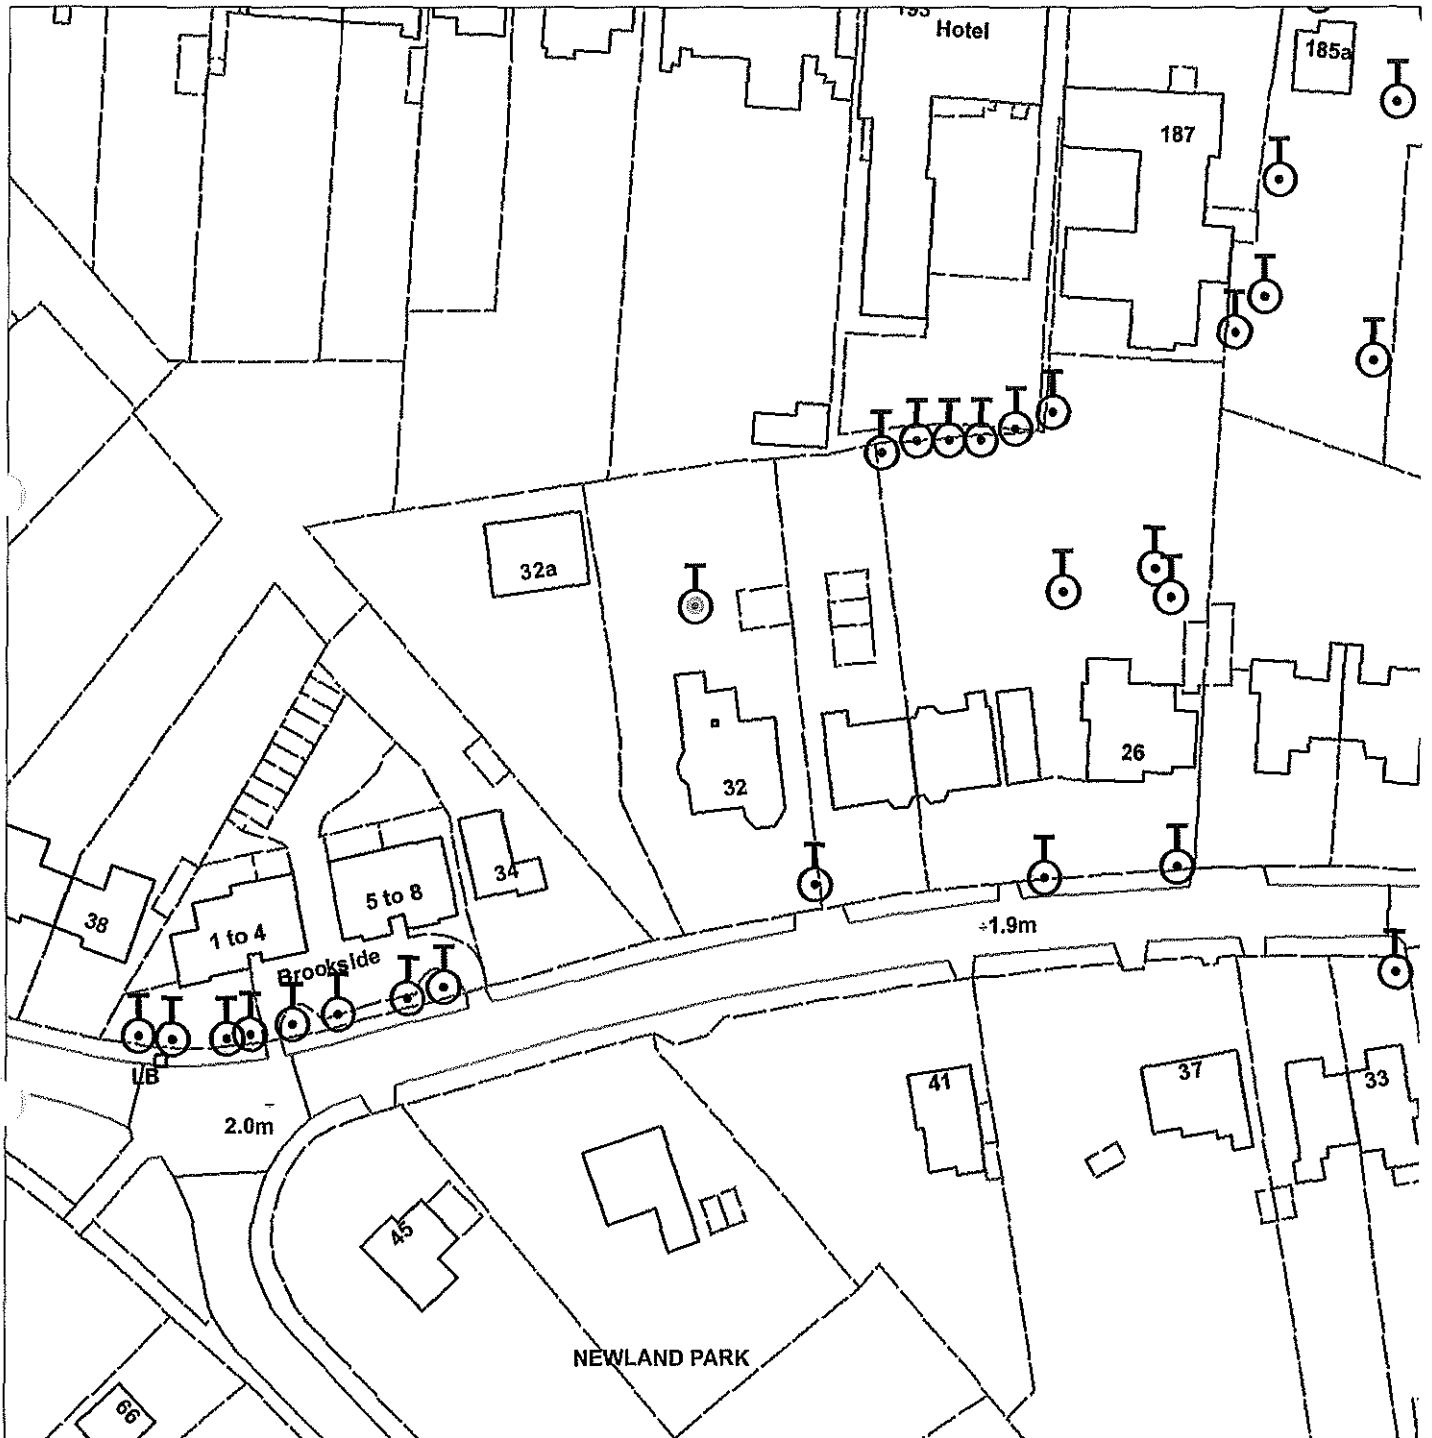

TPO 113 32 Newland Park

Not Set

Scale : 1:1063

Organisation	Hull City Council
Department	Planning Department
	Not Set
Date	27 April 2015