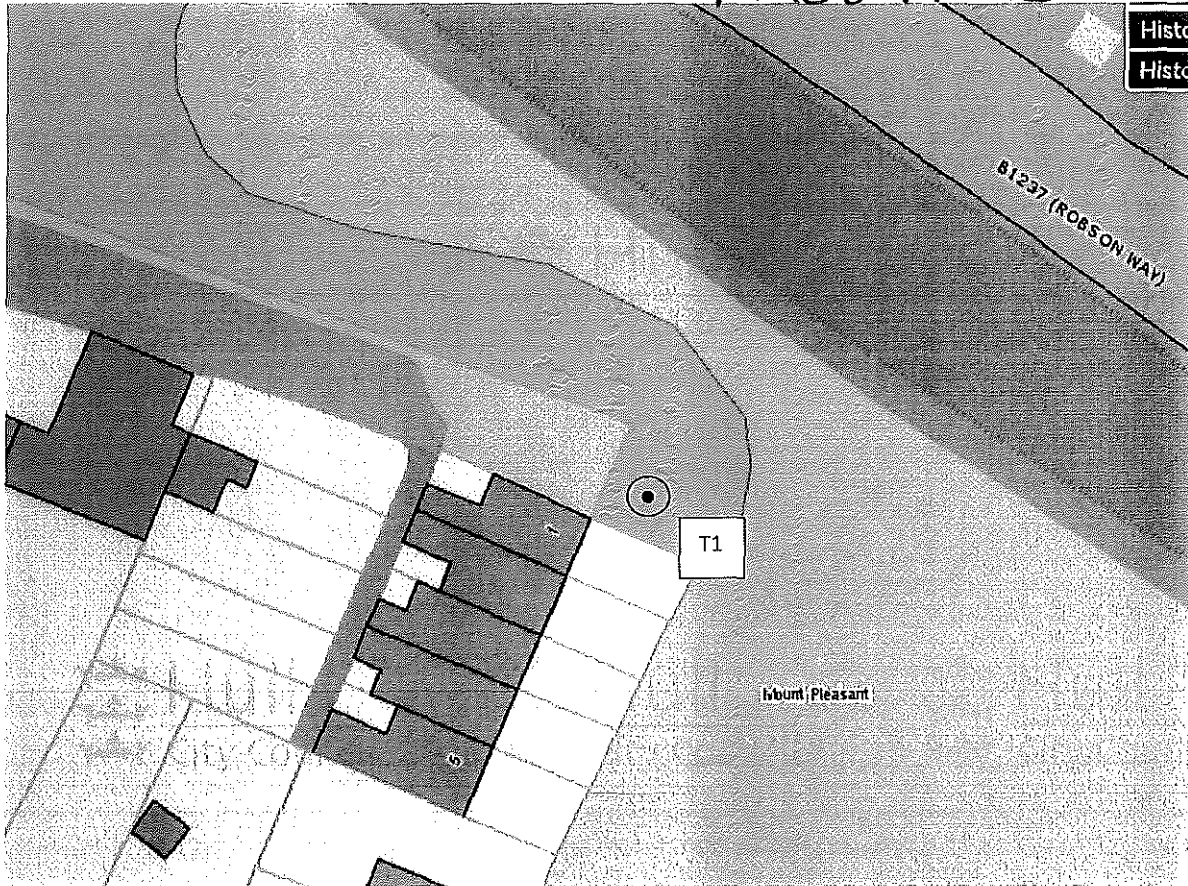

TPO 249
1 MOUNT PLEASANT.

T1: Lime Tree

A mature specimen, which offers some amenity value to the Sutton Village Conservation Area.