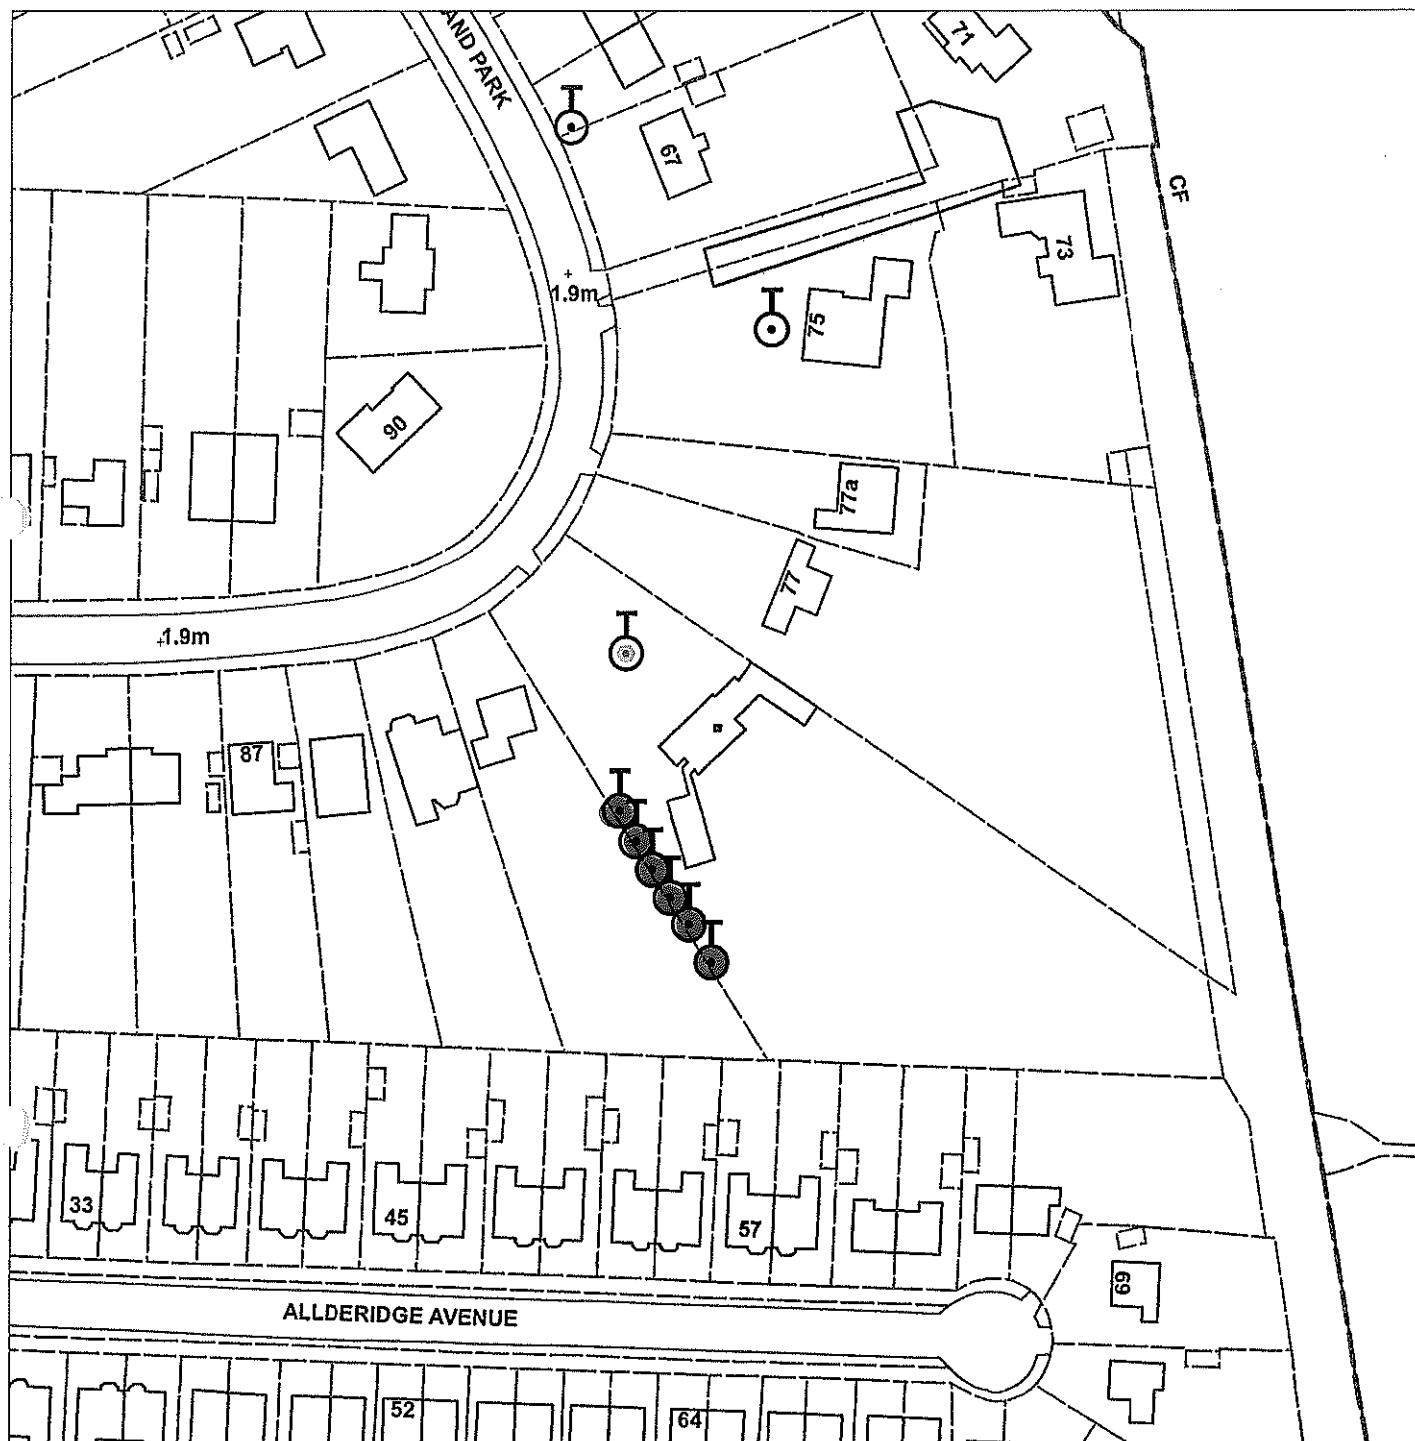

TPO 155 79 Newland Park

Not Set

Scale : 1:1248

Organisation	Hull City Council
Department	Planning Department
	Not Set
Date	27 April 2015