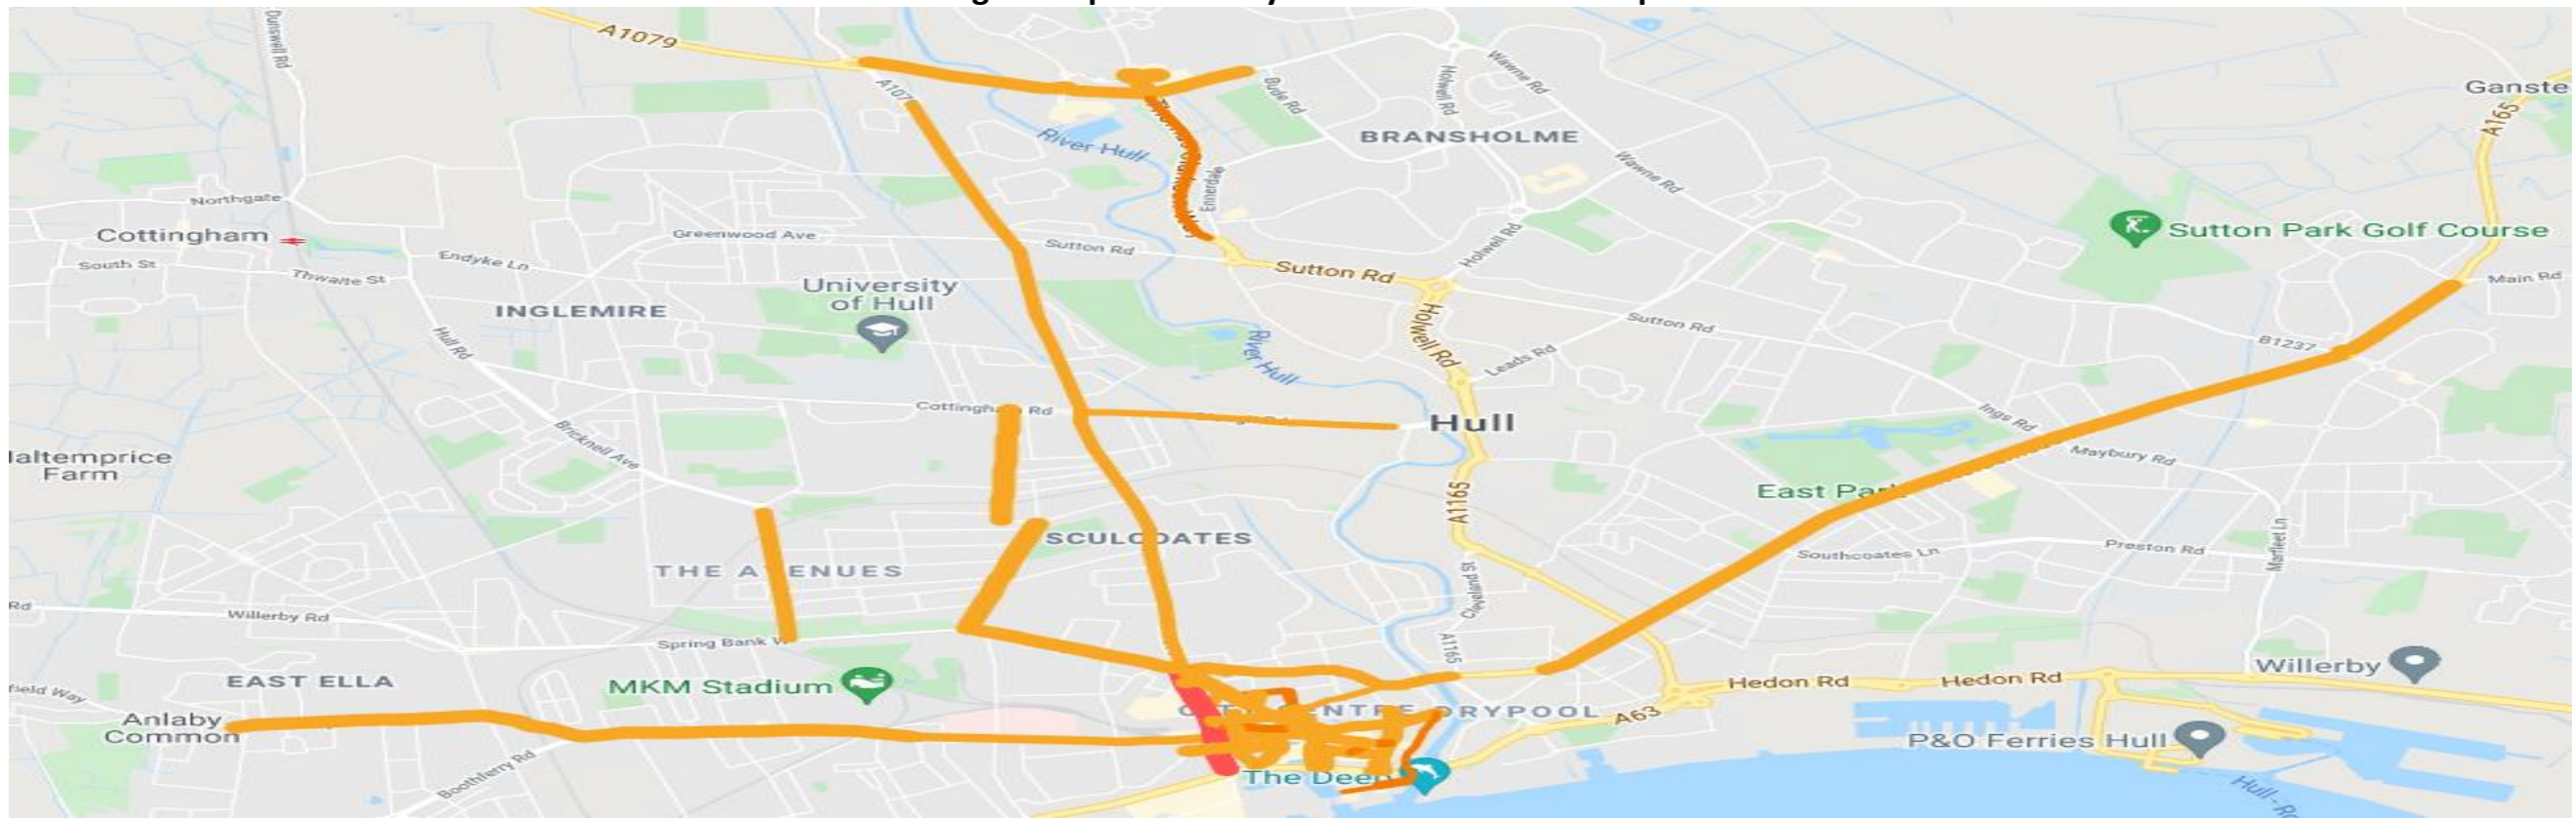

Kingston Upon Hull City Council – Overview Map

City Centre View

Christmas Embargo Restrictions

- | | |
|----------------------|--------------------------------|
| A165 Freetown Way | Myton Street |
| Albion Street | Newland Ave |
| Alfred Gelder Street | North Church Side |
| Anlaby Road | Osborne Street |
| Anne Street | Paragon Street |
| Beverley Road | Posterngate |
| Bond Street | Prime Street (Car Park access) |
| Bond Street | Princes Ave |
| Brook Street | Princess Dock Street |
| Carr Lane | Prospect Street |
| Chanterlands Ave | Queen Victoria Square |
| Clough Road | Queens Dock Ave |
| Dagger Lane | Raich Carter Way/ Kingswood |
| Ferensway | Savile Street |
| George Street | Silver Street |
| High Street | South Street |
| Holderness Road | Spencer Street |
| Humber Street | Spring Bank |
| Jameson Street | Story Street |
| John Newton Way | Thomas Clarkson Way |
| King Edward Street | Trinity House Lane |
| Lowgate | Waterhouse Lane |
| Market Place | Whitefriagate |

*Amber: Any works planned from 05/11/2021 – 03/01/2022 to be discussed with the Street Works Permit Team, with limited or no works in December 2021.

*Red – No works allowed between 05/11/2021 – 03/01/2022