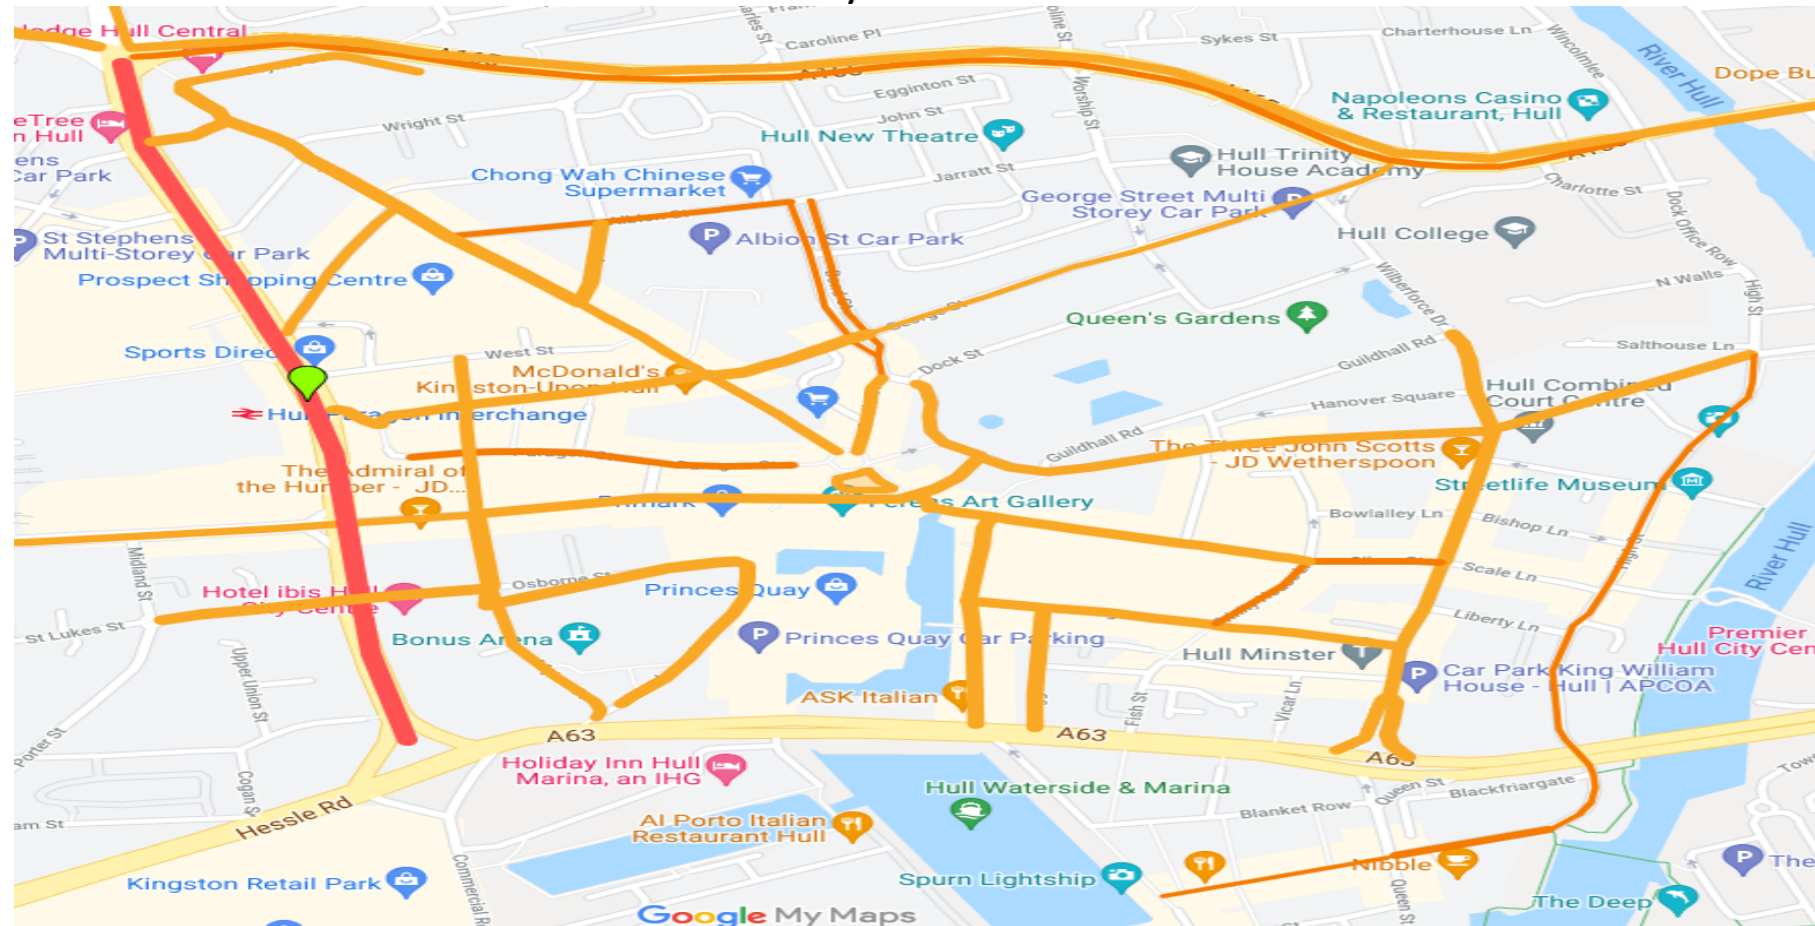

Kingston Upon Hull City Council – Overview Map

City Centre View

Christmas Embargo Restrictions

- | | |
|----------------------|--------------------------------|
| A165 Freetown Way | Myton Street |
| Albion Street | Newland Ave |
| Alfred Gelder Street | North Church Side |
| Anlaby Road | Osborne Street |
| Anne Street | Paragon Street |
| Beverley Road | Posterngate |
| Bond Street | Prime Street (Car Park access) |
| Bond Street | Princes Ave |
| Brook Street | Princess Dock Street |
| Carr Lane | Prospect Street |
| Chanterlands Ave | Queen Victoria Square |
| Clough Road | Queens Dock Ave |
| Dagger Lane | Raich Carter Way/ Kingswood |
| Ferensway | Savile Street |
| George Street | Silver Street |
| High Street | South Street |
| Holderness Road | Spencer Street |
| Humber Street | Spring Bank |
| Jameson Street | Story Street |
| John Newton Way | Thomas Clarkson Way |
| King Edward Street | Trinity House Lane |
| Lowgate | Waterhouse Lane |
| Market Place | Whitefriagate |

*Amber: Any works planned from 05/11/2021 – 03/01/2022 to be discussed with the Street Works Permit Team, with limited or no works in December 2021.

*Red – No works allowed between 05/11/2021 – 03/01/2022