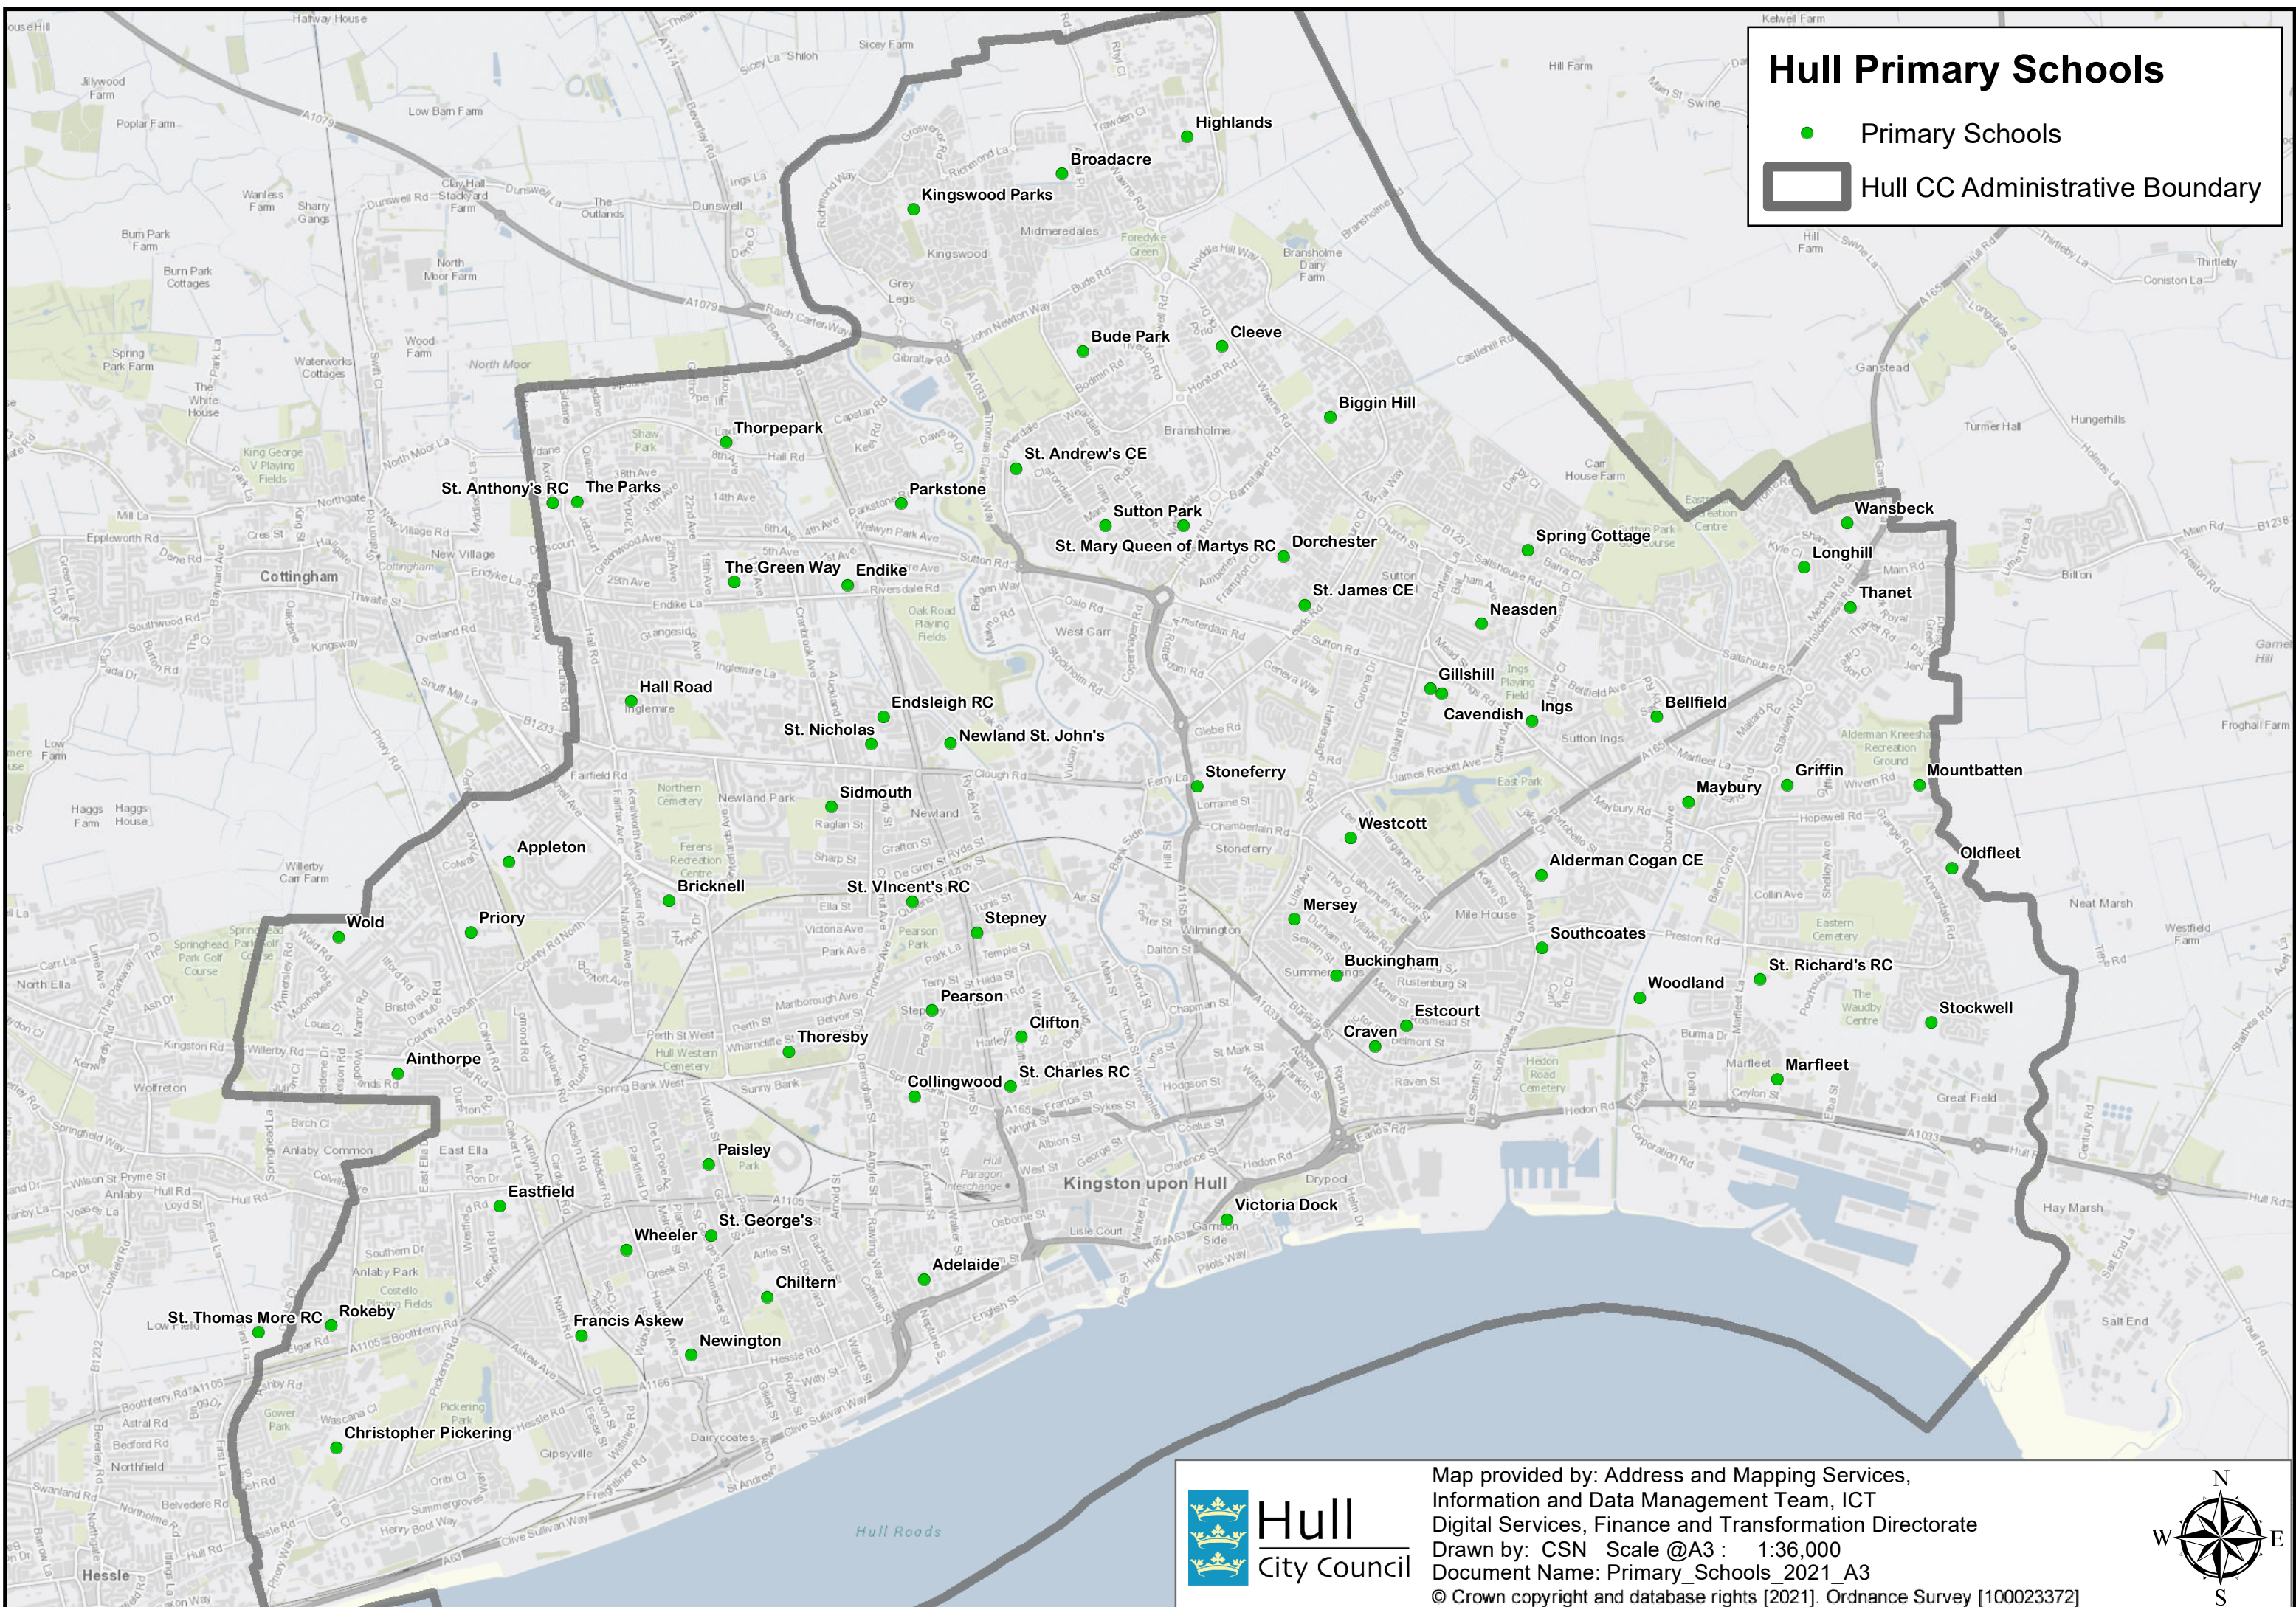

Hull Primary Schools

- Primary Schools
- ▭ Hull CC Administrative Boundary

Map provided by: Address and Mapping Services,
Information and Data Management Team, ICT
Digital Services, Finance and Transformation Directorate
Drawn by: CSN Scale @A3 : 1:36,000
Document Name: Primary_Schools_2021_A3
© Crown copyright and database rights [2021]. Ordnance Survey [100023372]